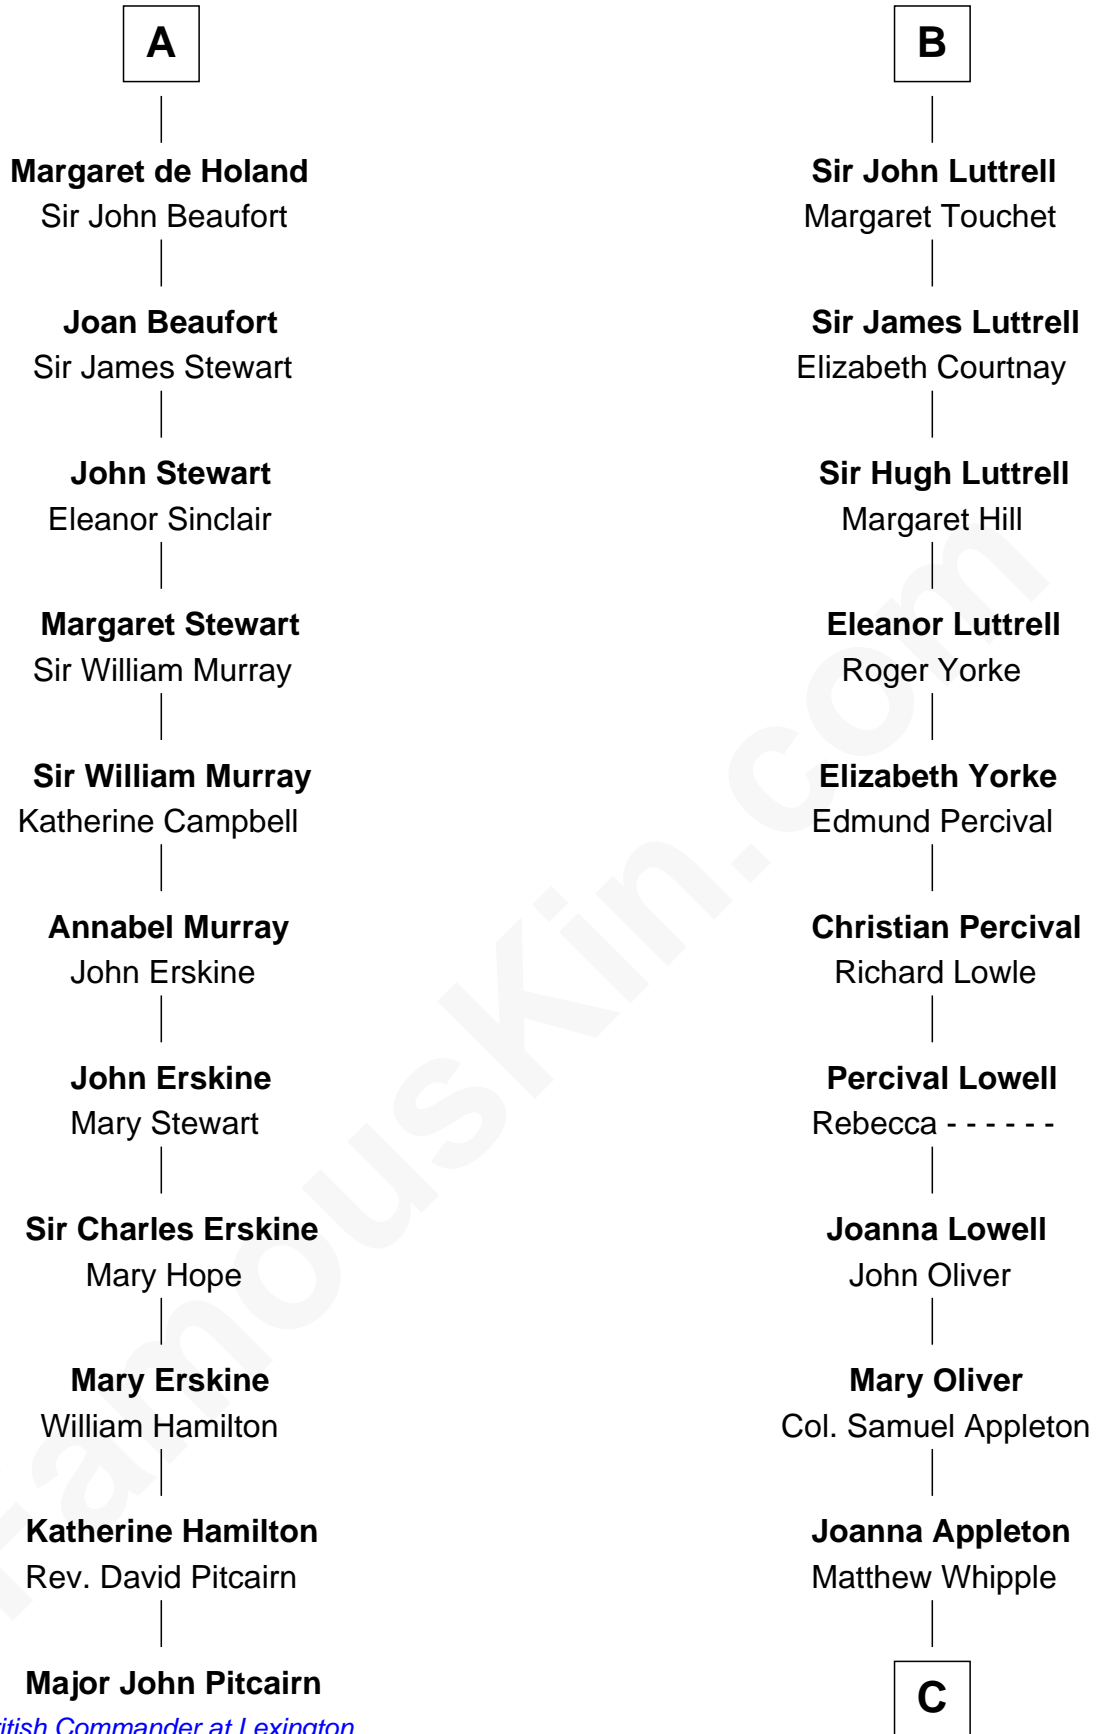

FamousKin.com

Relationship Chart of

Major John Pitcairn

British Commander at Battle of Lexington

17th cousin 1 time removed of

General William Whipple

Signer of the Declaration of Independence

C

William Whipple

Mary Cutts

General William Whipple

Signer of Declaration of Independence

FamousKin.com