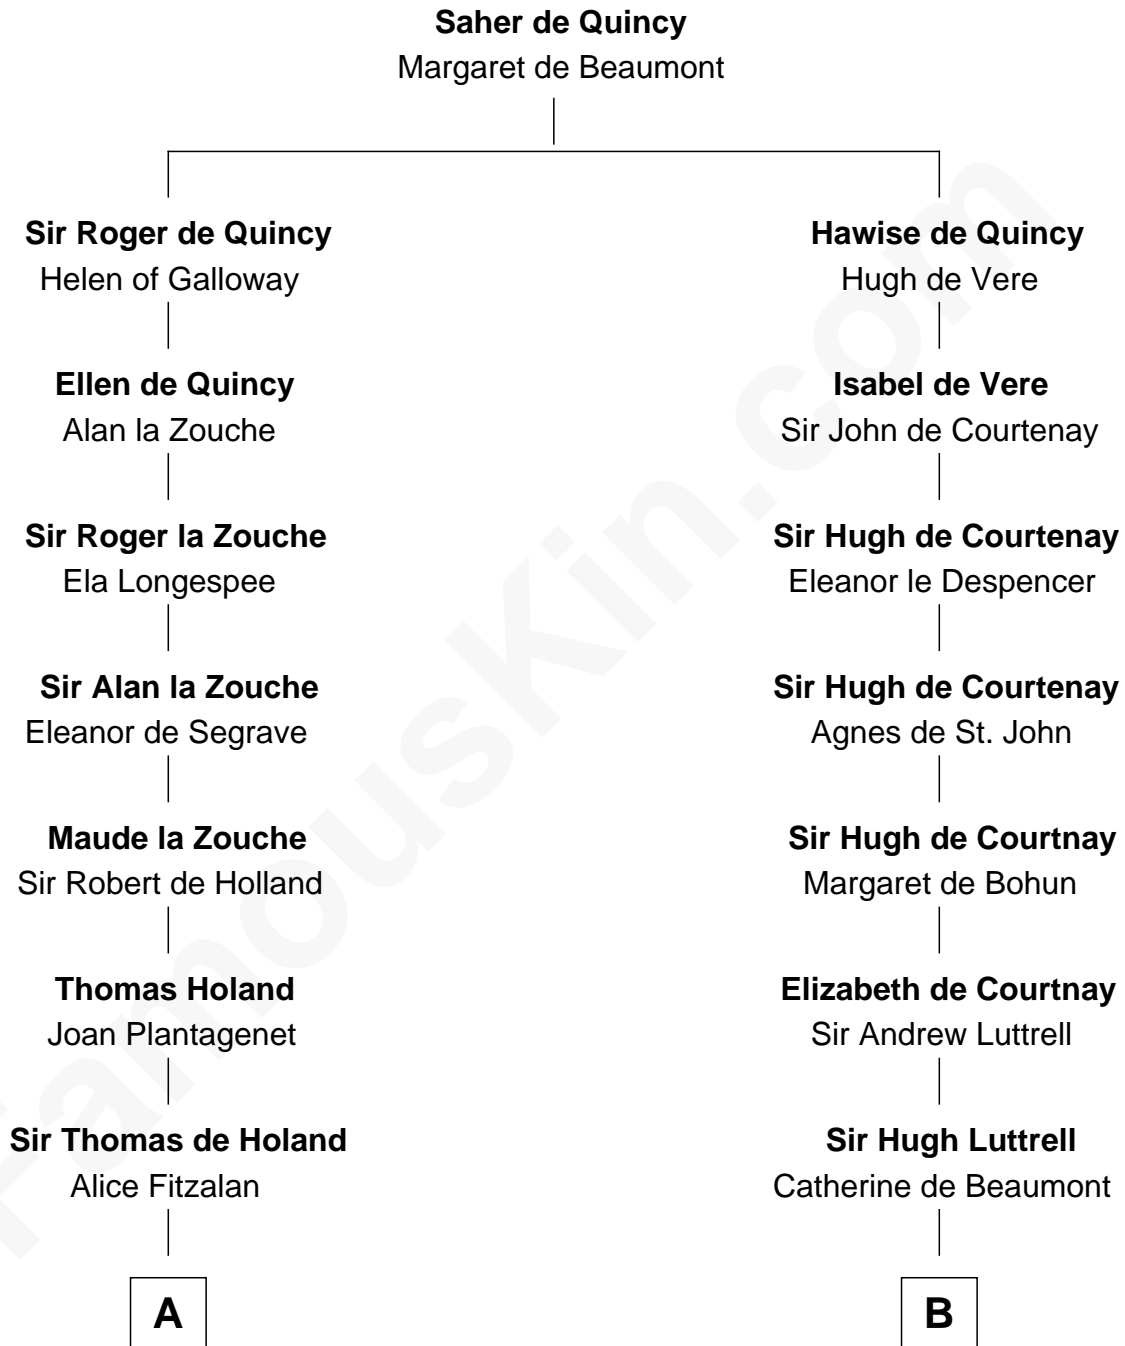

FamousKin.com

Relationship Chart of

Major John Pitcairn

British Commander at Battle of Lexington

17th cousin 1 time removed of

General William Whipple

Signer of the Declaration of Independence

C

William Whipple

Mary Cutts

General William Whipple

Signer of Declaration of Independence

FamousKin.com