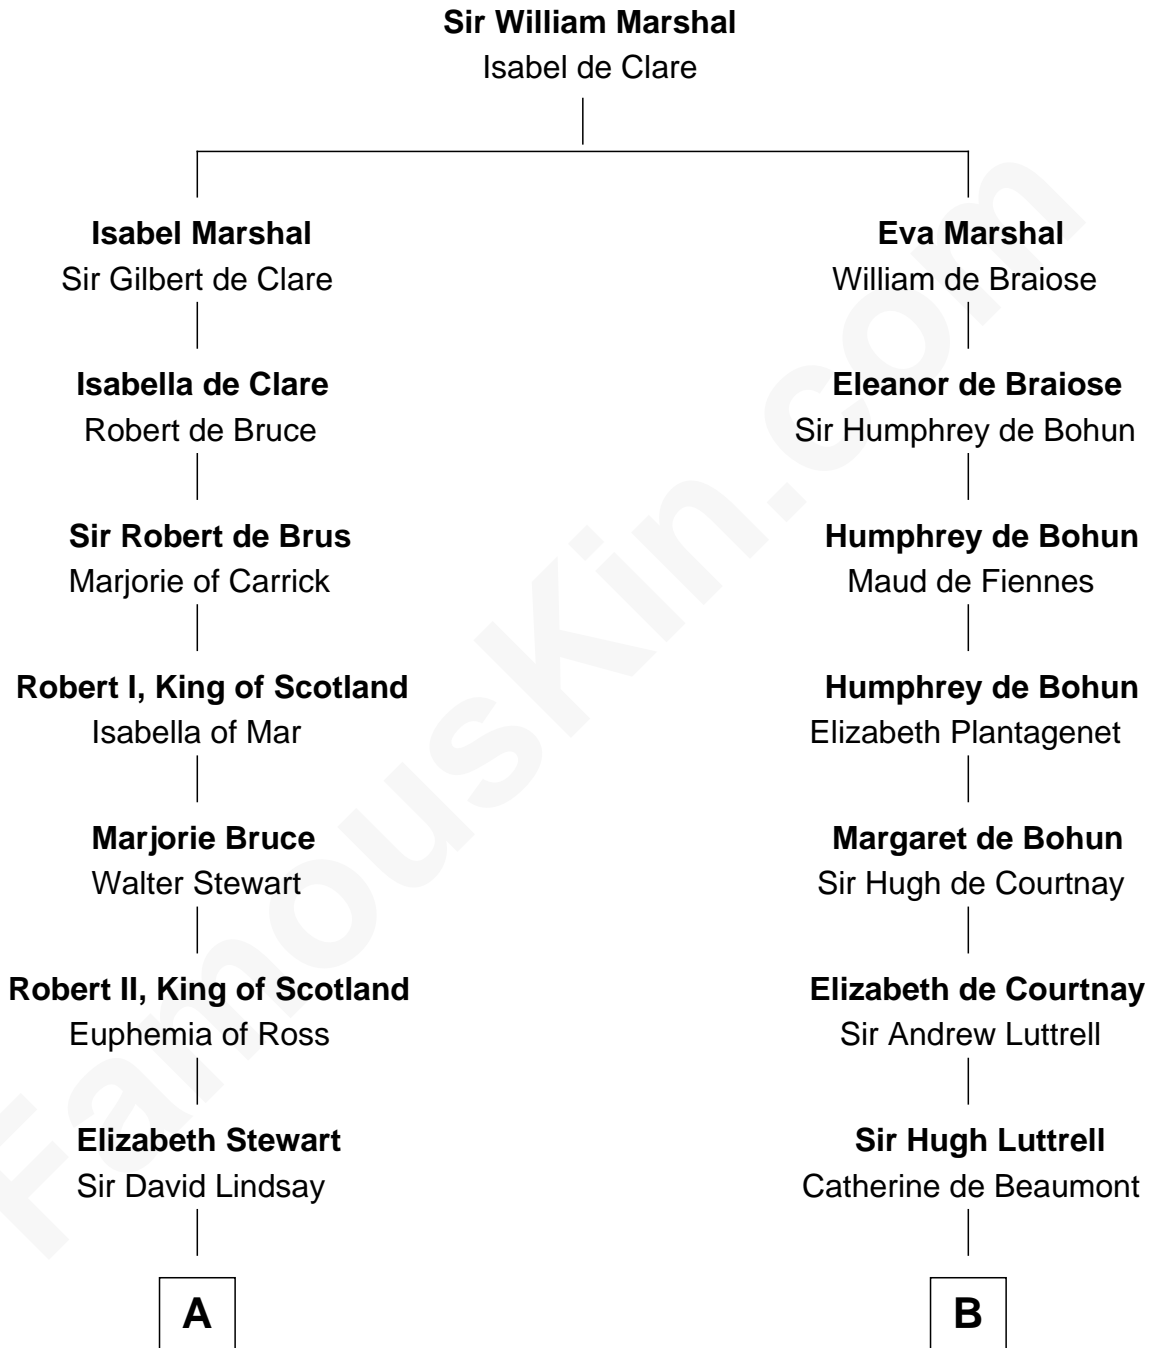

General William Whipple

Signer of the Declaration of Independence