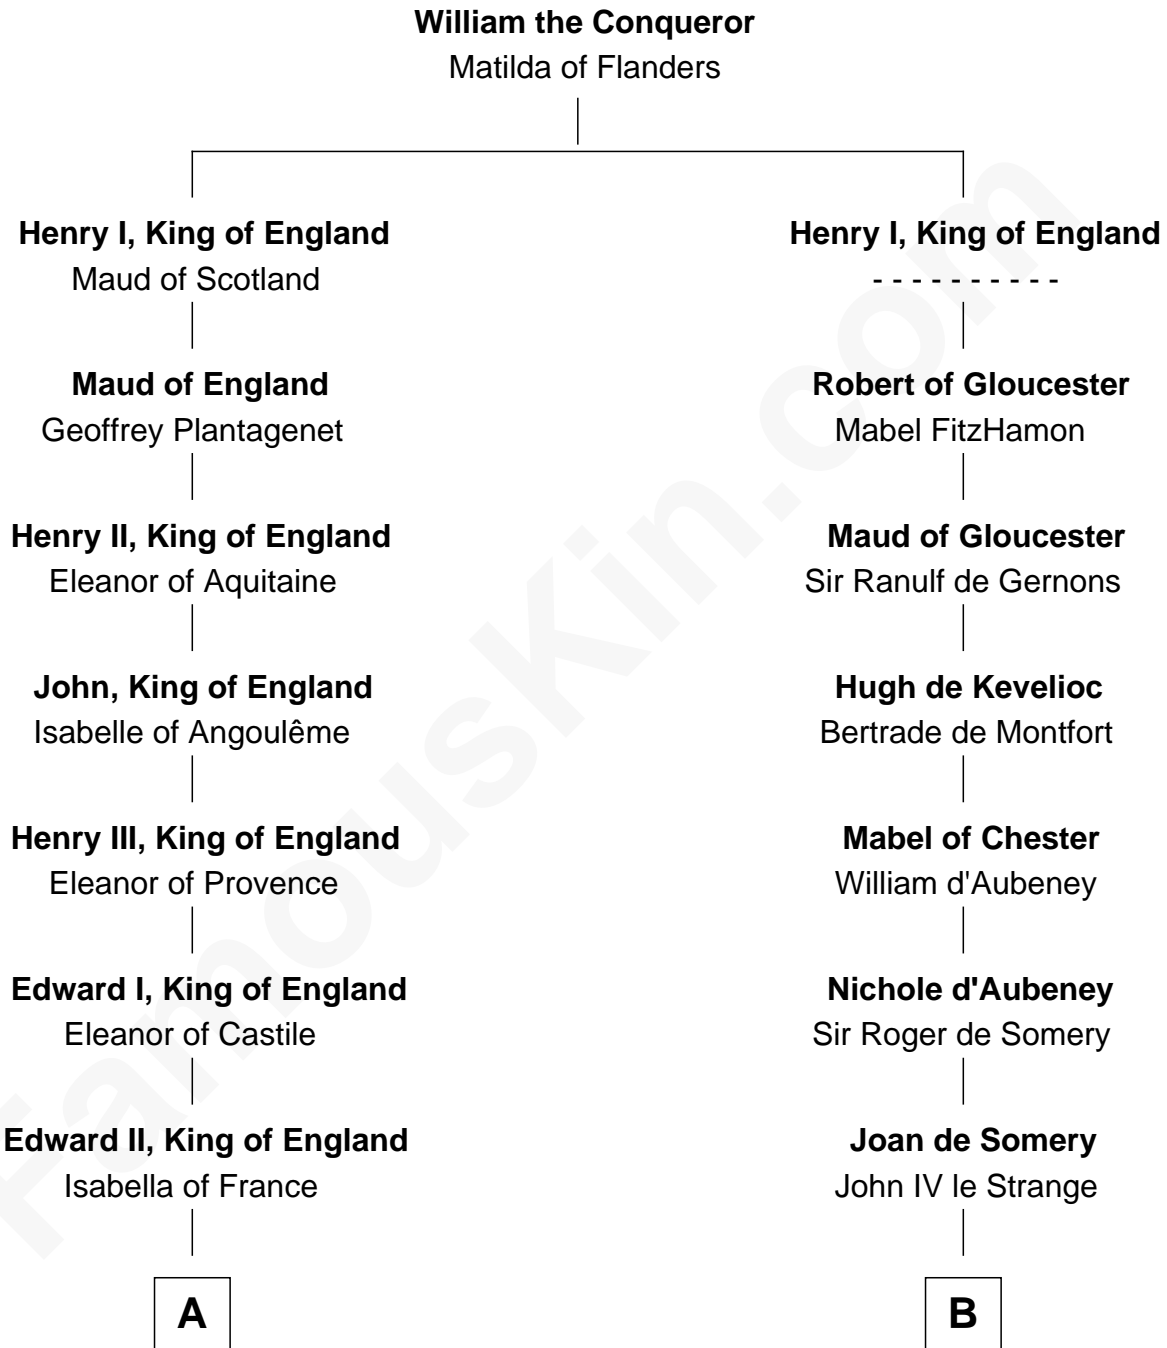

## Relationship Chart of

### Major John Pitcairn

*British Commander at Battle of Lexington*

17th cousin 2 times removed of

**Samuel Appleton**

*(c1586 - 1670) Great Migration Immigrant 1636*

**C**

—  
**Mary Erskine**

William Hamilton