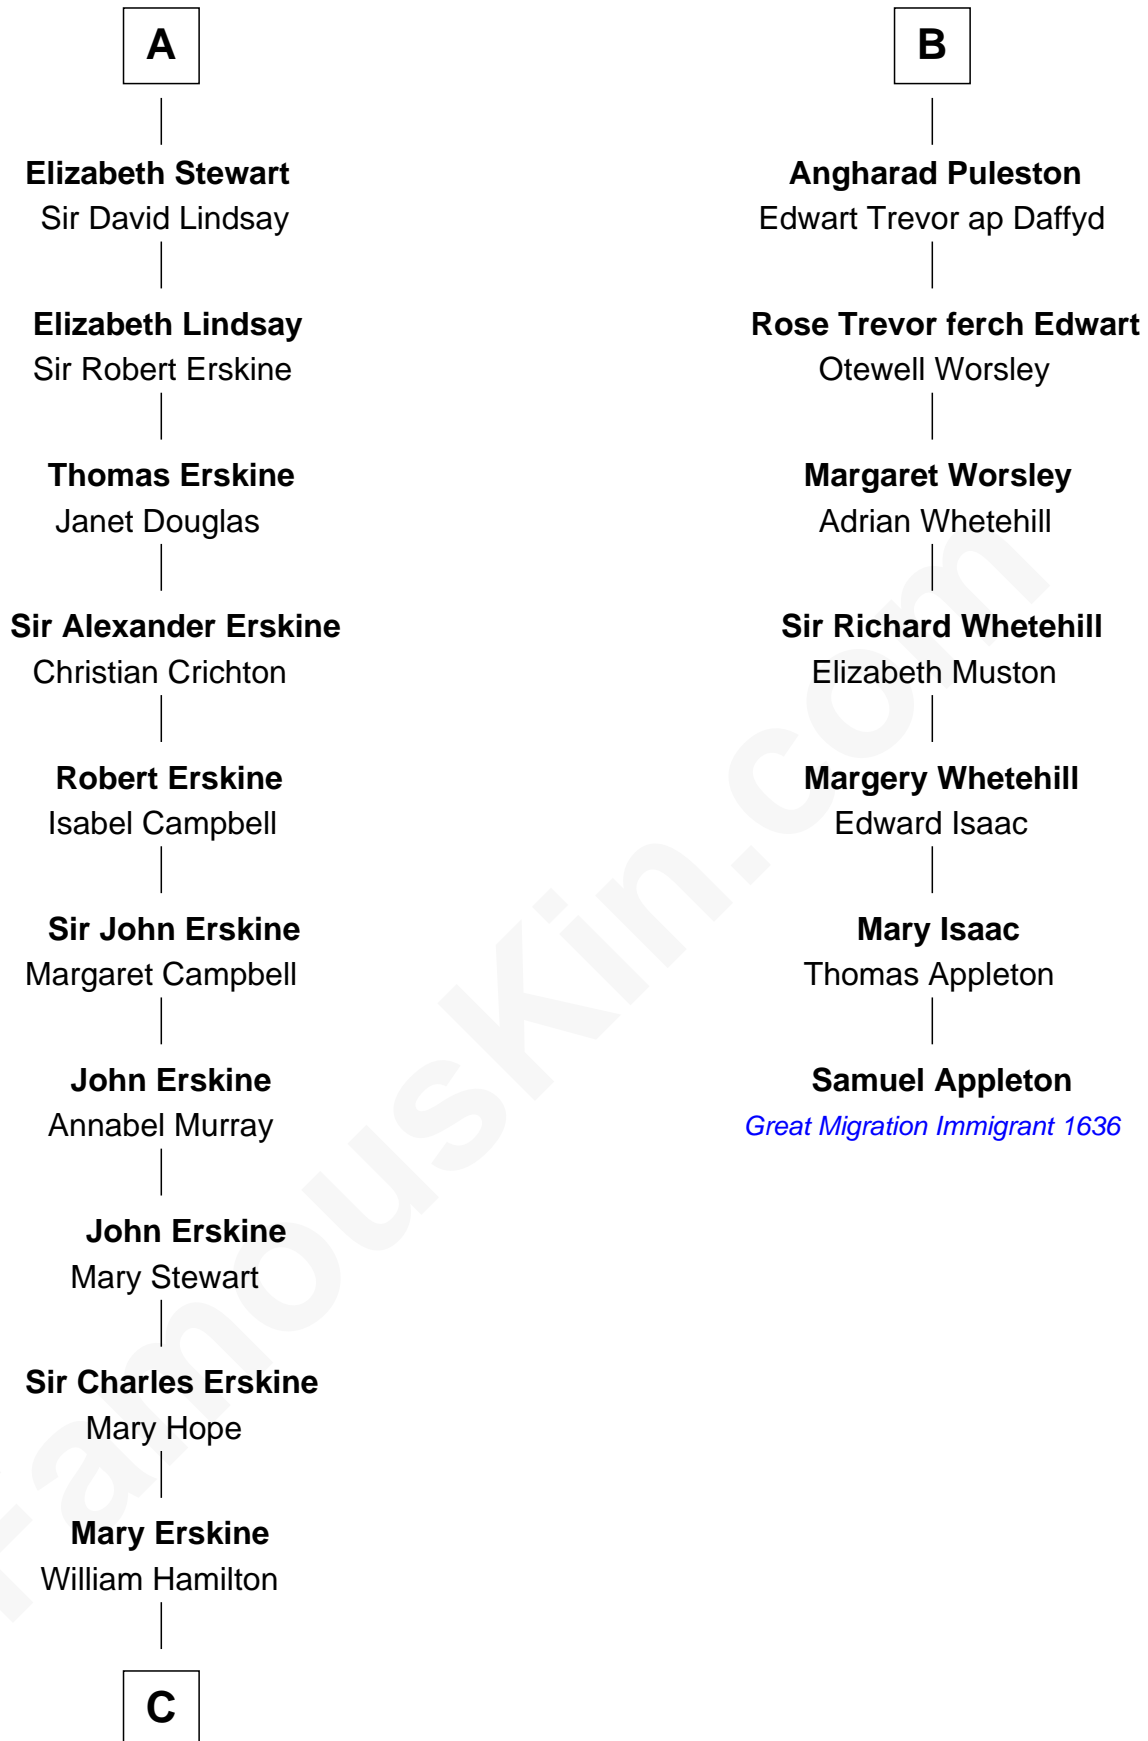

## Relationship Chart of

### Major John Pitcairn

*British Commander at Battle of Lexington*

13th cousin 5 times removed of

### Samuel Appleton

*(c1586 - 1670) Great Migration Immigrant 1636*

**C**

—  
**Katherine Hamilton**

Rev. David Pitcairn

—  
**Major John Pitcairn**

*British Commander at Lexington*

FamousKin.com