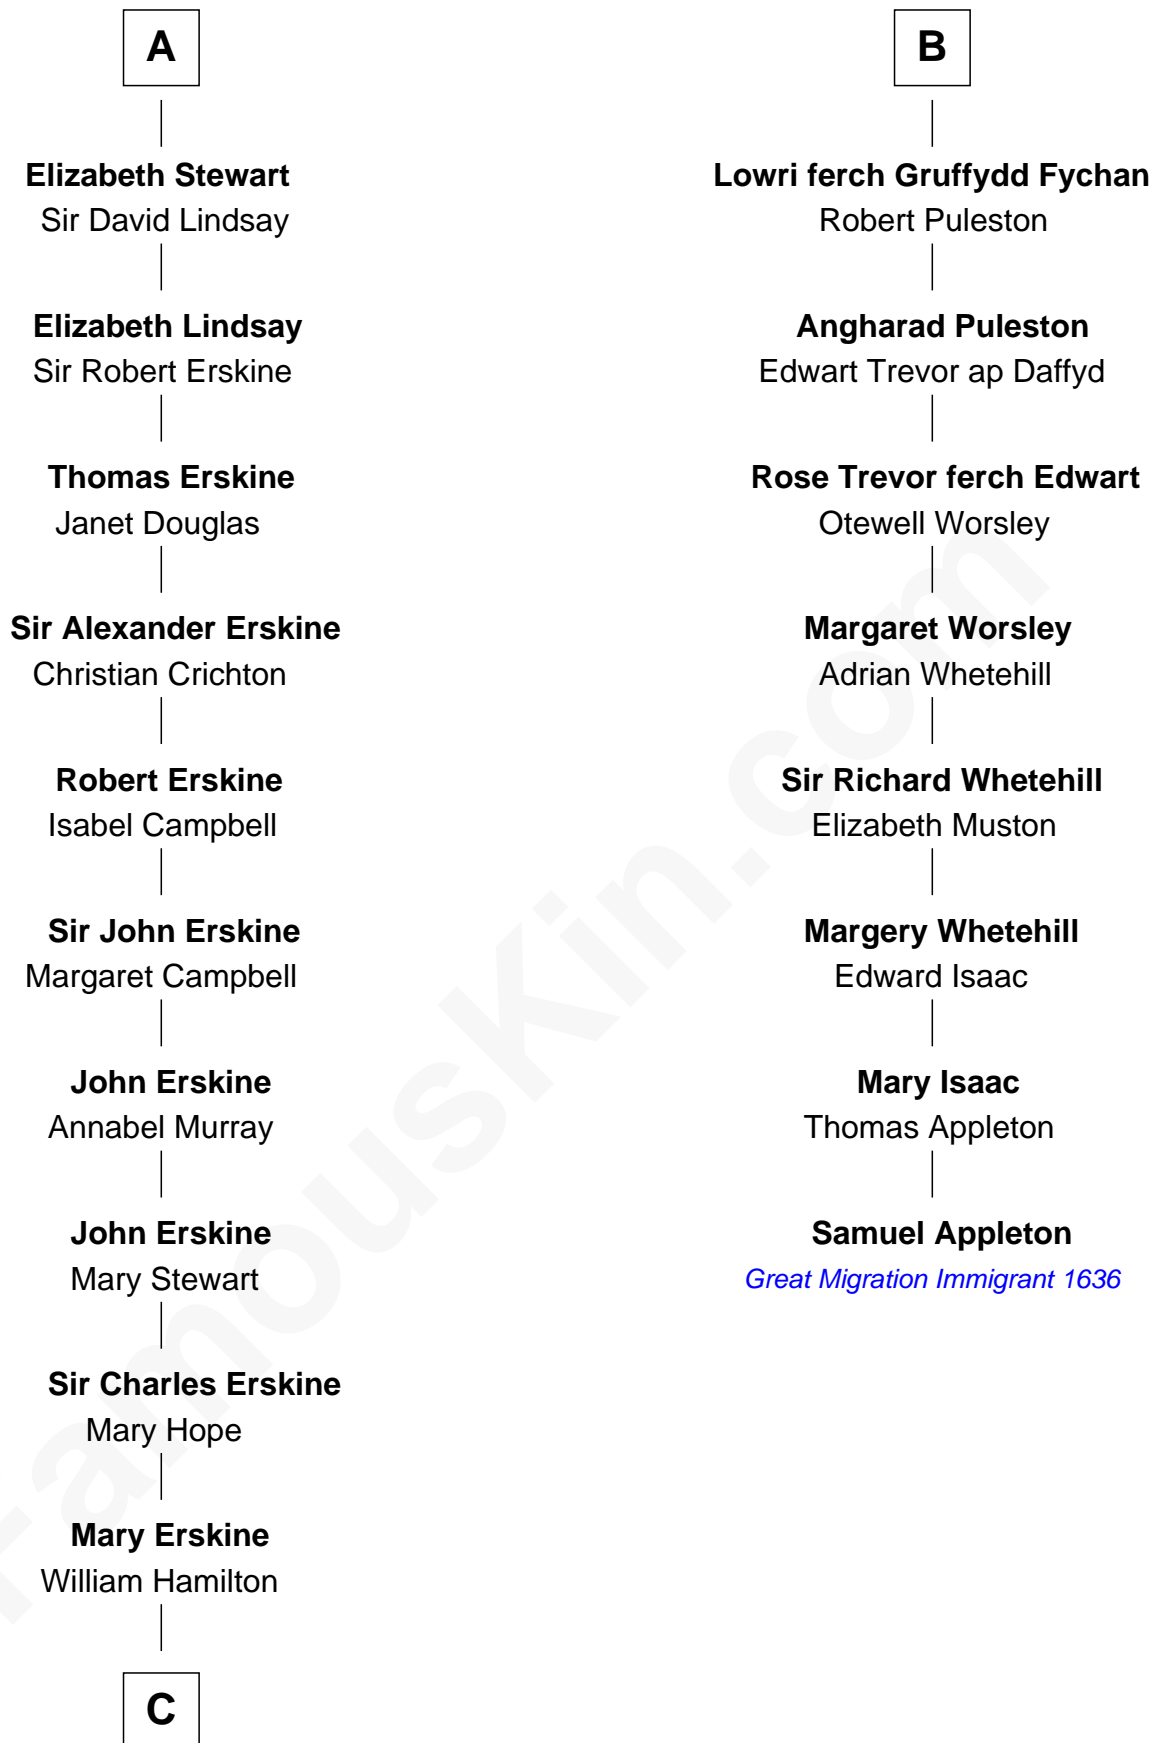

FamousKin.com

Relationship Chart of

Major John Pitcairn

British Commander at Battle of Lexington

14th cousin 4 times removed of

Samuel Appleton

(c1586 - 1670) Great Migration Immigrant 1636

C

—
Katherine Hamilton

Rev. David Pitcairn

—
Major John Pitcairn

British Commander at Lexington

FamousKin.com