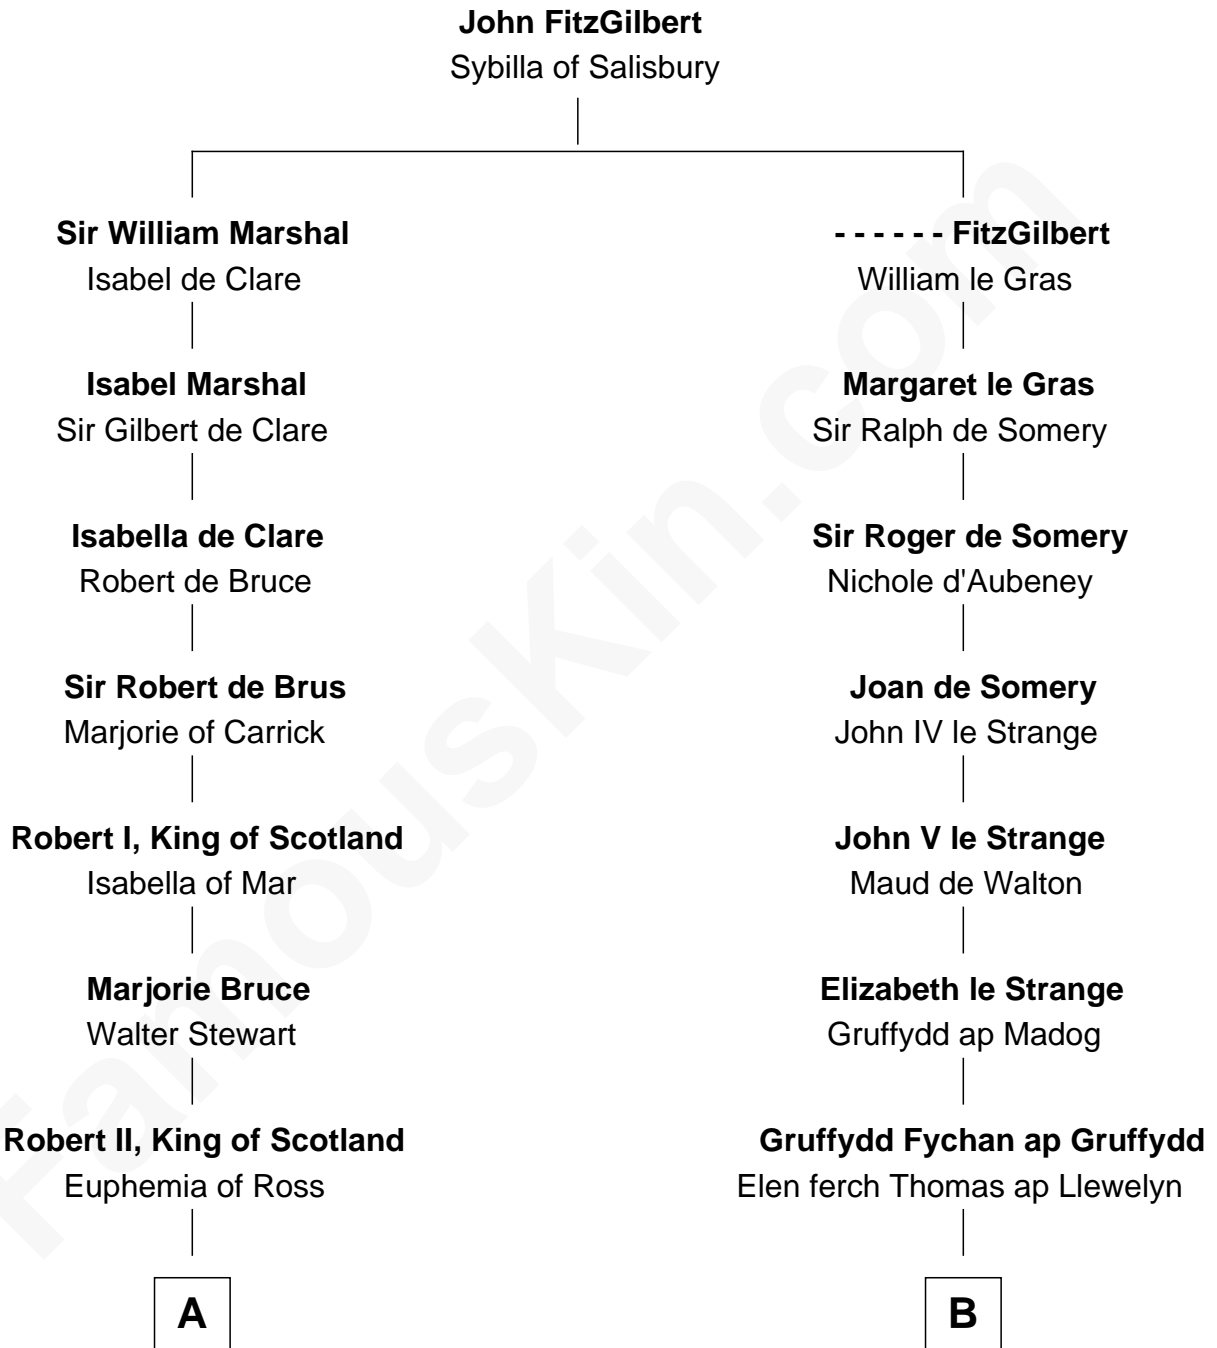

FamousKin.com

Relationship Chart of

Major John Pitcairn

British Commander at Battle of Lexington

14th cousin 4 times removed of

Samuel Appleton

(c1586 - 1670) Great Migration Immigrant 1636

C

—
Katherine Hamilton

Rev. David Pitcairn

—
Major John Pitcairn

British Commander at Lexington

FamousKin.com