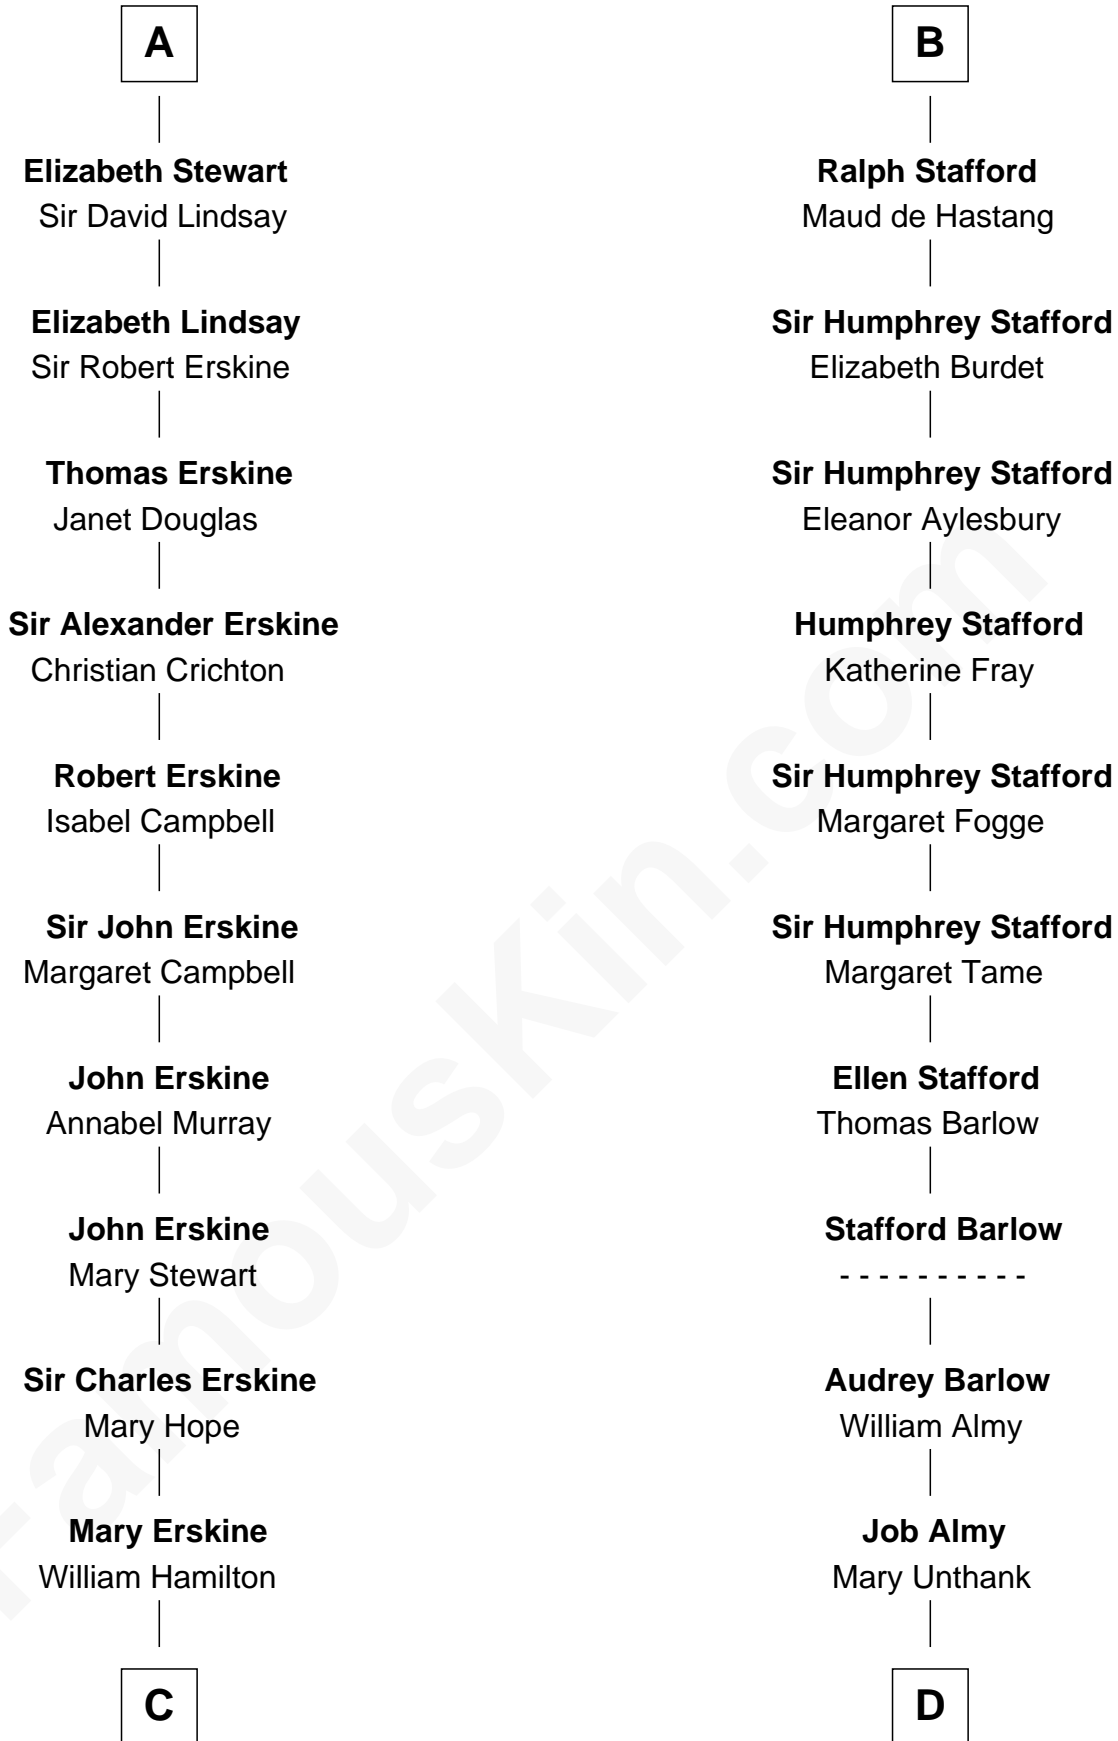

FamousKin.com

Relationship Chart of

Major John Pitcairn

British Commander at Battle of Lexington

18th cousin 2 times removed of

Robert Townsend

Member of the Culper Spy Ring during the American Revolution

C

Katherine Hamilton

Rev. David Pitcairn

Major John Pitcairn

British Commander at Lexington

D

Audrey Almy

James Townsend

Jacob Townsend

Phoebe Seaman

Samuel Townsend

Sarah Stoddard

Robert Townsend

Spy known as "Culper Jr."

FamousKin.com