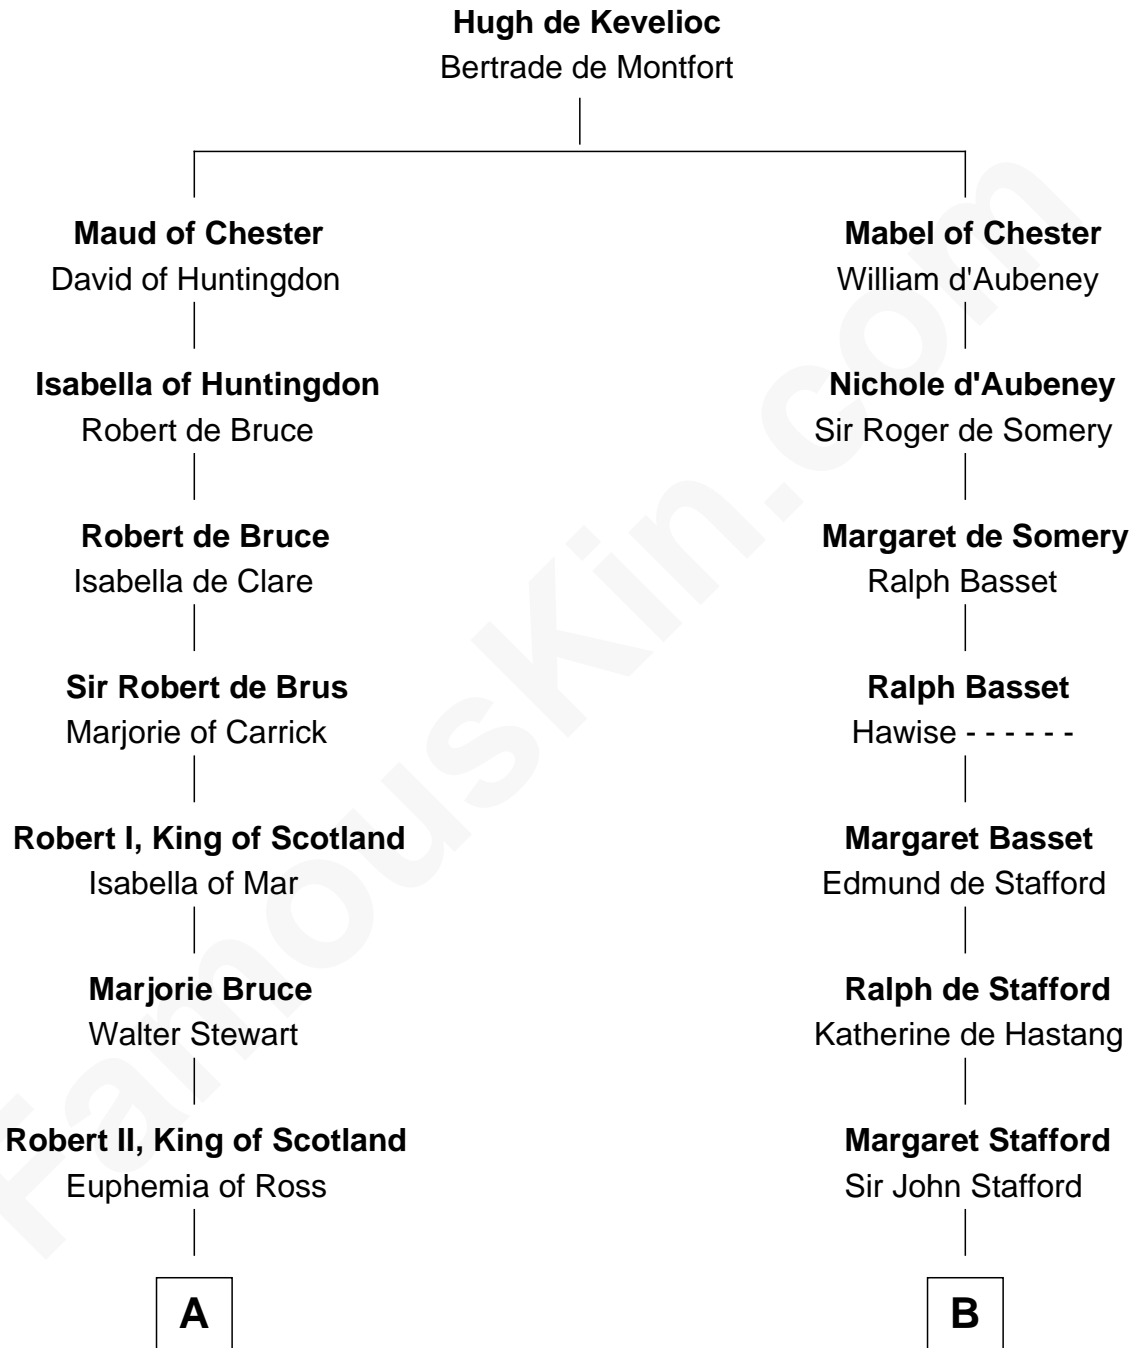

FamousKin.com

Relationship Chart of

Major John Pitcairn

British Commander at Battle of Lexington

18th cousin 2 times removed of

Robert Townsend

Member of the Culper Spy Ring during the American Revolution

C

Katherine Hamilton

Rev. David Pitcairn

Major John Pitcairn

British Commander at Lexington

D

Audrey Almy

James Townsend

Jacob Townsend

Phoebe Seaman

Samuel Townsend

Sarah Stoddard

Robert Townsend

Spy known as "Culper Jr."

FamousKin.com