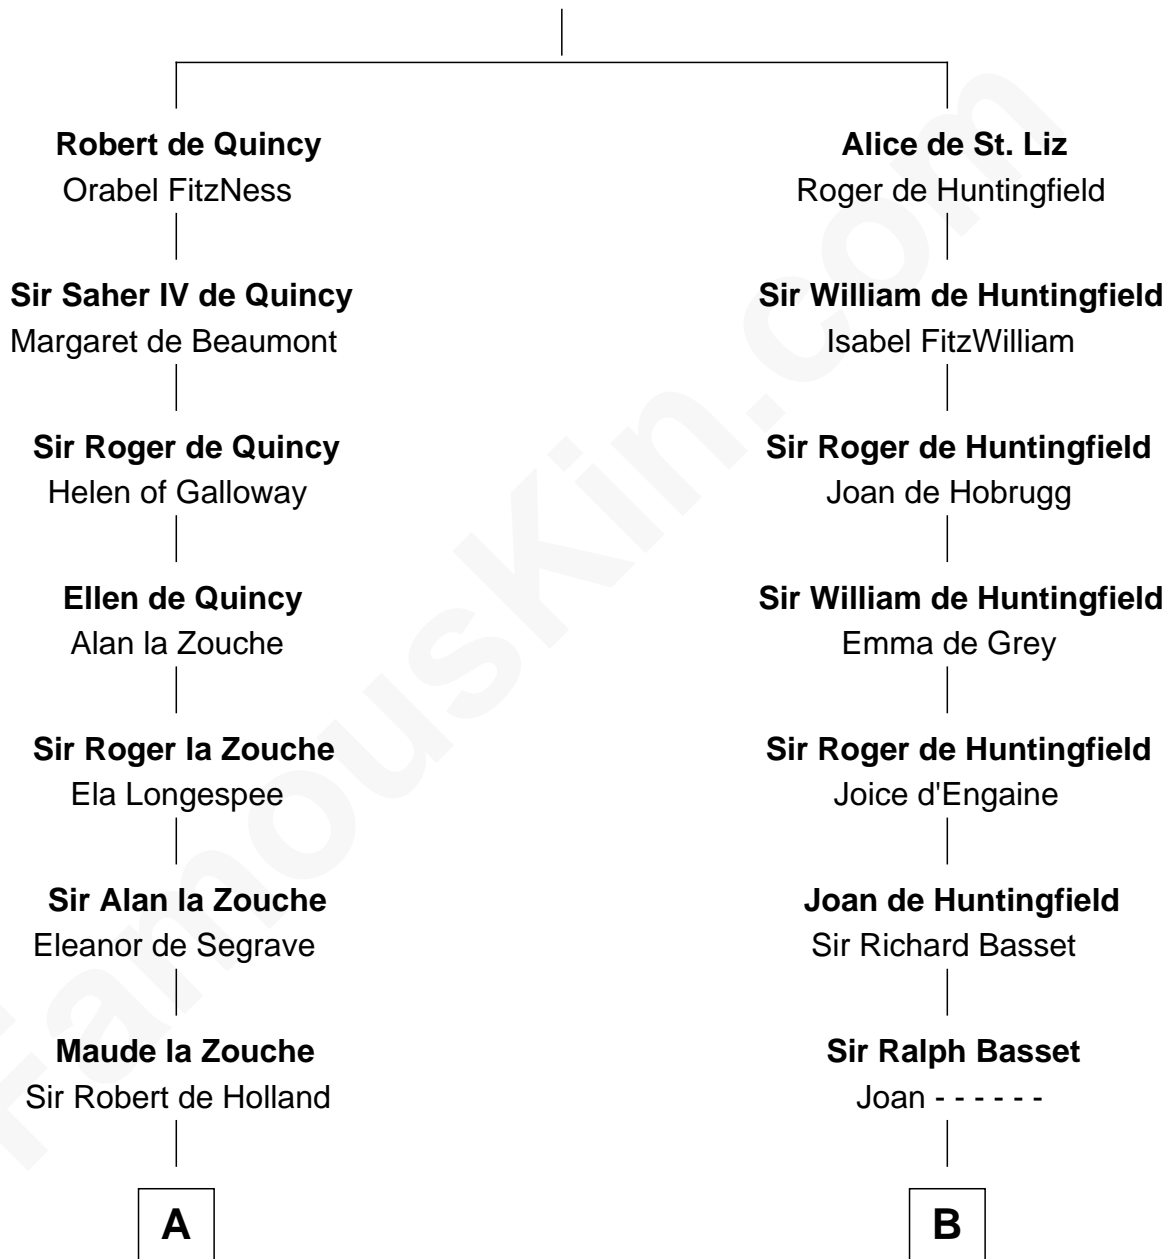

## Relationship Chart of

### Major John Pitcairn

*British Commander at Battle of Lexington*

19th cousin 2 times removed of

### Robert Townsend

*Member of the Culper Spy Ring during the American Revolution*

**Saher I de Quincy**

Maud de St. Liz

**C**

**Mary Erskine**

William Hamilton

**Katherine Hamilton**