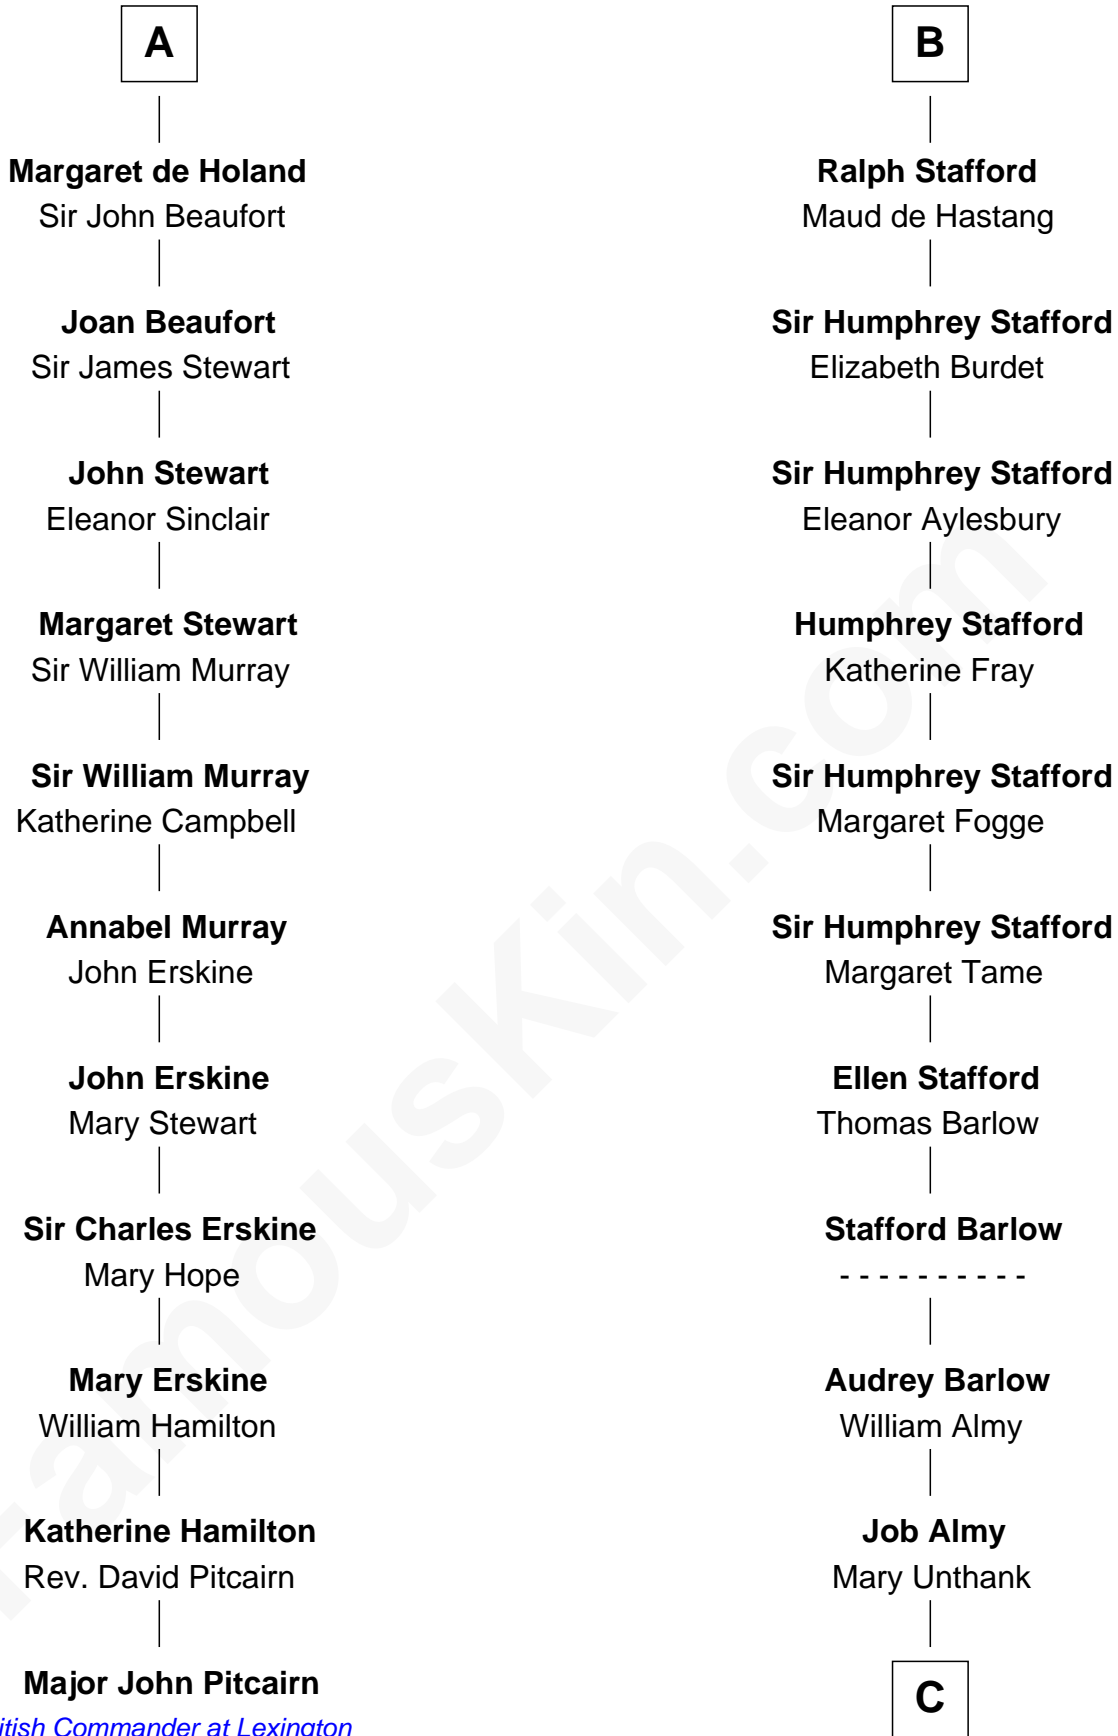

FamousKin.com

Relationship Chart of

Major John Pitcairn

British Commander at Battle of Lexington

17th cousin 3 times removed of

Robert Townsend

Member of the Culper Spy Ring during the American Revolution

C

Audrey Almy
James Townsend

Jacob Townsend
Phoebe Seaman

Samuel Townsend
Sarah Stoddard

Robert Townsend
Spy known as "Culper Jr."

FamousKin.com