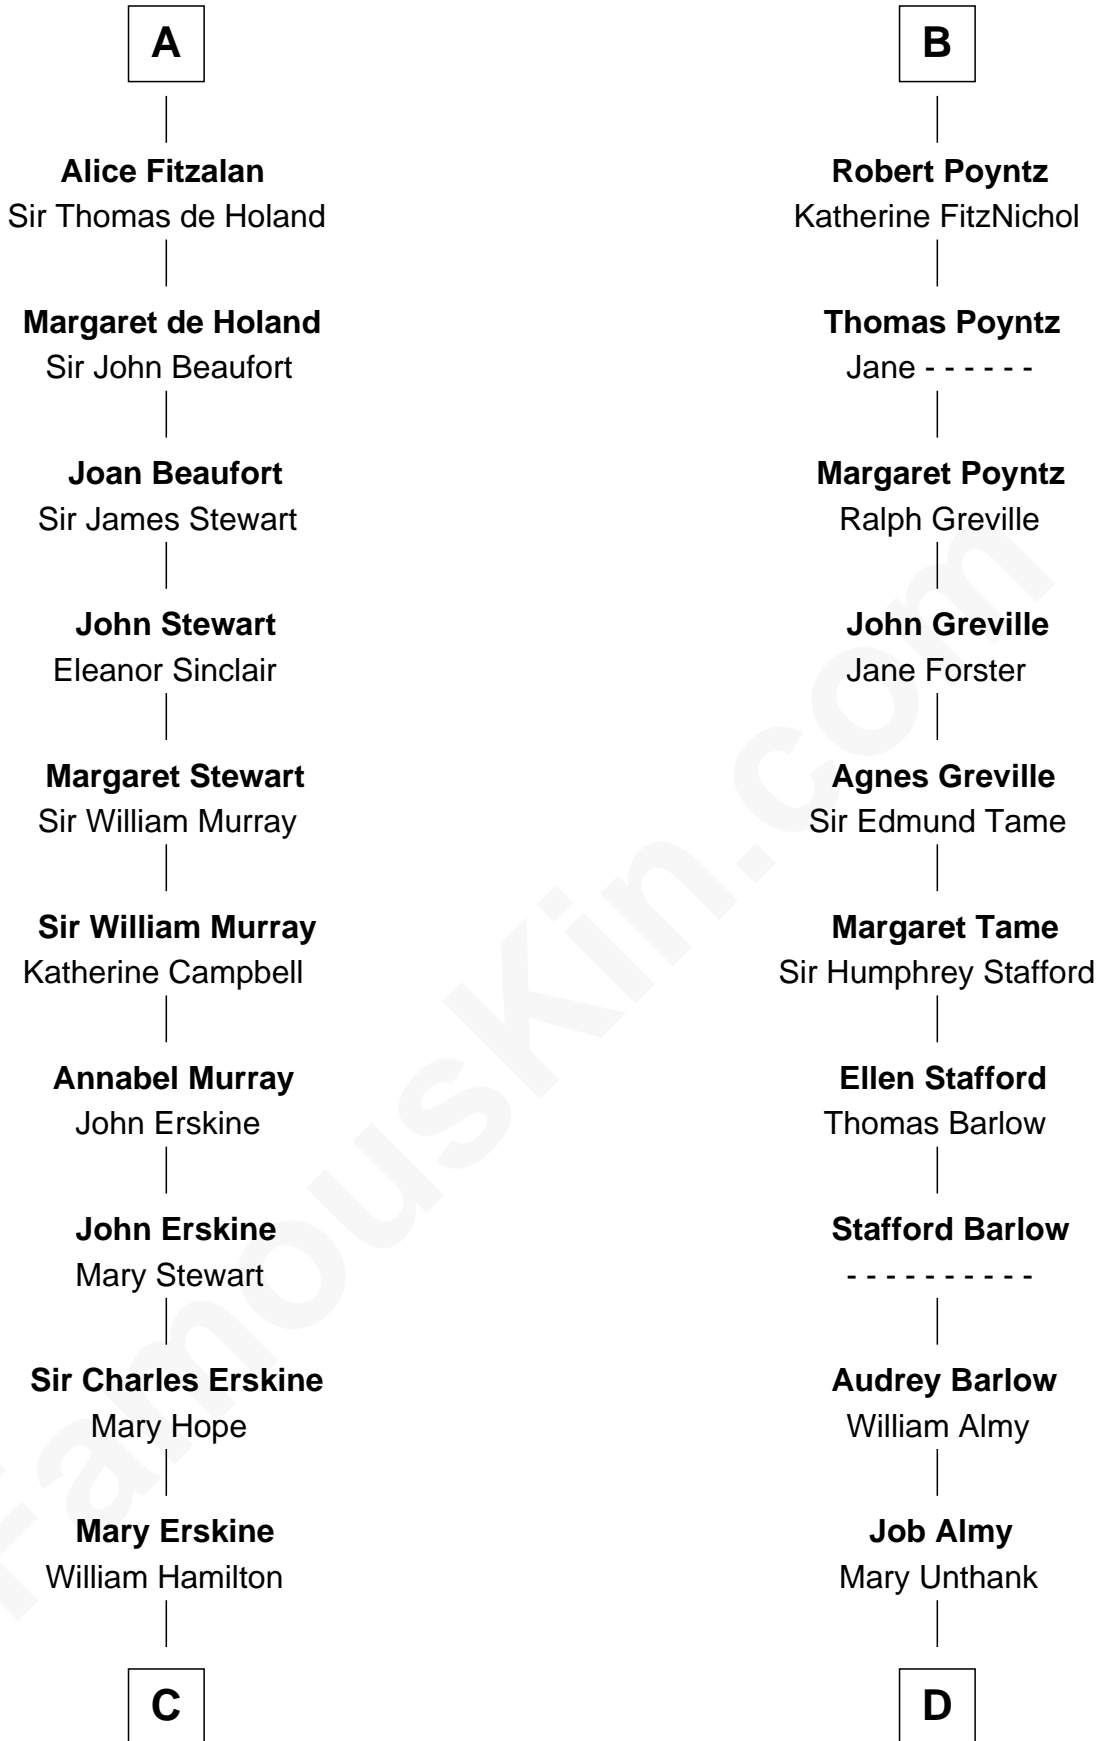

## Relationship Chart of

### Major John Pitcairn

*British Commander at Battle of Lexington*

18th cousin 2 times removed of

### Robert Townsend

*Member of the Culper Spy Ring during the American Revolution*

**C**

**Katherine Hamilton**

Rev. David Pitcairn

**Major John Pitcairn**

*British Commander at Lexington*

**D**