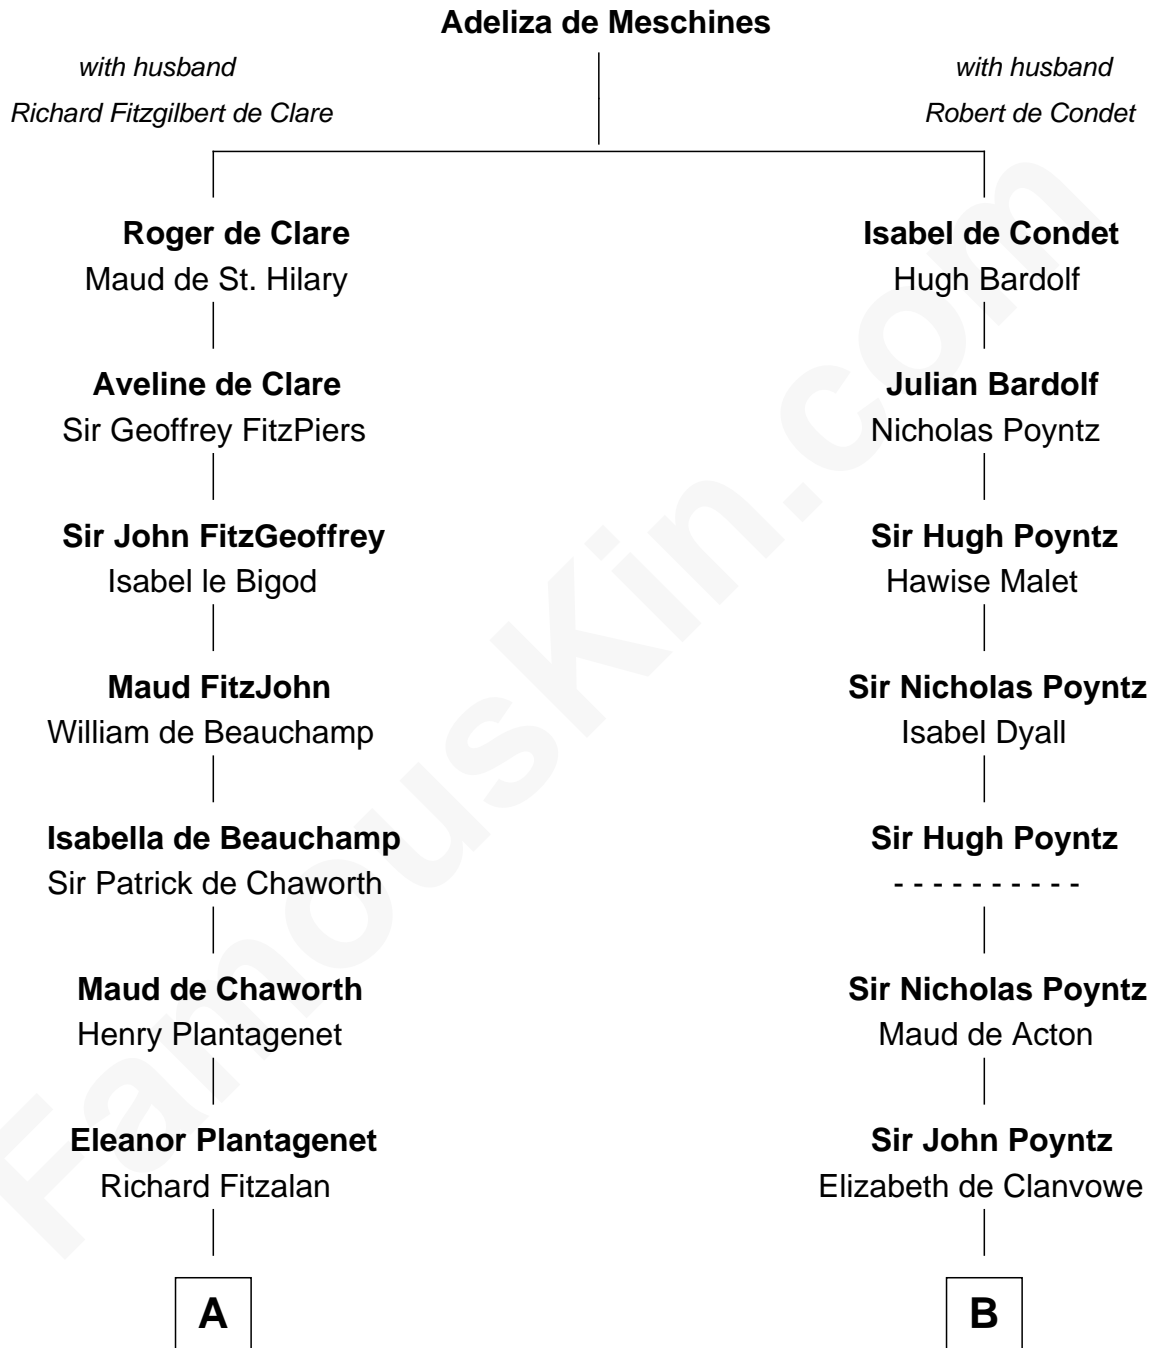

## Relationship Chart of

### Major John Pitcairn

*British Commander at Battle of Lexington*

18th cousin 2 times removed of

### Robert Townsend

*Member of the Culper Spy Ring during the American Revolution*

**C**

**Katherine Hamilton**

Rev. David Pitcairn

**Major John Pitcairn**

*British Commander at Lexington*

**D**