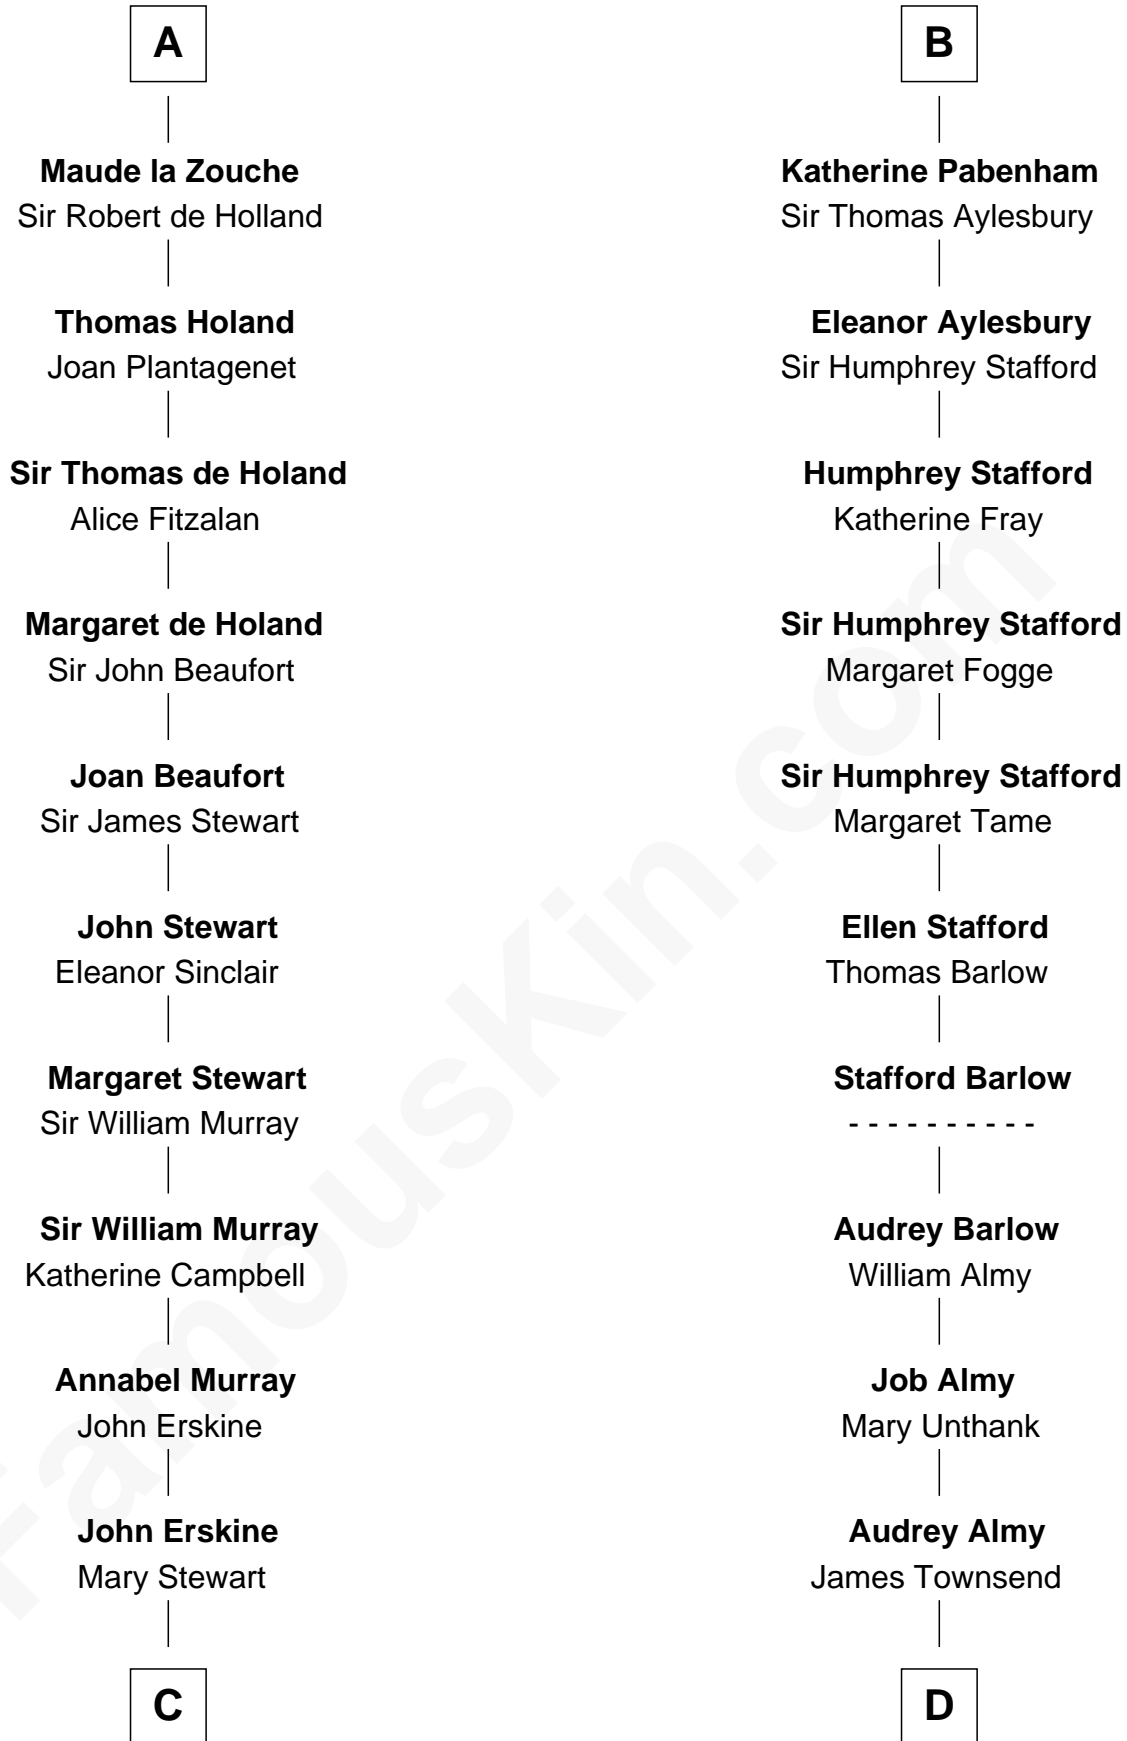

## Relationship Chart of

### Major John Pitcairn

*British Commander at Battle of Lexington*

19th cousin 1 time removed of

### Robert Townsend

*Member of the Culper Spy Ring during the American Revolution*

**William I de Lancaster**  
Gundred de Warenne

**C**

**Sir Charles Erskine**

Mary Hope

**Mary Erskine**

William Hamilton