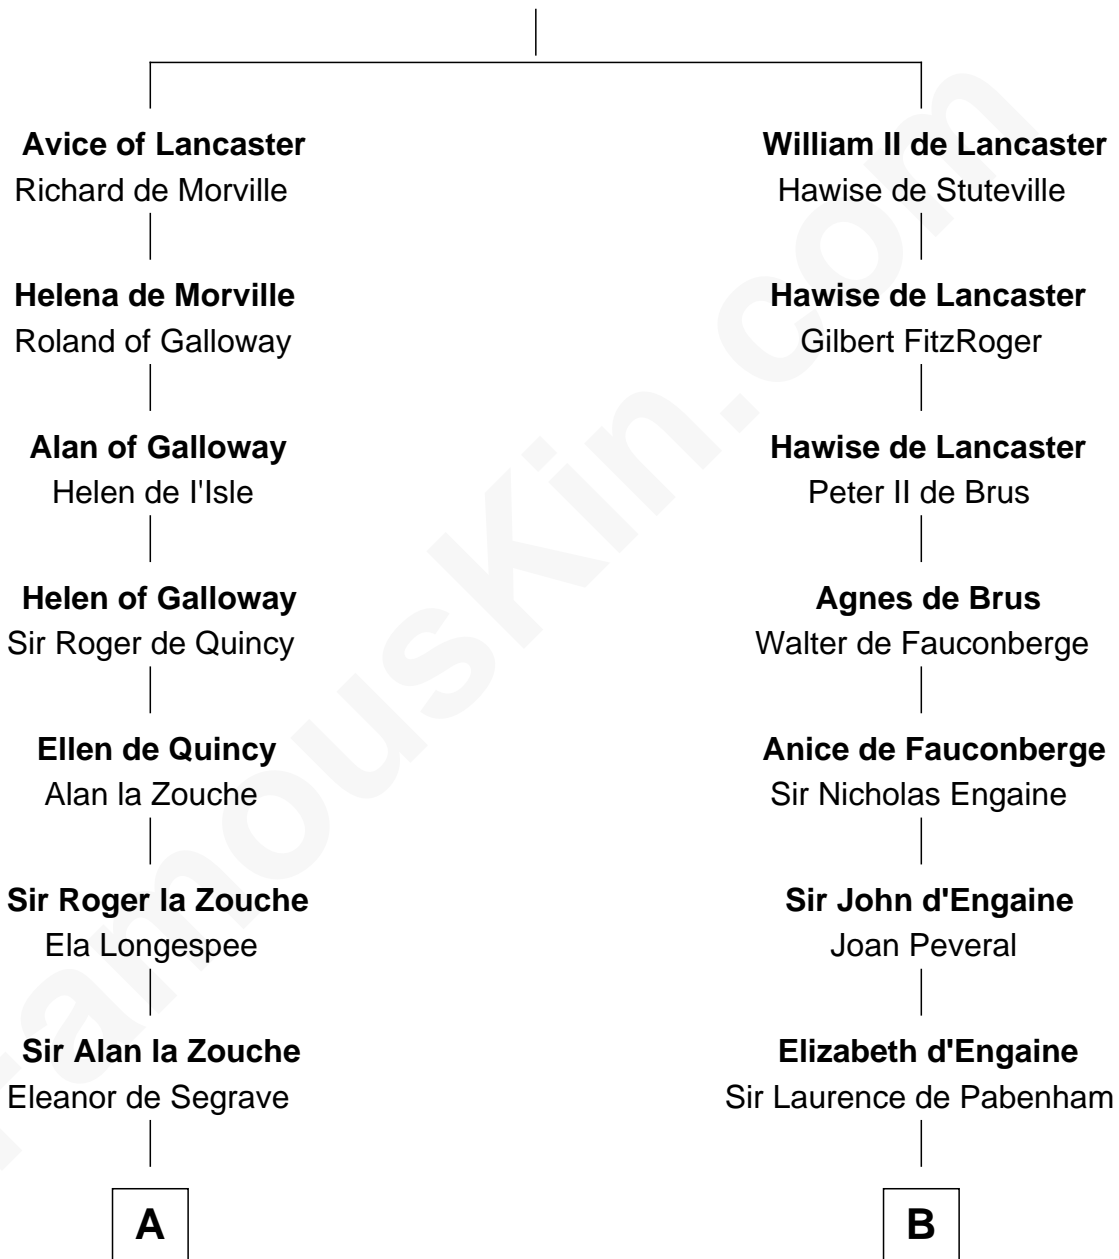

## Relationship Chart of

### Major John Pitcairn

*British Commander at Battle of Lexington*

19th cousin 1 time removed of

### Robert Townsend

*Member of the Culper Spy Ring during the American Revolution*

**William I de Lancaster**  
Gundred de Warenne

**C**

**Sir Charles Erskine**

Mary Hope

**Mary Erskine**

William Hamilton