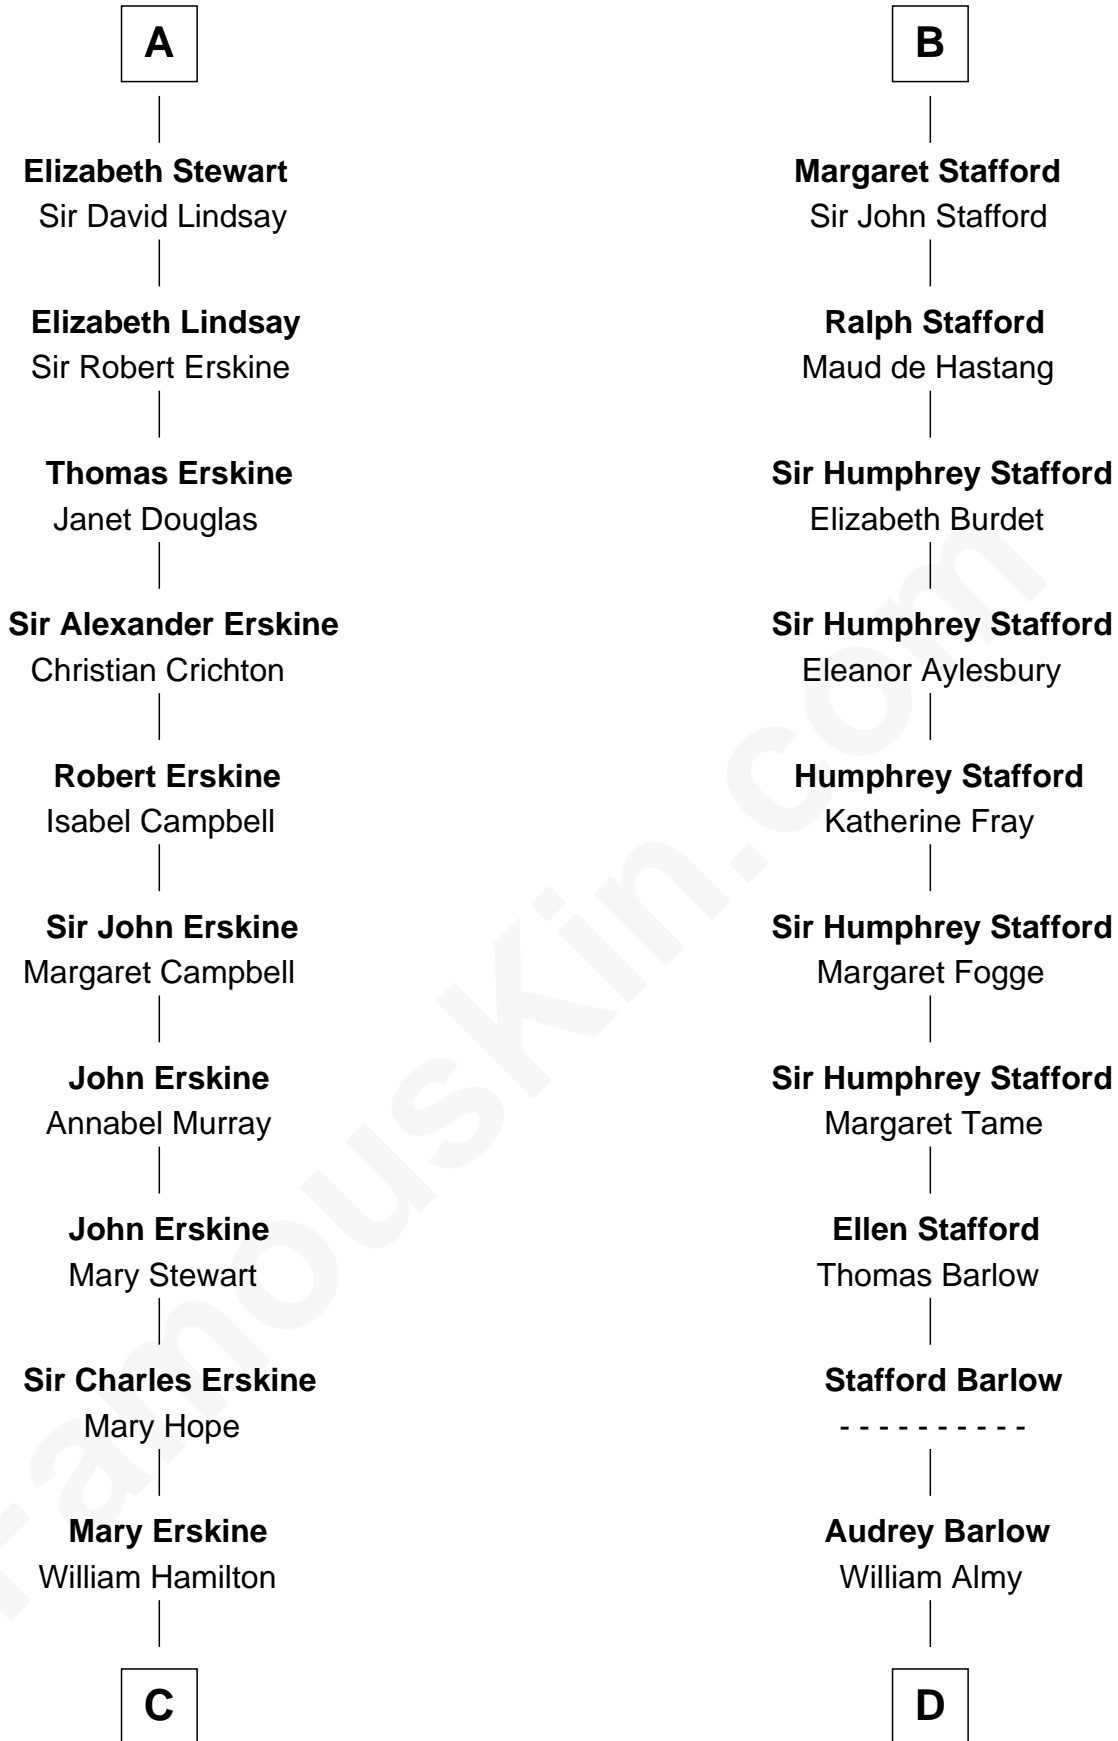

FamousKin.com

Relationship Chart of

Major John Pitcairn

British Commander at Battle of Lexington

18th cousin 3 times removed of

Robert Townsend

Member of the Culper Spy Ring during the American Revolution

C

Katherine Hamilton

Rev. David Pitcairn

Major John Pitcairn

British Commander at Lexington

D

Job Almy

Mary Unthank

Audrey Almy

James Townsend

Jacob Townsend

Phoebe Seaman

Samuel Townsend

Sarah Stoddard

Robert Townsend

Spy known as "Culper Jr."