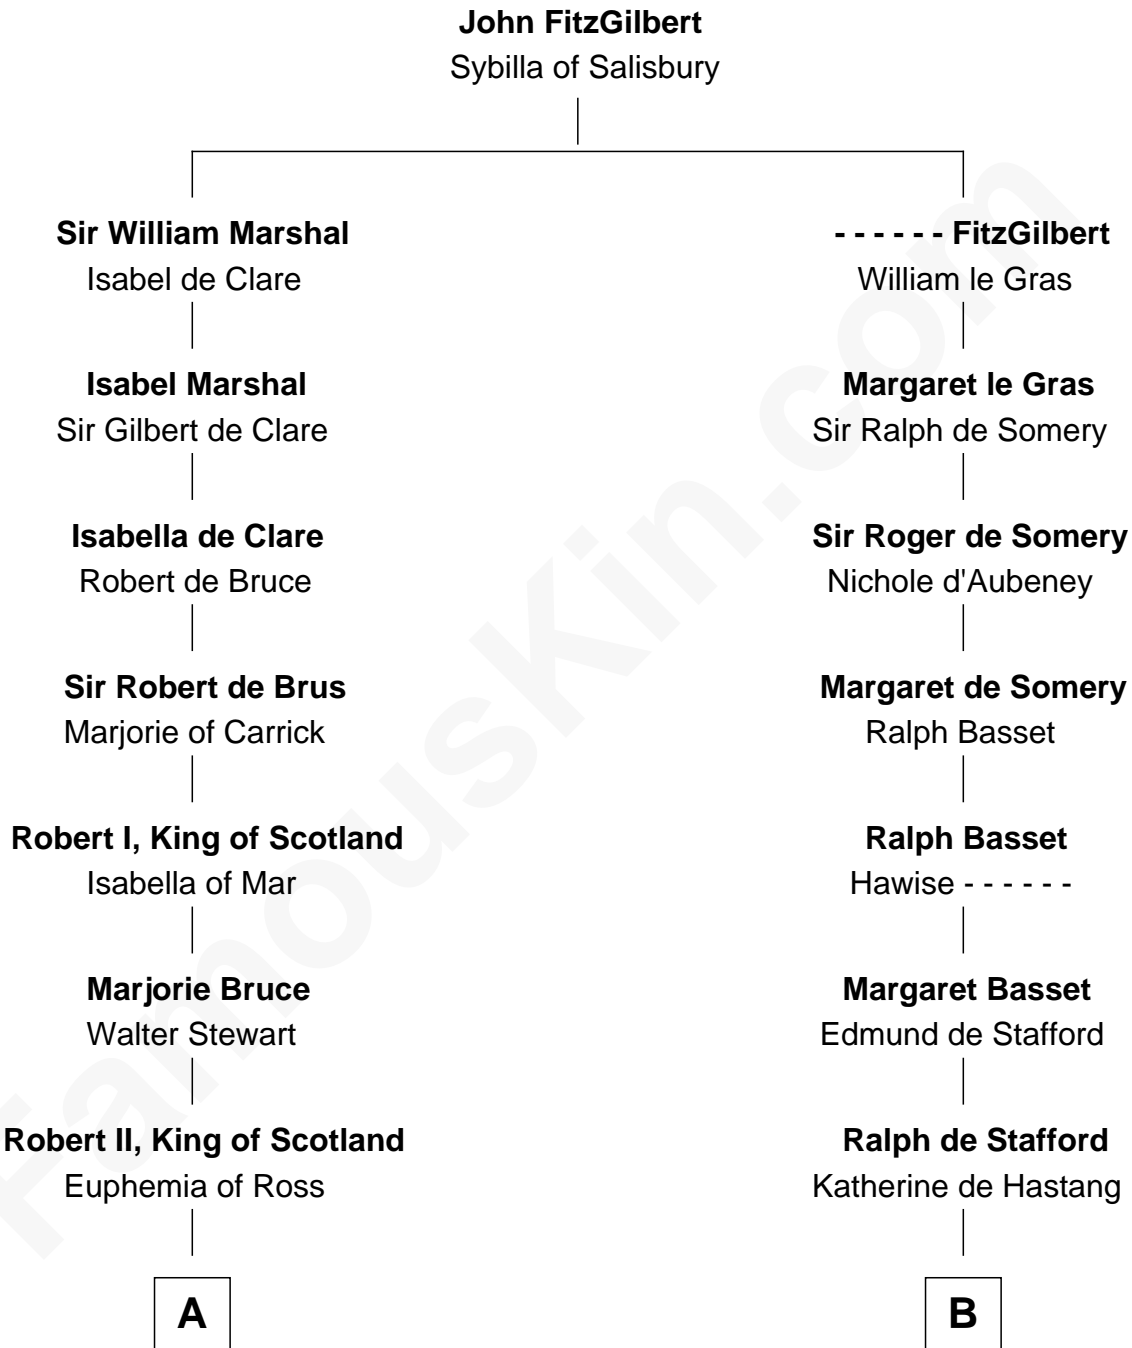

FamousKin.com

Relationship Chart of

Major John Pitcairn

British Commander at Battle of Lexington

18th cousin 3 times removed of

Robert Townsend

Member of the Culper Spy Ring during the American Revolution

C

Katherine Hamilton

Rev. David Pitcairn

Major John Pitcairn

British Commander at Lexington

D

Job Almy

Mary Unthank

Audrey Almy

James Townsend

Jacob Townsend

Phoebe Seaman

Samuel Townsend

Sarah Stoddard

Robert Townsend

Spy known as "Culper Jr."