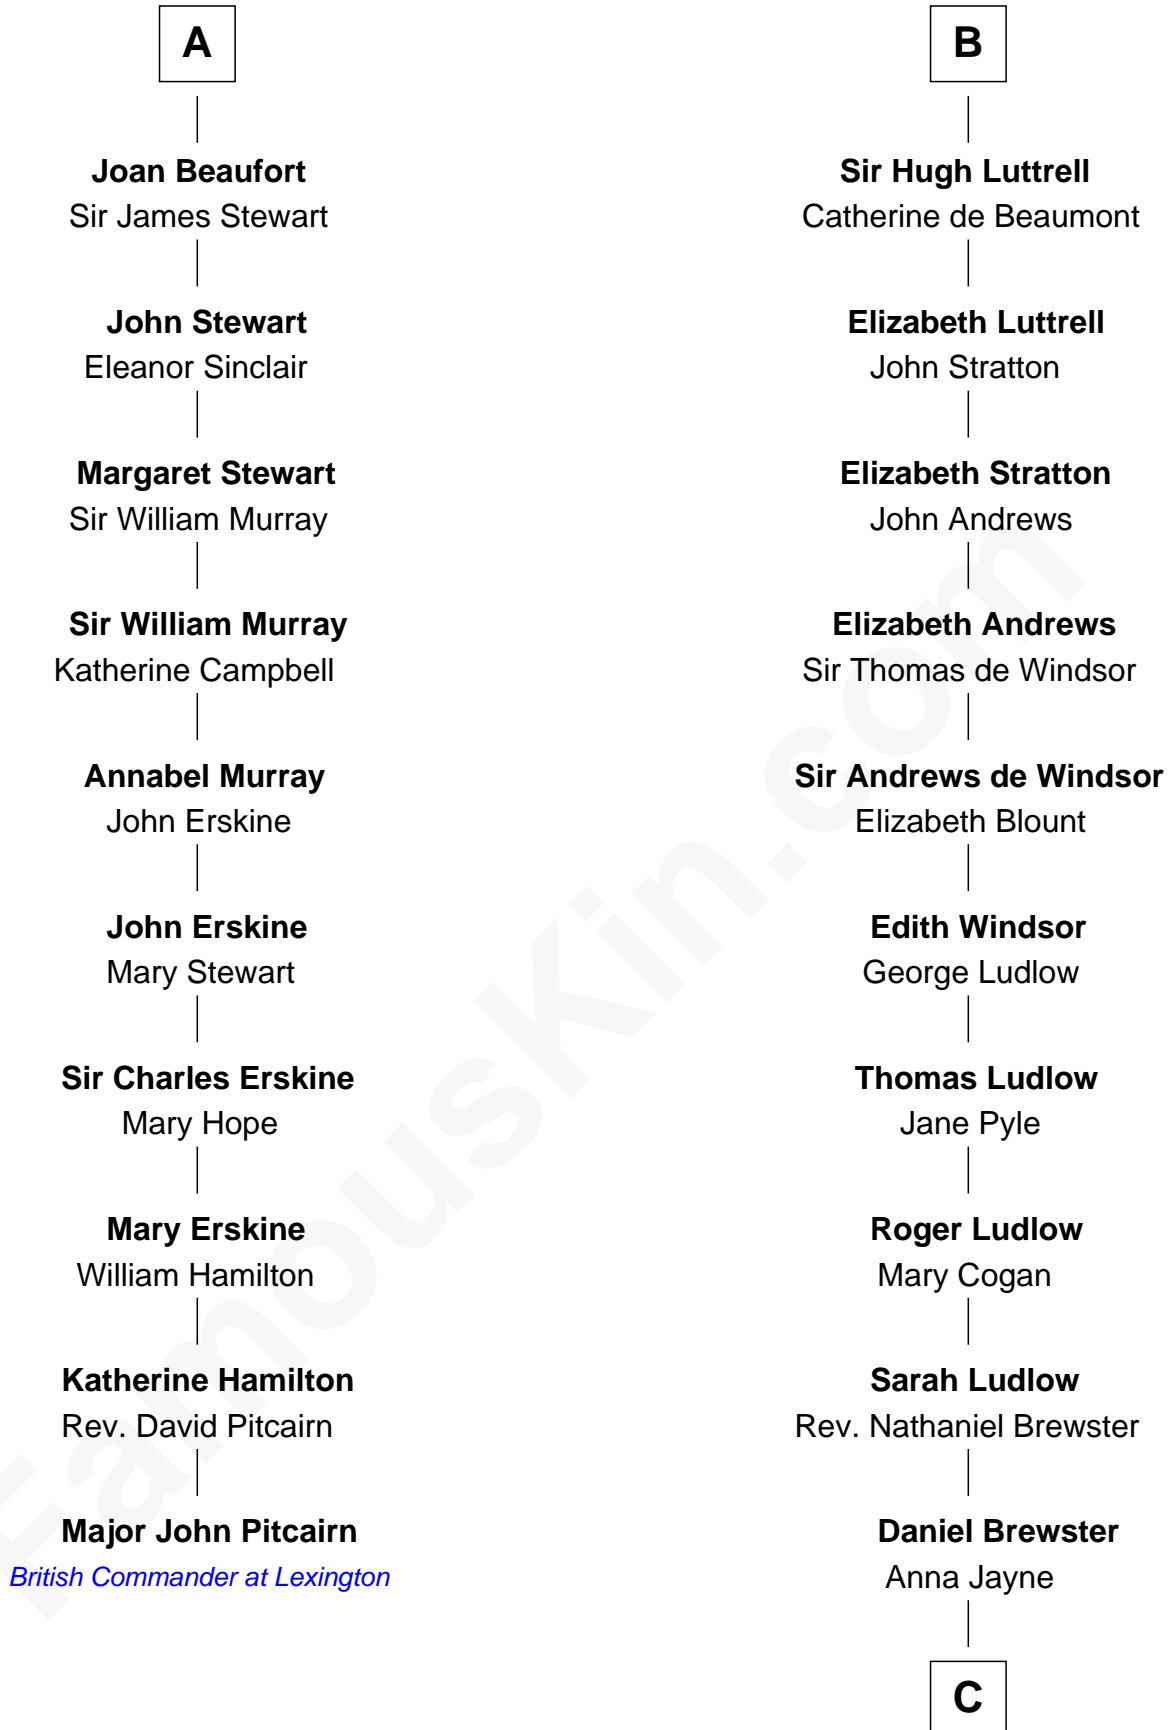

## Relationship Chart of

### Major John Pitcairn

*British Commander at Battle of Lexington*

16th cousin 2 times removed of

**Caleb Brewster**

*Member of the Culper Spy Ring during the American Revolution*

**C**

|  
**Benjamin Brewster**

Sarah Biggs

|  
**Caleb Brewster**

*Member of the Culper Spy Ring*

FamousKin.com