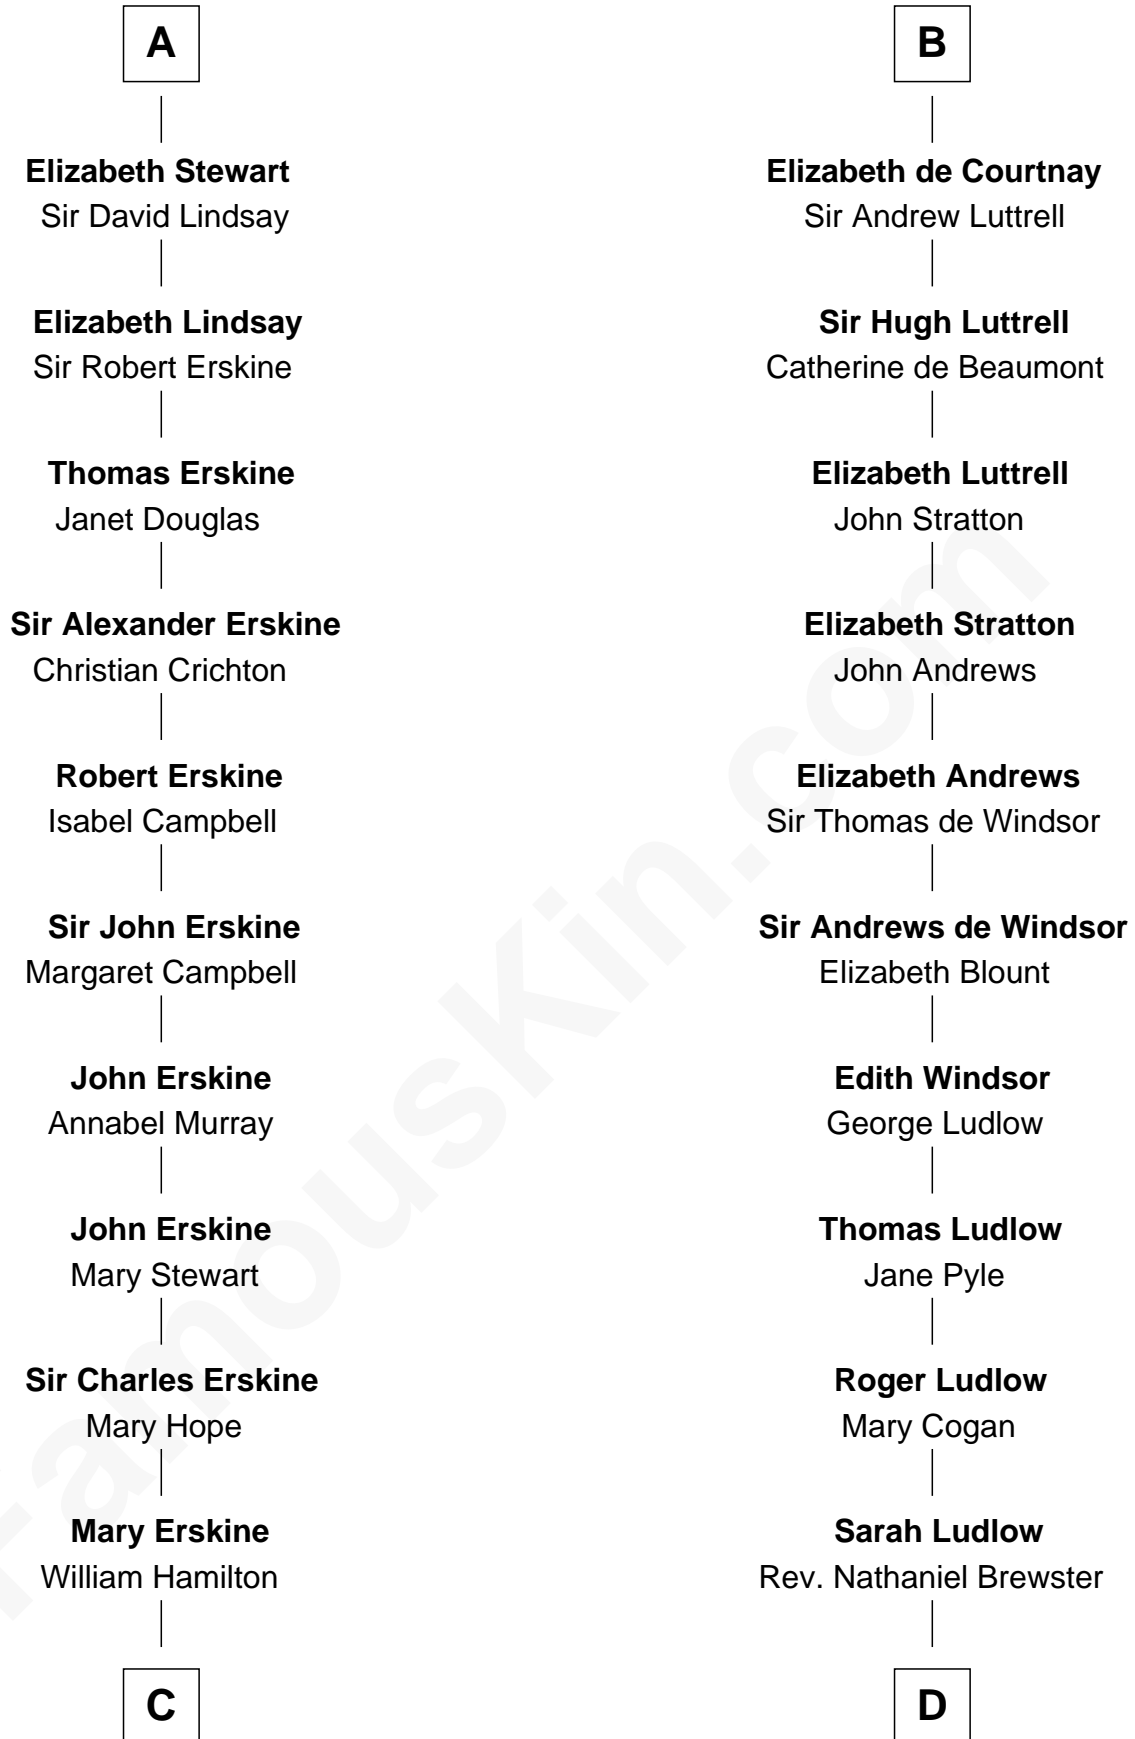

## Relationship Chart of

### Major John Pitcairn

*British Commander at Battle of Lexington*

18th cousin 1 time removed of

**Caleb Brewster**

*Member of the Culper Spy Ring during the American Revolution*

**Henry of Huntingdon**

Ada de Warenne

**Benjamin Brewster**

Sarah Biggs

**Caleb Brewster**

*Member of the Culper Spy Ring*

FamousKin.com