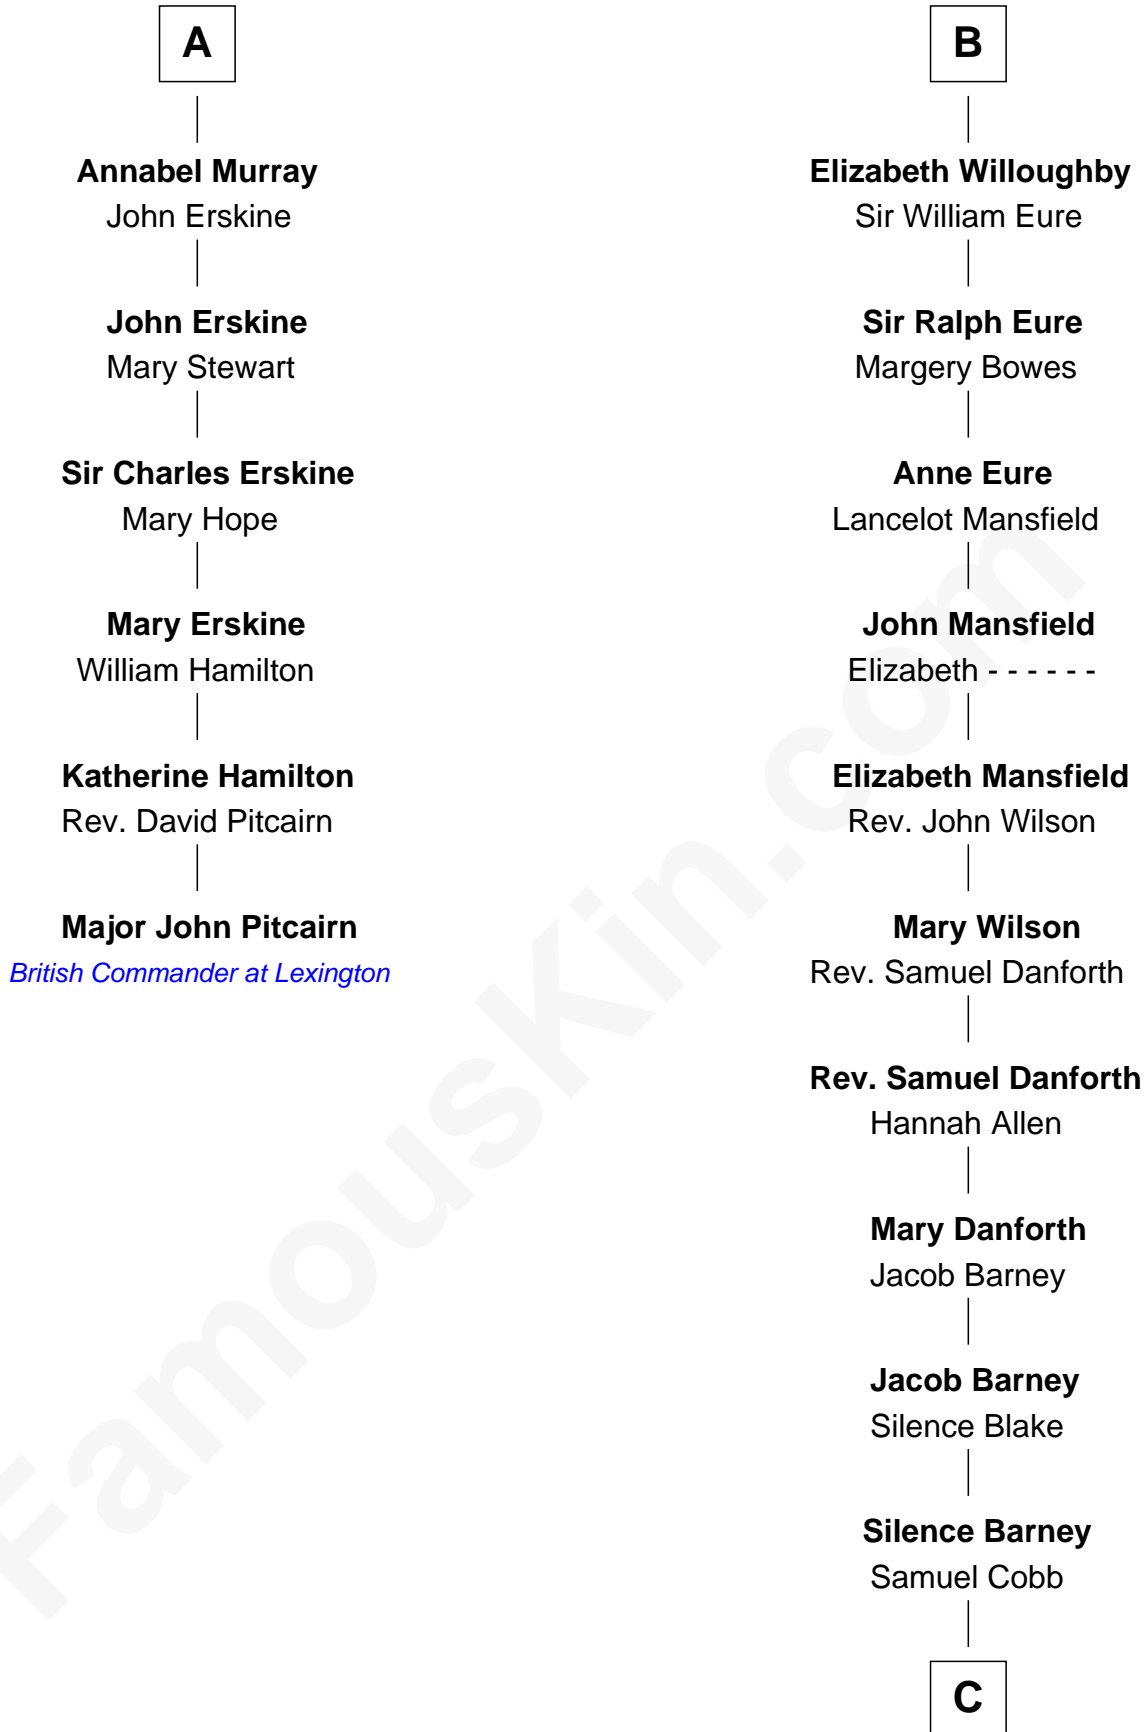

FamousKin.com

Relationship Chart of

Major John Pitcairn

British Commander at Battle of Lexington

12th cousin 9 times removed of

Sandra Day O'Connor

First Female U.S. Supreme Court Justice

C

—
Lettice Carlyle Cobb

Luke Day
—

Hollis Day

Eliza L. Flanders
—

Henry Clay Day

Alice Edith Hilton
—

Henry R. Day

Ada Mae Wilkey
—