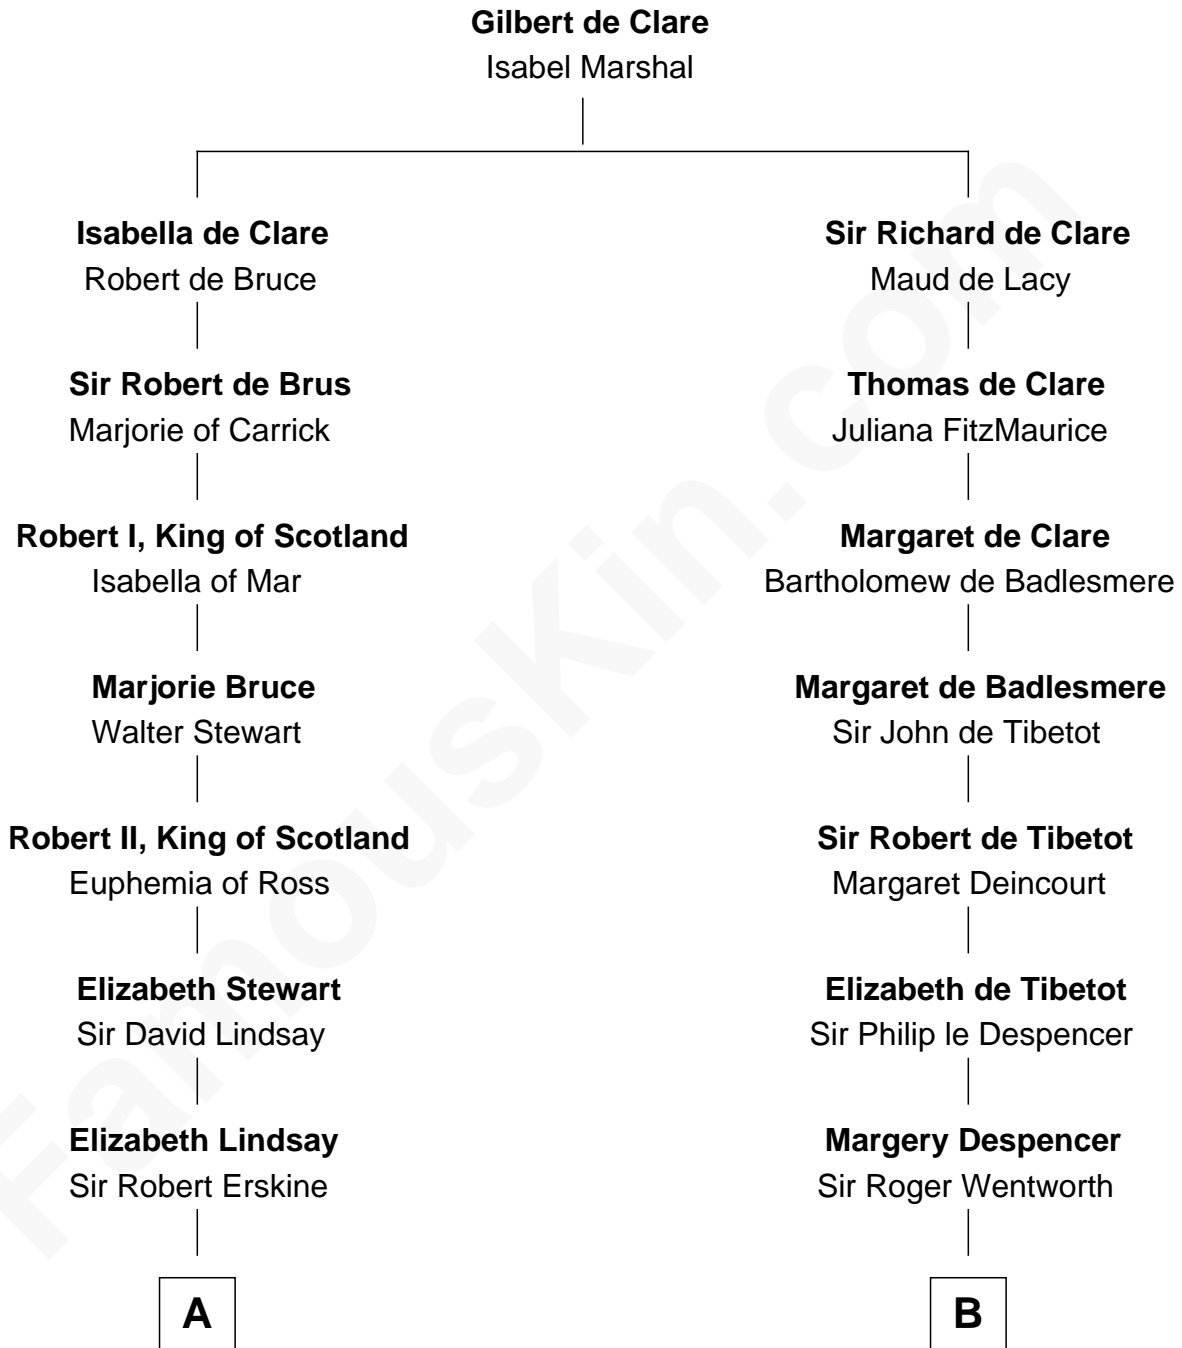

FamousKin.com

Relationship Chart of

Major John Pitcairn

British Commander at Battle of Lexington

16th cousin of

Caesar Rodney

Signer of the Declaration of Independence

A

John Erskine

Annabel Murray

John Erskine

Mary Stewart

Sir Charles Erskine

Mary Hope

Mary Erskine

William Hamilton

Alice Caesar

William Rodney

Rachel - - - - -

Capt. William Rodney

Sarah Jones

Caesar Rodney

Elizabeth Crawford

Caesar Rodney