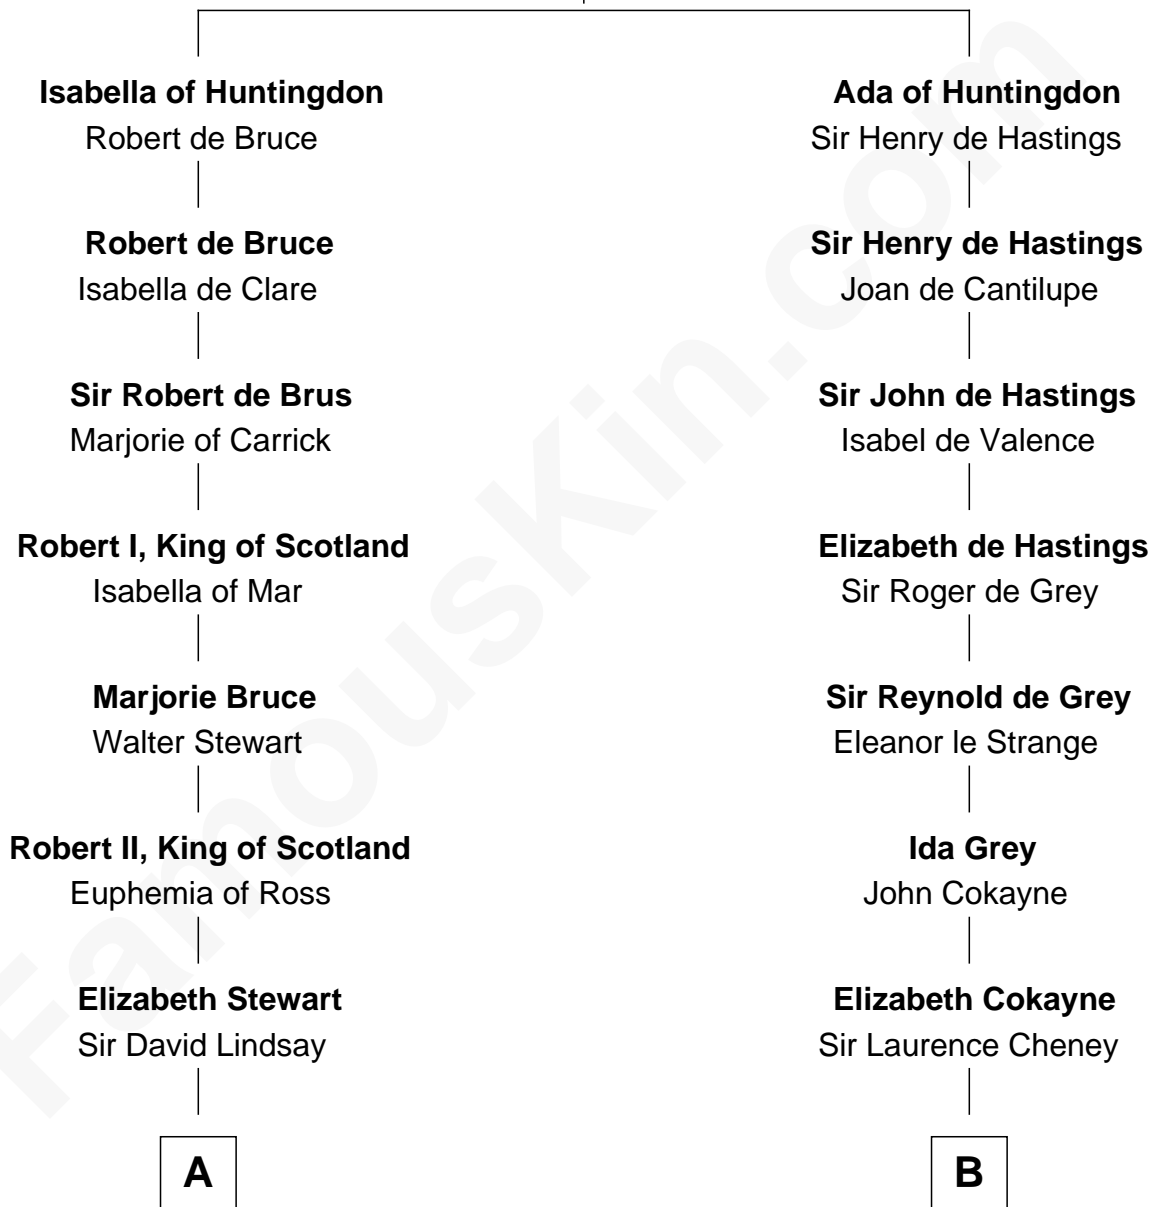

FamousKin.com

Relationship Chart of

Major John Pitcairn

British Commander at Battle of Lexington

16th cousin 1 time removed of

Caesar Rodney

Signer of the Declaration of Independence

David of Huntingdon

Maud of Chester

A

Elizabeth Lindsay
Sir Robert Erskine

Thomas Erskine
Janet Douglas

Sir Alexander Erskine
Christian Crichton

Robert Erskine
Isabel Campbell

Sir John Erskine
Margaret Campbell

John Erskine
Annabel Murray

John Erskine
Mary Stewart

Sir Charles Erskine
Mary Hope

Mary Erskine
William Hamilton

Katherine Hamilton
Rev. David Pitcairn

Major John Pitcairn
British Commander at Lexington

B

Elizabeth Cheney
Sir John Say