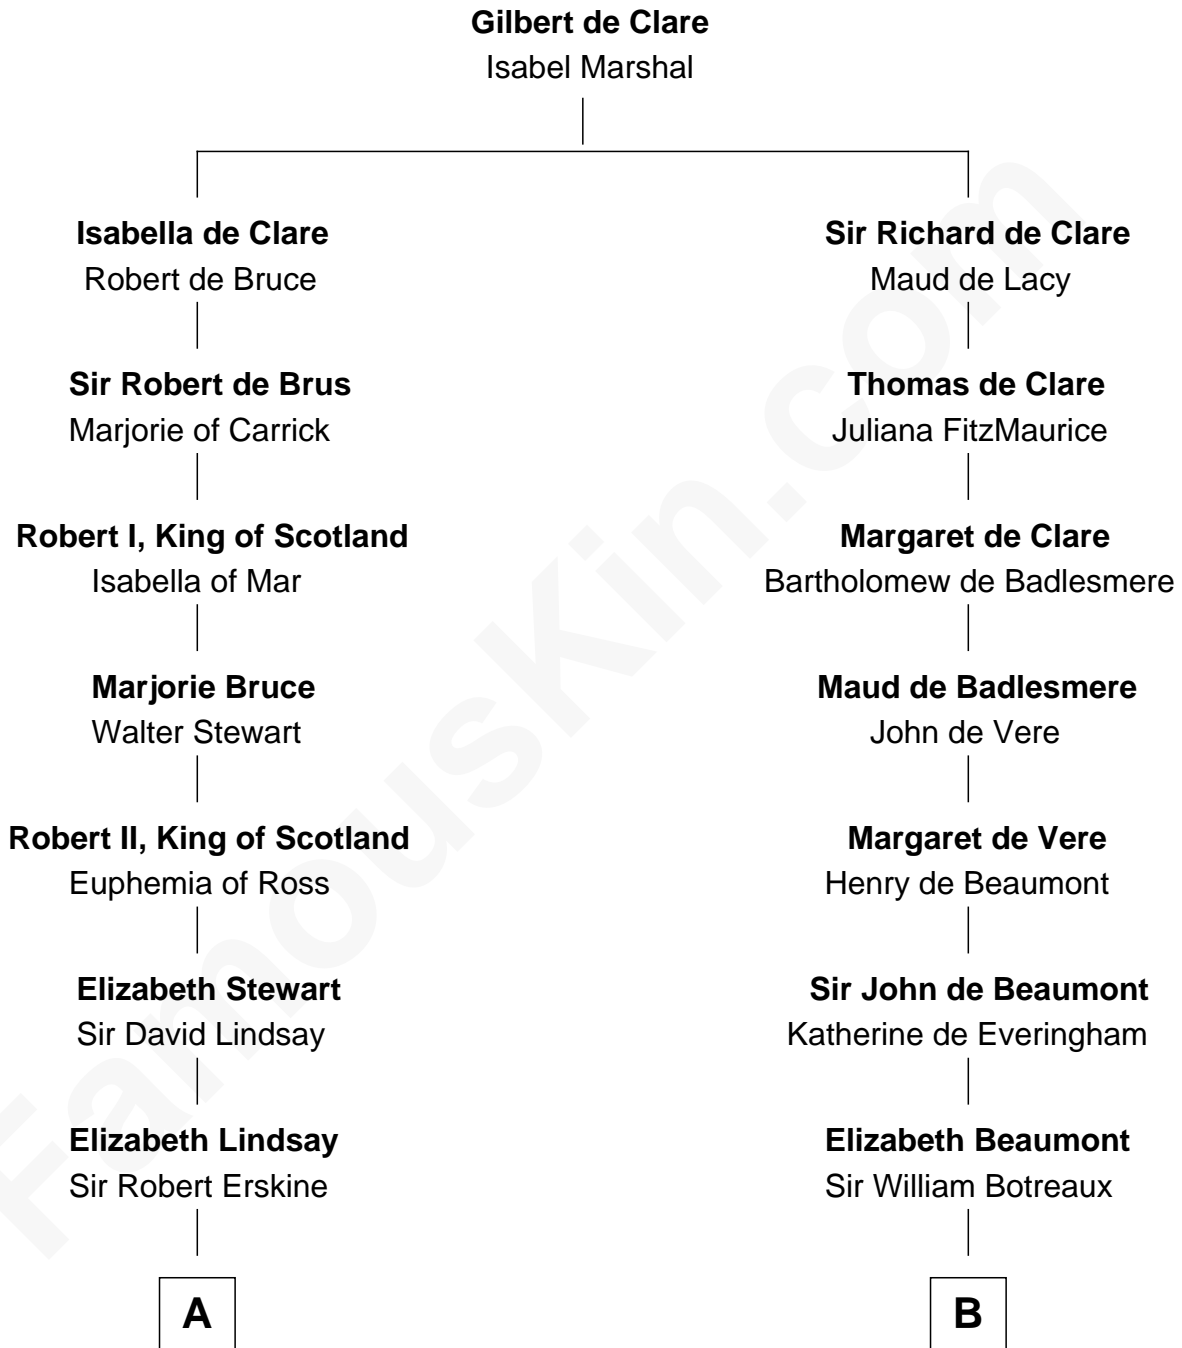

FamousKin.com

Relationship Chart of

Major John Pitcairn

British Commander at Battle of Lexington

16th cousin 5 times removed of

Sir Charles Tupper

6th Prime Minister of Canada

C

William Bassett

Abigail Bourne

Mary Bassett

Eliakim Tupper

Charles Tupper

Elizabeth West

Rev. Charles Tupper

Miriam Lockhart