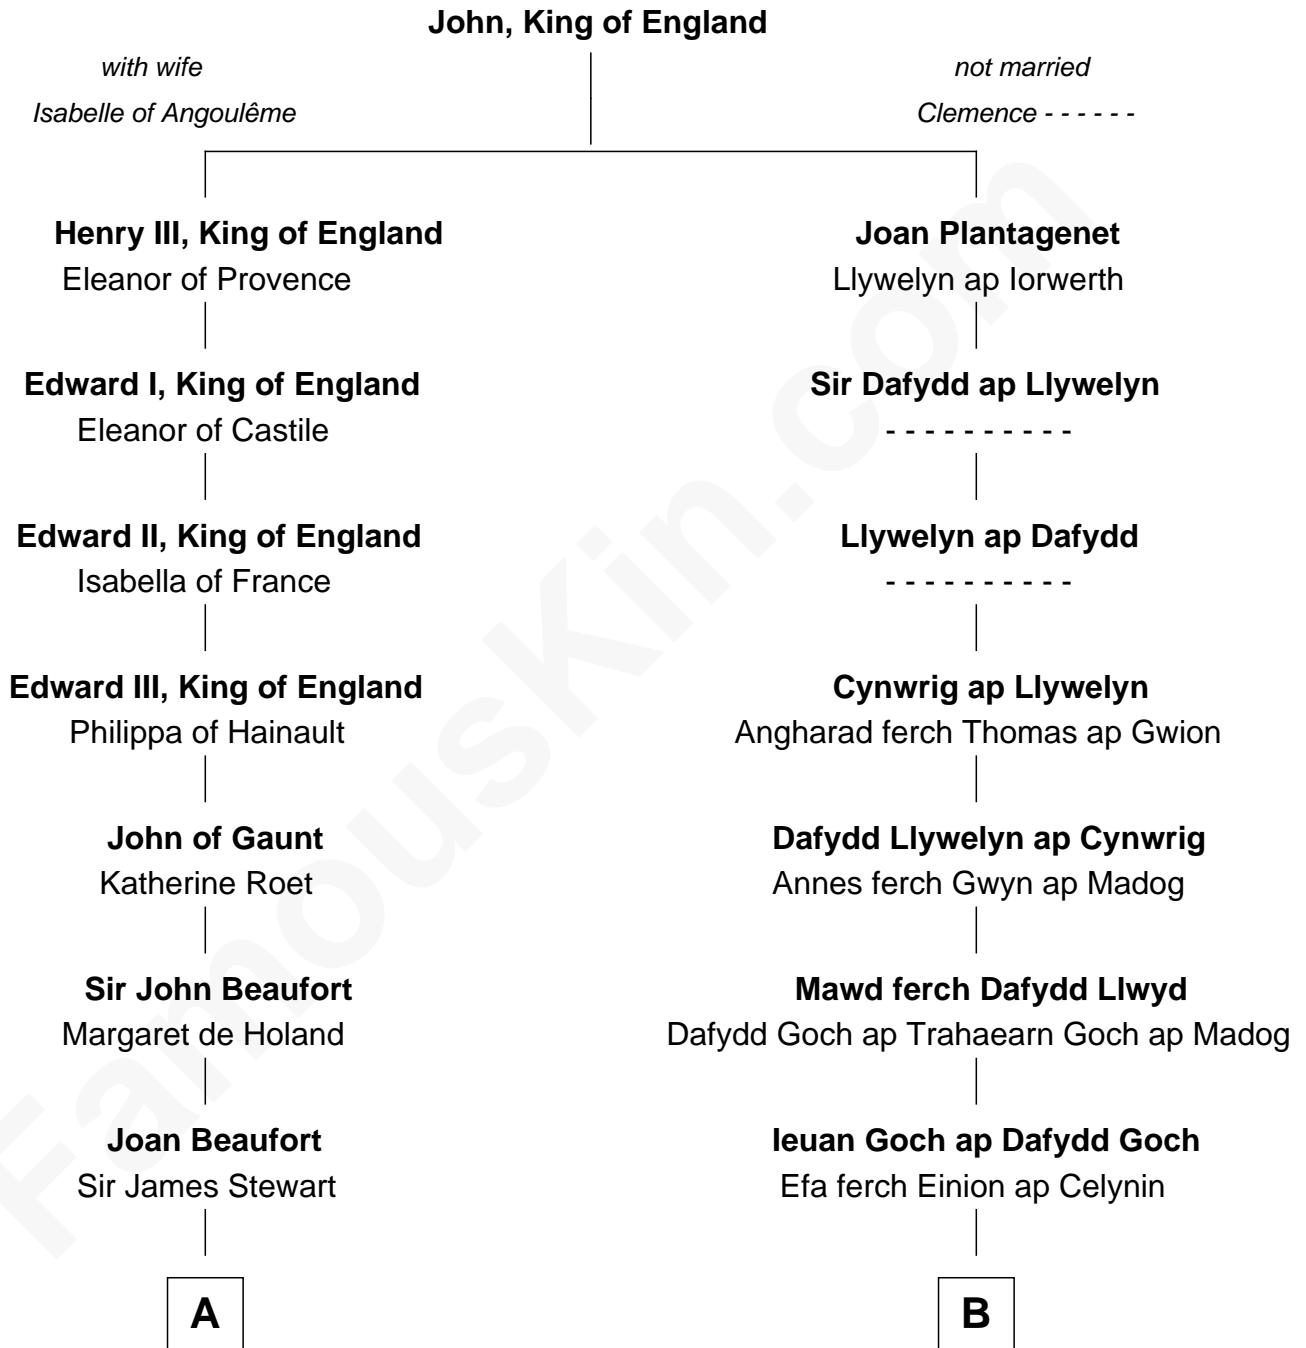

## Relationship Chart of

### Major John Pitcairn

*British Commander at Battle of Lexington*

15th cousin 2 times removed of

**Elihu Yale**

*Benefactor and Namesake of Yale College*

**A**

**John Stewart**  
Eleanor Sinclair

**Margaret Stewart**  
Sir William Murray

**Sir William Murray**  
Katherine Campbell

**Annabel Murray**  
John Erskine

**John Erskine**  
Mary Stewart

**Sir Charles Erskine**  
Mary Hope

**Mary Erskine**  
William Hamilton

**Katherine Hamilton**  
Rev. David Pitcairn

**Major John Pitcairn**  
*British Commander at Lexington*

**B**

**Maredudd ap Ieuan Goch**  
Morfudd ferch Gruffudd ap Llywelyn Fychan

**Lleucu ferch Maredudd**  
Gruffudd ap Cynwrig ap Bleddyn Llwyd

**Dafydd Llwyd ap Gruffudd**  
Gwen ferch Gruffudd Goch ap Ieuan