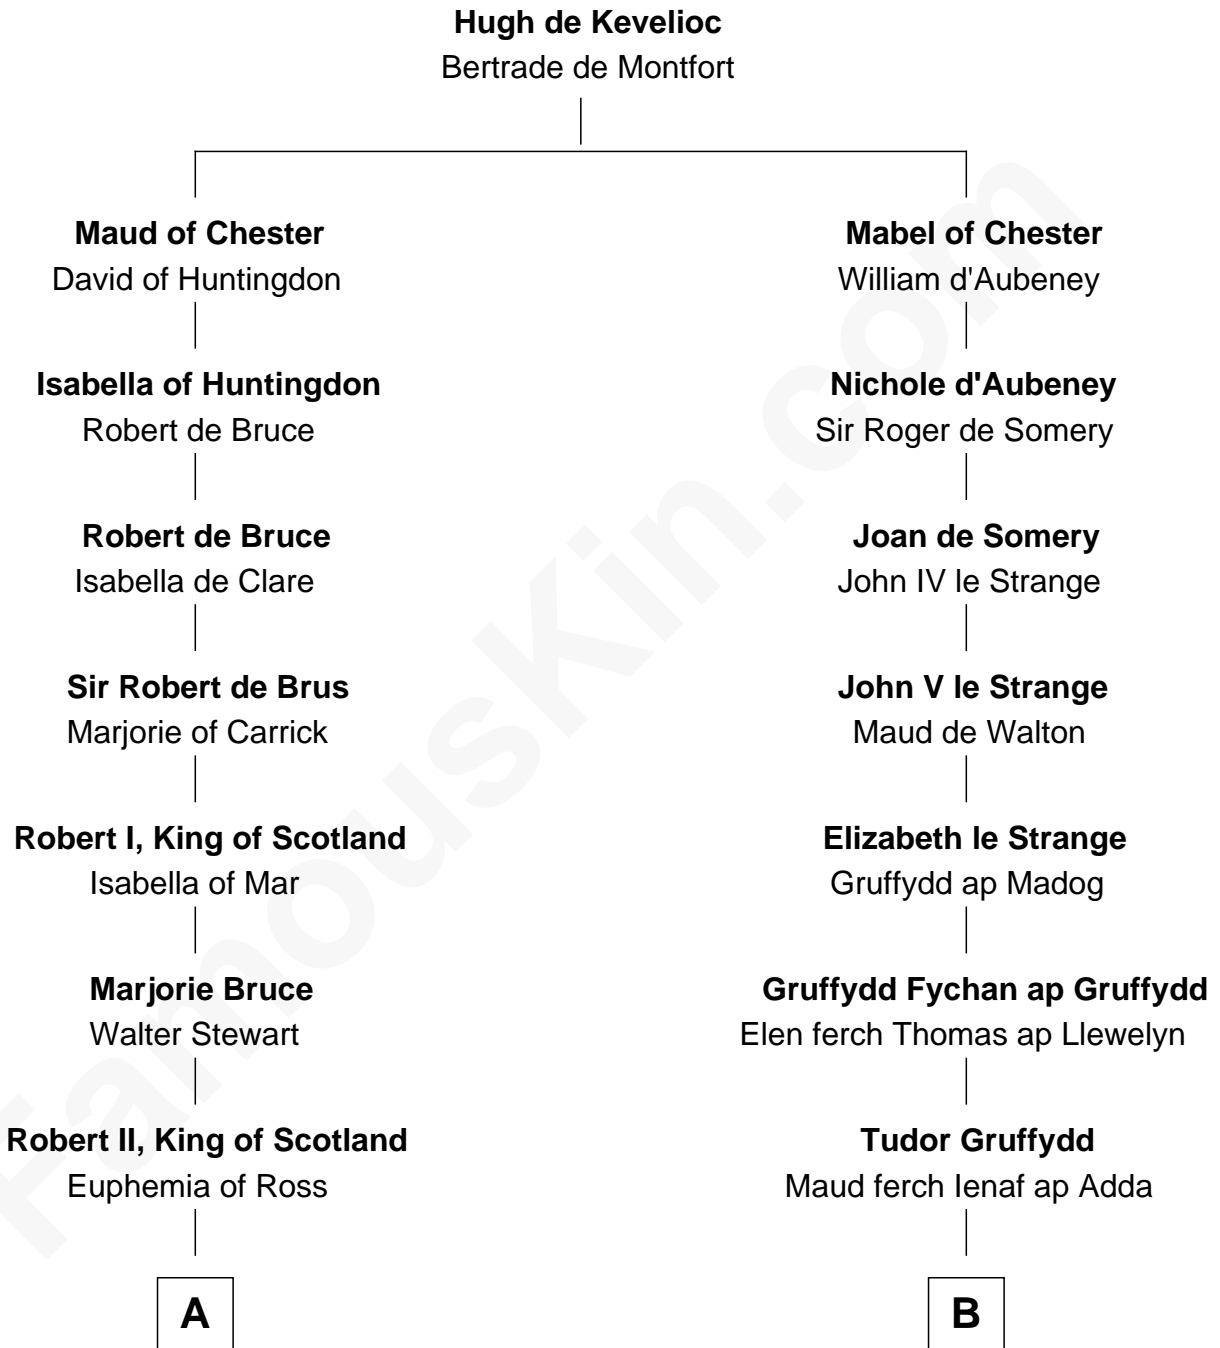

FamousKin.com

Relationship Chart of

Major John Pitcairn

British Commander at Battle of Lexington

14th cousin 4 times removed of

Elihu Yale

Benefactor and Namesake of Yale College

C

—
Katherine Hamilton

Rev. David Pitcairn

—
Major John Pitcairn

British Commander at Lexington

FamousKin.com