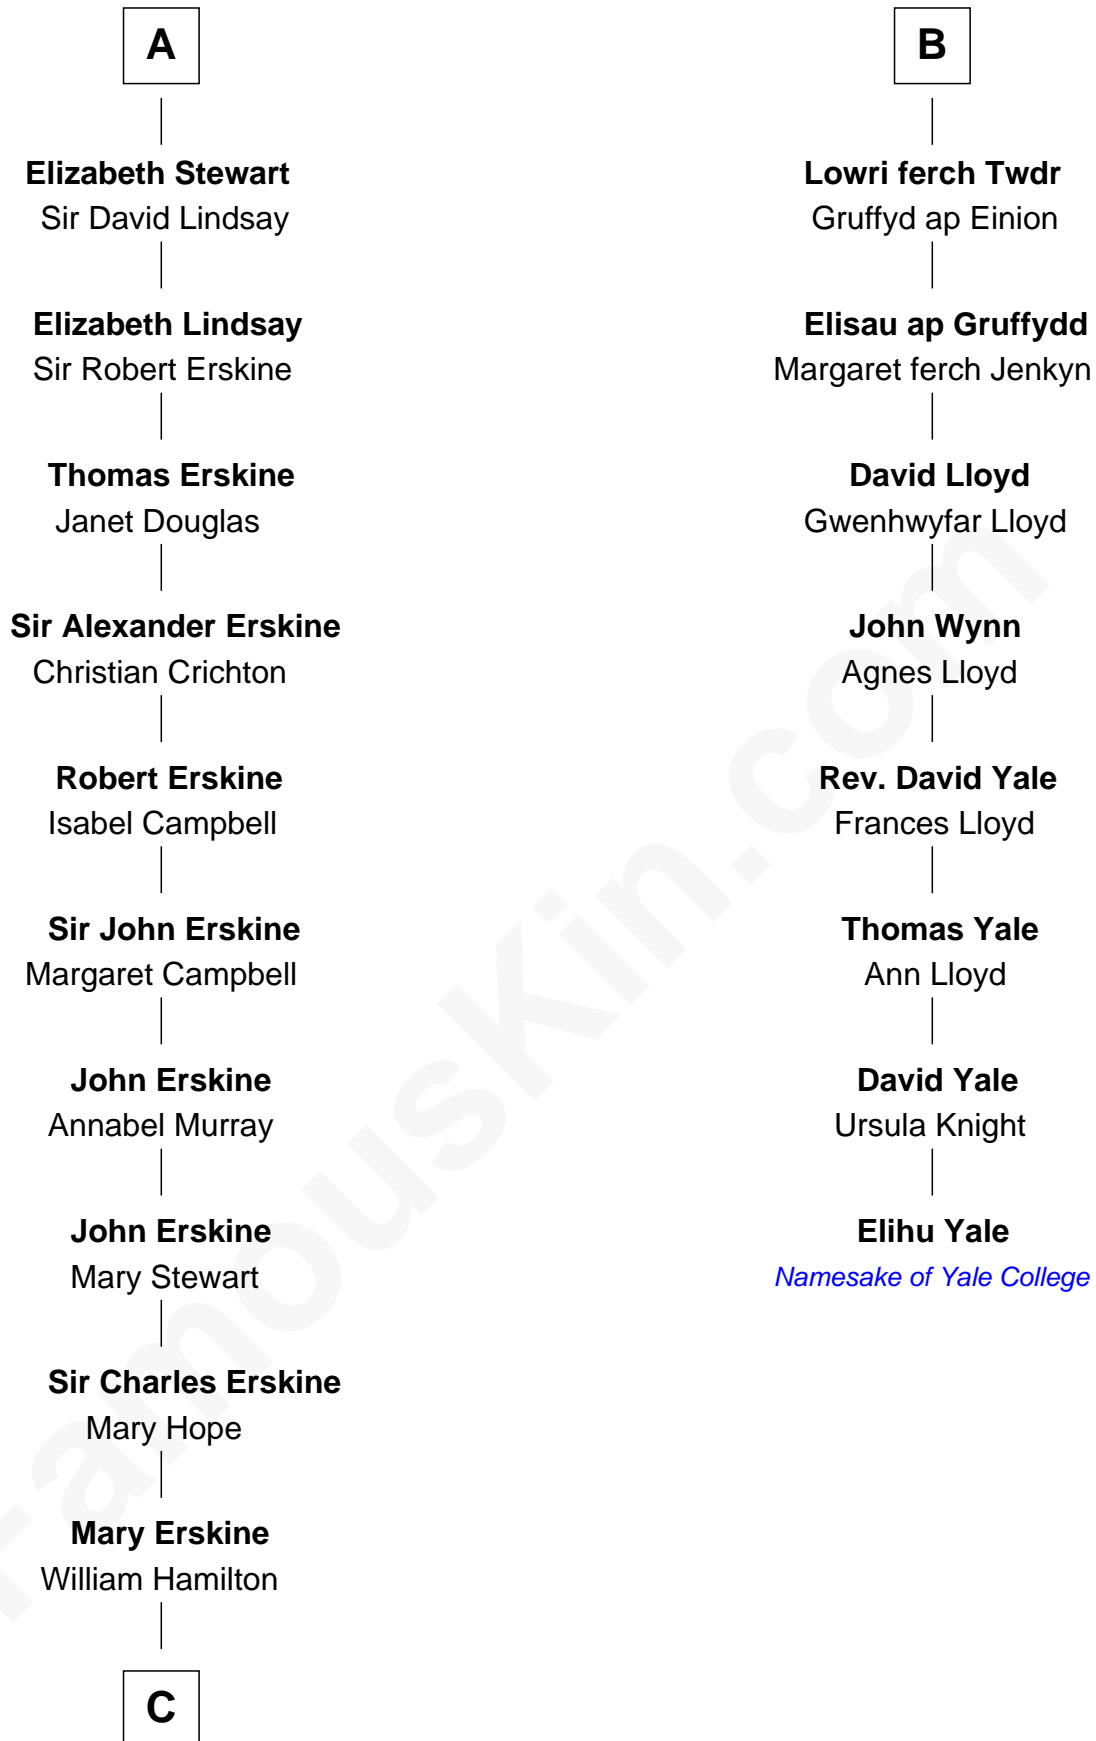

FamousKin.com

Relationship Chart of

Major John Pitcairn

British Commander at Battle of Lexington

14th cousin 4 times removed of

Elihu Yale

Benefactor and Namesake of Yale College

C

—
Katherine Hamilton

Rev. David Pitcairn

—
Major John Pitcairn

British Commander at Lexington

FamousKin.com