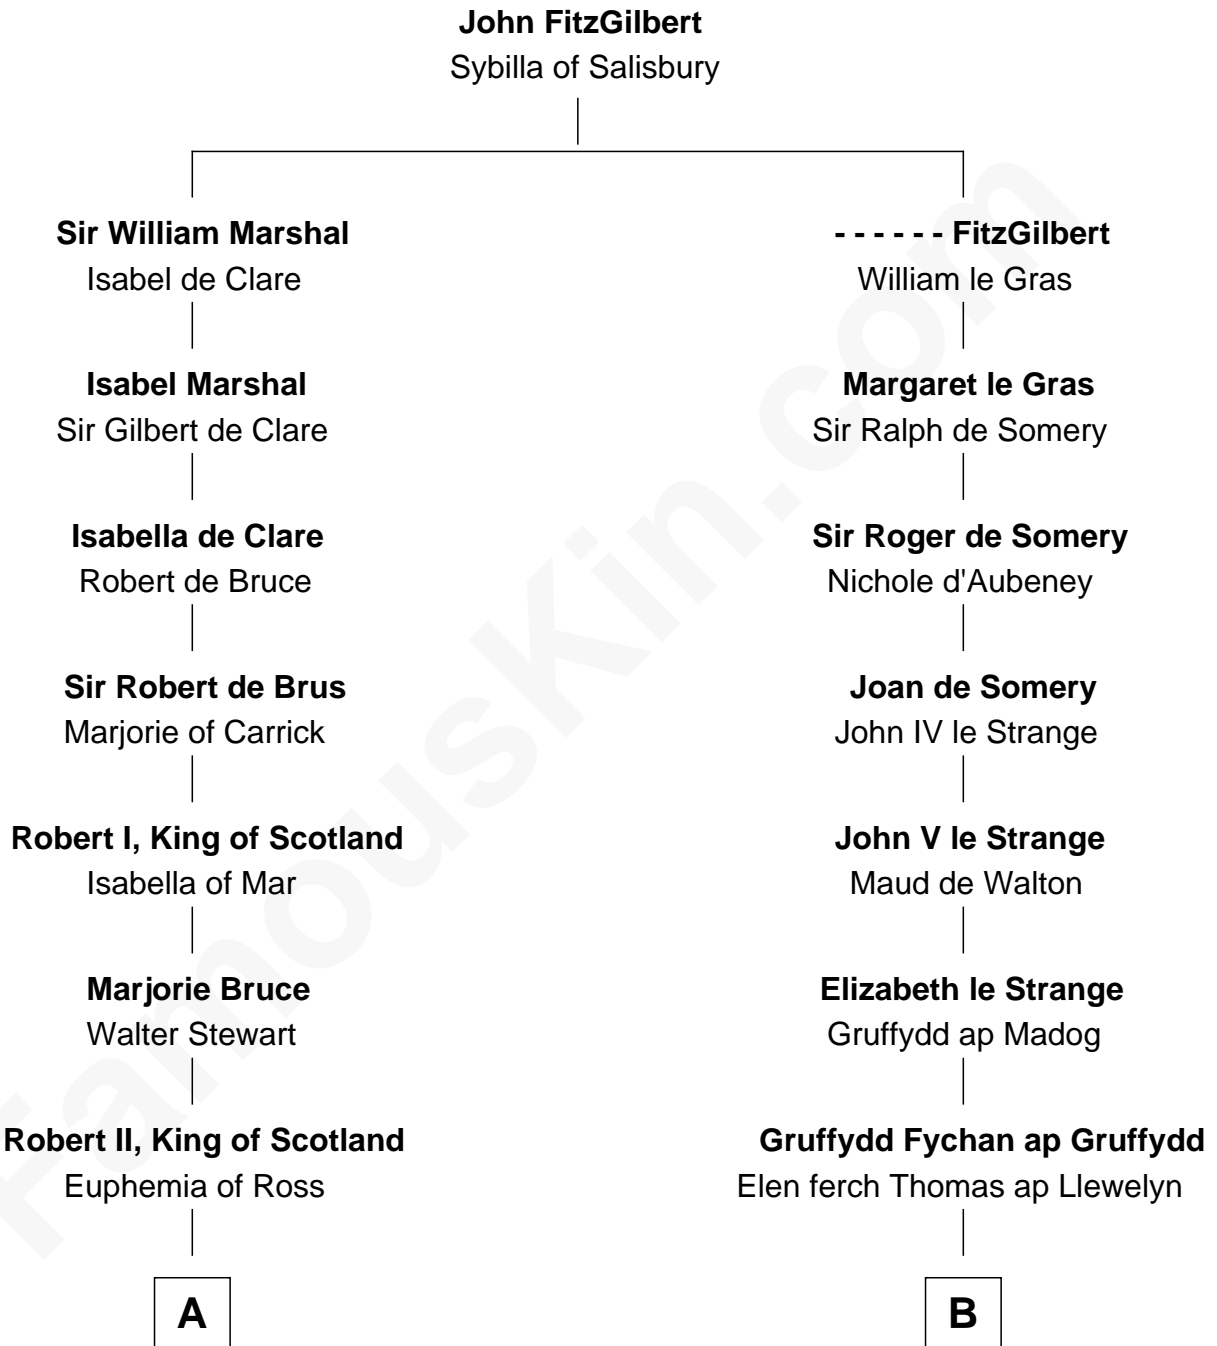

## Relationship Chart of

### Major John Pitcairn

*British Commander at Battle of Lexington*

15th cousin 3 times removed of

**Elihu Yale**

*Benefactor and Namesake of Yale College*

**C**

—  
**Katherine Hamilton**

Rev. David Pitcairn

—  
**Major John Pitcairn**

*British Commander at Lexington*

FamousKin.com