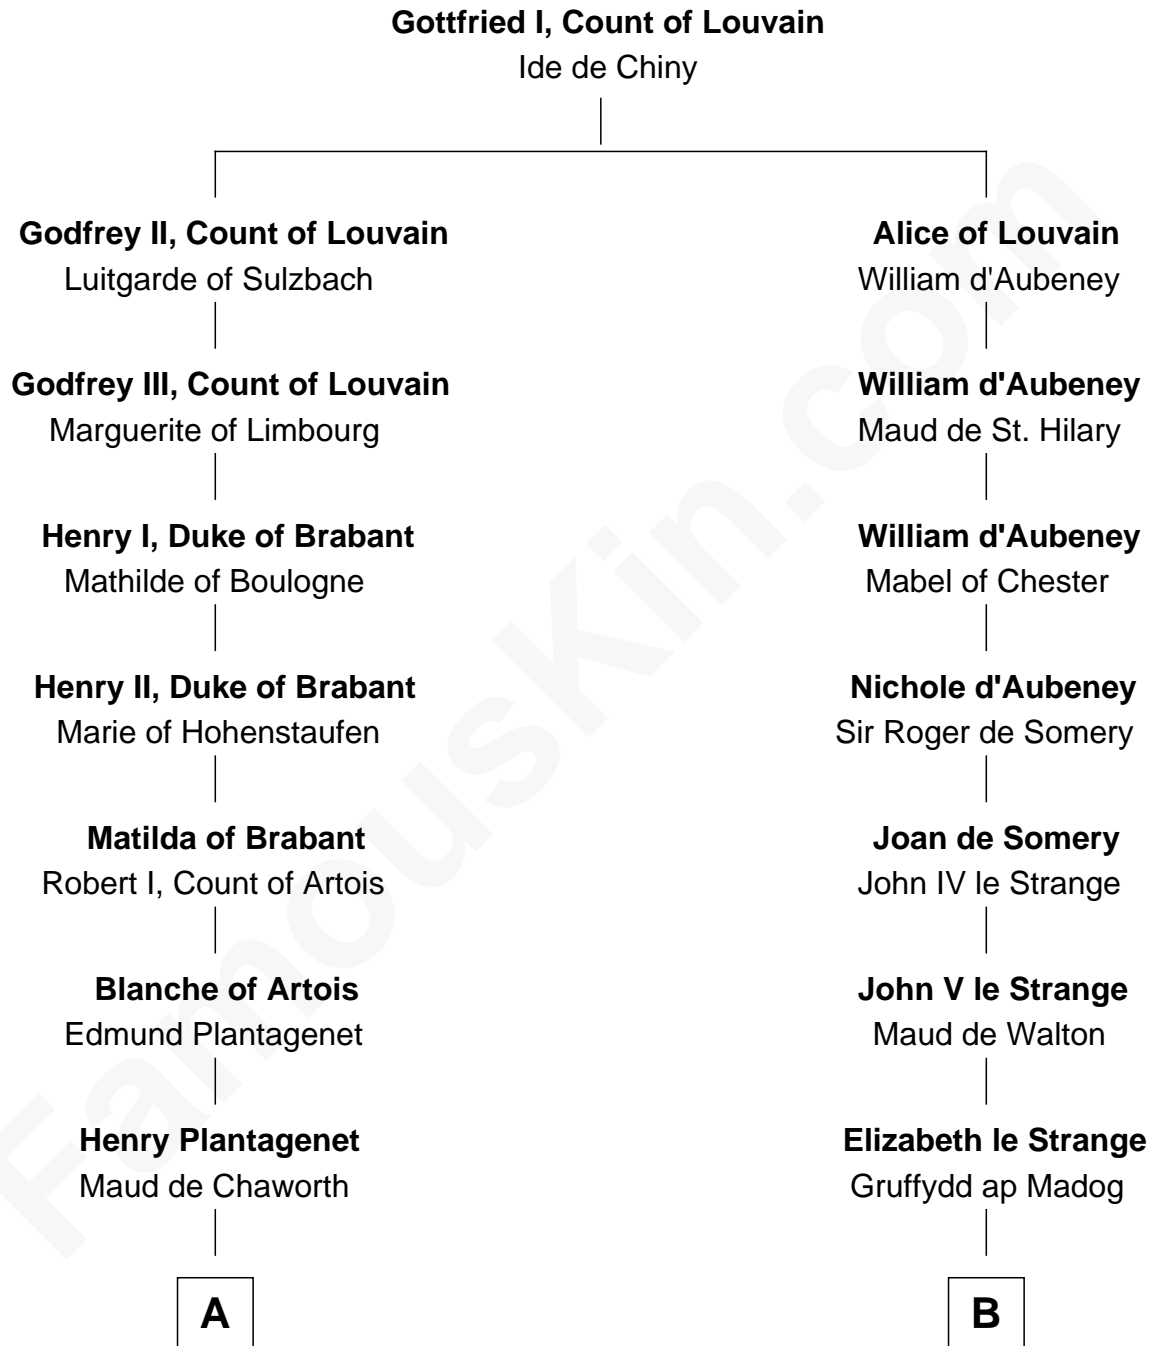

FamousKin.com

Relationship Chart of

Major John Pitcairn

British Commander at Battle of Lexington

16th cousin 3 times removed of

Elihu Yale

Benefactor and Namesake of Yale College

C

—
Mary Erskine

William Hamilton

—
Katherine Hamilton

Rev. David Pitcairn

—
Major John Pitcairn

British Commander at Lexington

FamousKin.com