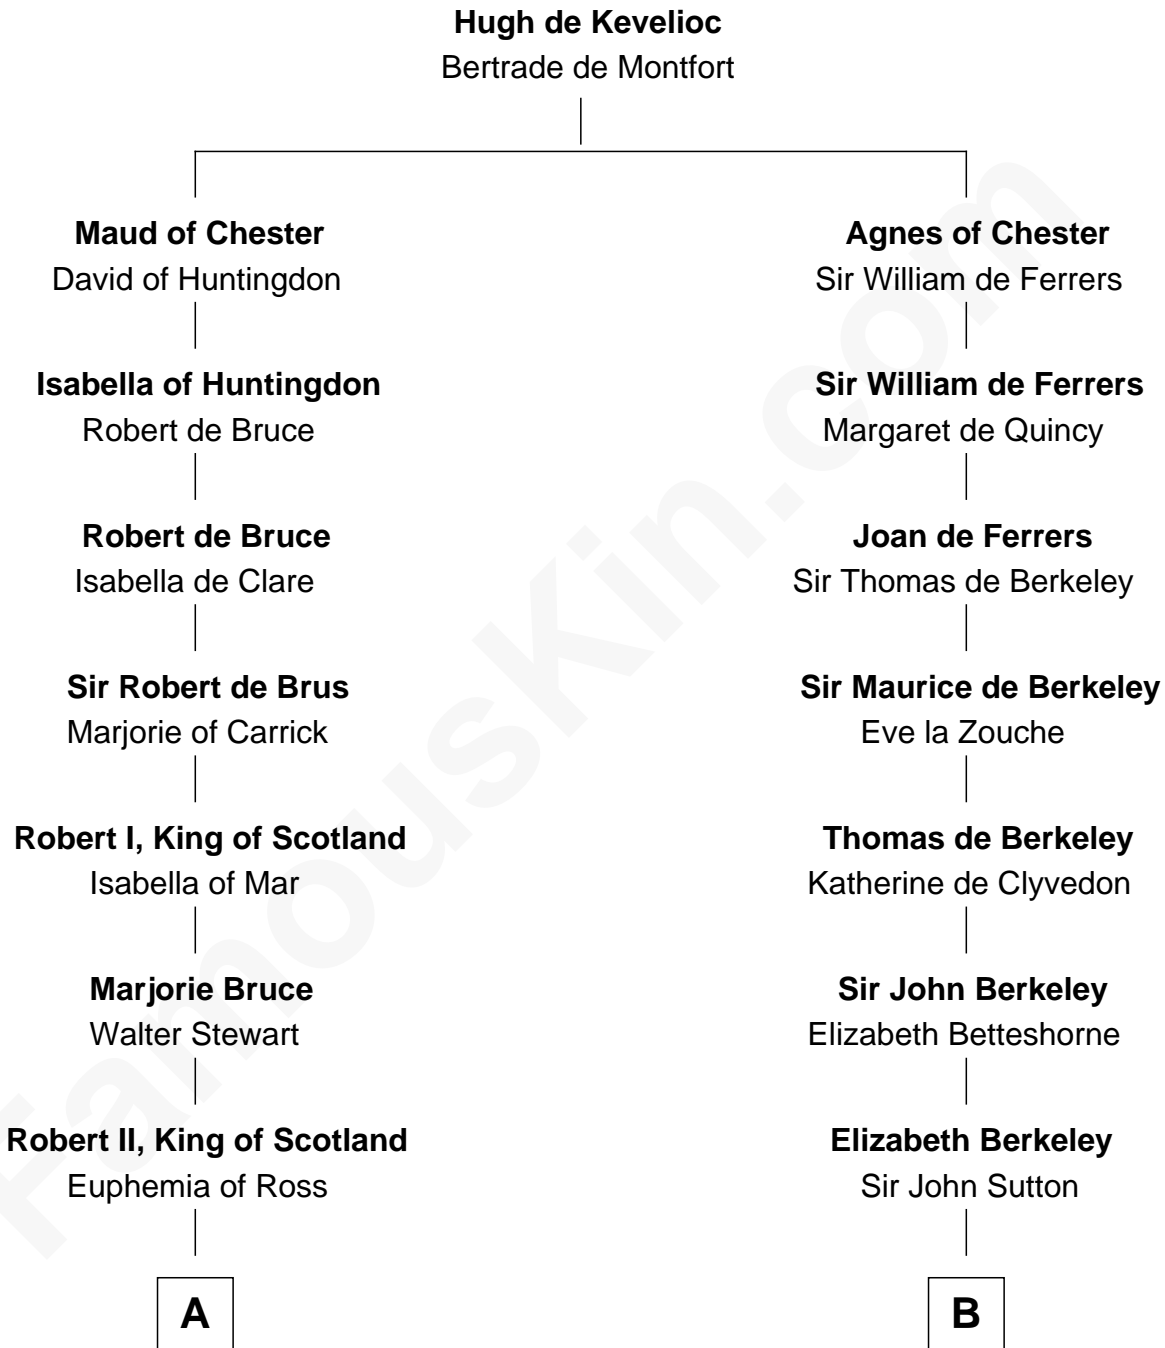

## Relationship Chart of

### Major John Pitcairn

*British Commander at Battle of Lexington*

18th cousin 2 times removed of

### Colonel Robert Gould Shaw

*U.S. Civil War leader of film "Glory" fame*

**C**

**Katherine Hamilton**

Rev. David Pitcairn

**Major John Pitcairn**

*British Commander at Lexington*

**D**

**Sarah Rogers**

Samuel Parkman

**Elizabeth Willard Parkman**

Robert Gould Shaw

**Francis George Shaw**

Sarah Blake Sturgis

**Colonel Robert Gould Shaw**

*Main character in film "Glory"*