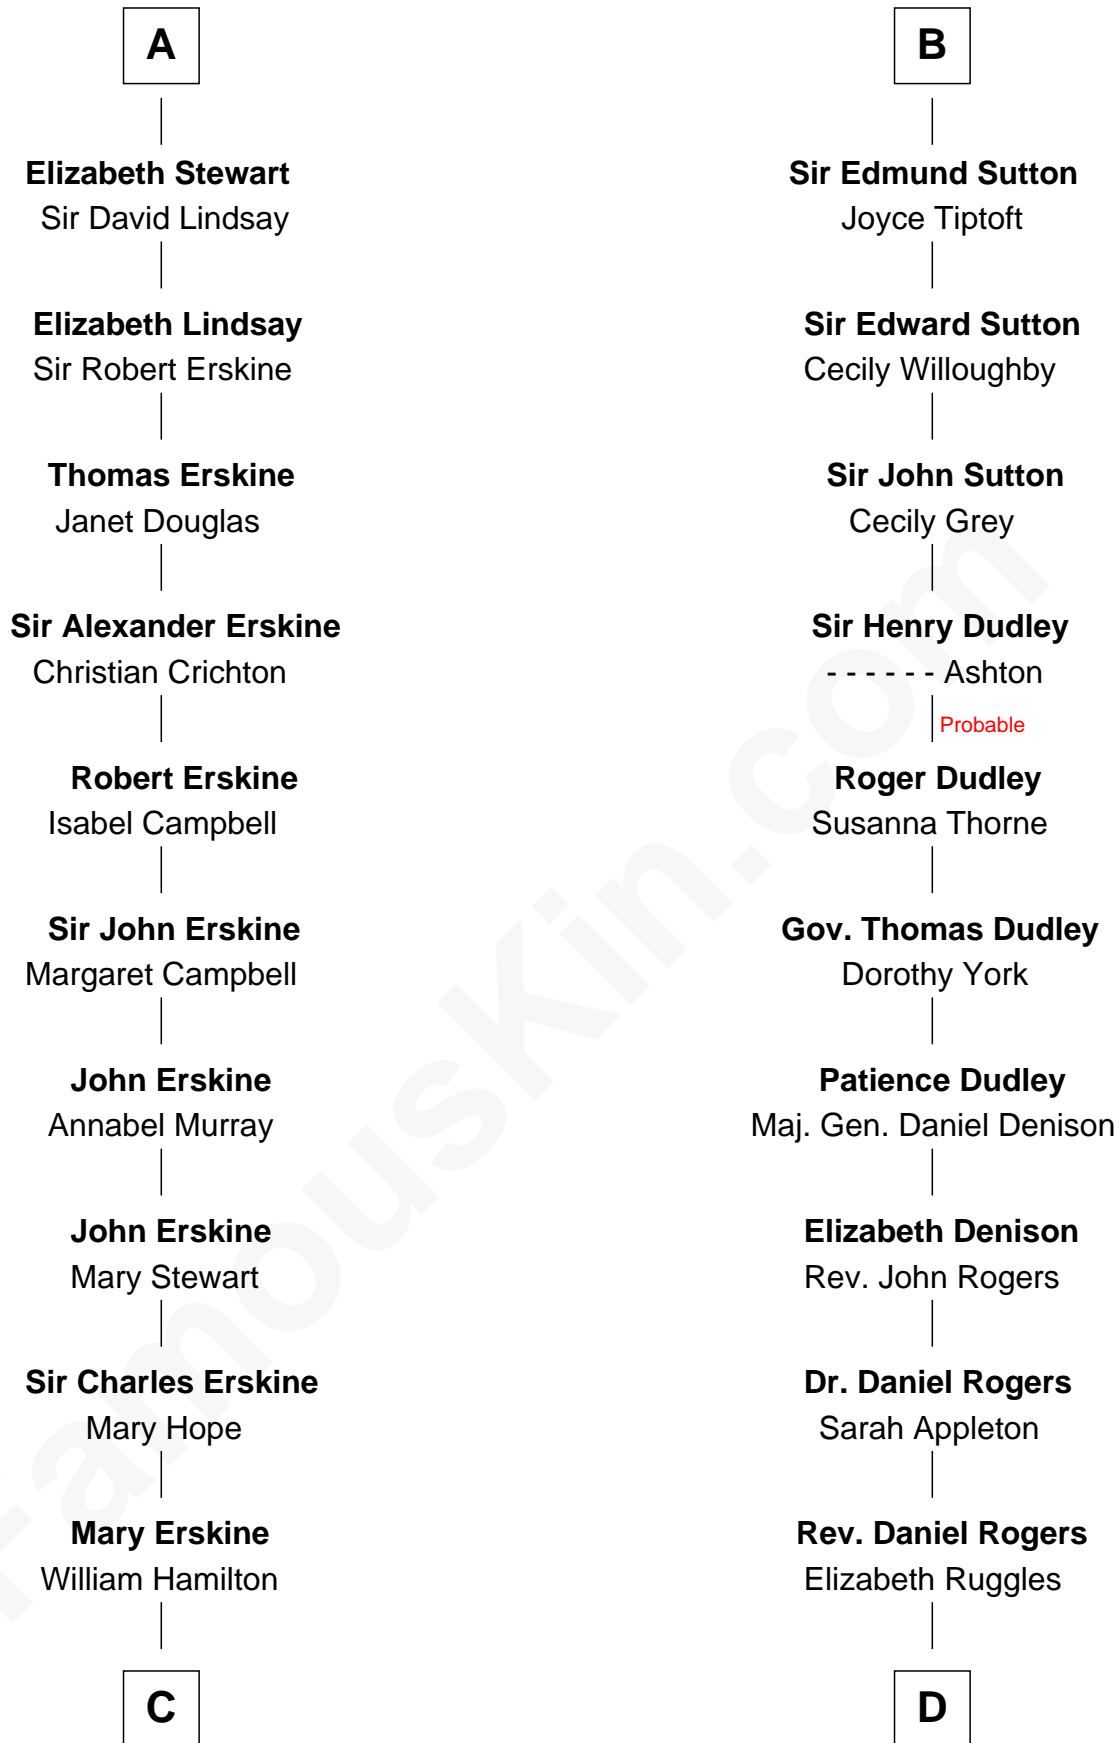

## Relationship Chart of

### Major John Pitcairn

*British Commander at Battle of Lexington*

18th cousin 2 times removed of

### Colonel Robert Gould Shaw

*U.S. Civil War leader of film "Glory" fame*

**C**

**Katherine Hamilton**

Rev. David Pitcairn

**Major John Pitcairn**

*British Commander at Lexington*

**D**

**Sarah Rogers**

Samuel Parkman

**Elizabeth Willard Parkman**

Robert Gould Shaw

**Francis George Shaw**

Sarah Blake Sturgis

**Colonel Robert Gould Shaw**

*Main character in film "Glory"*