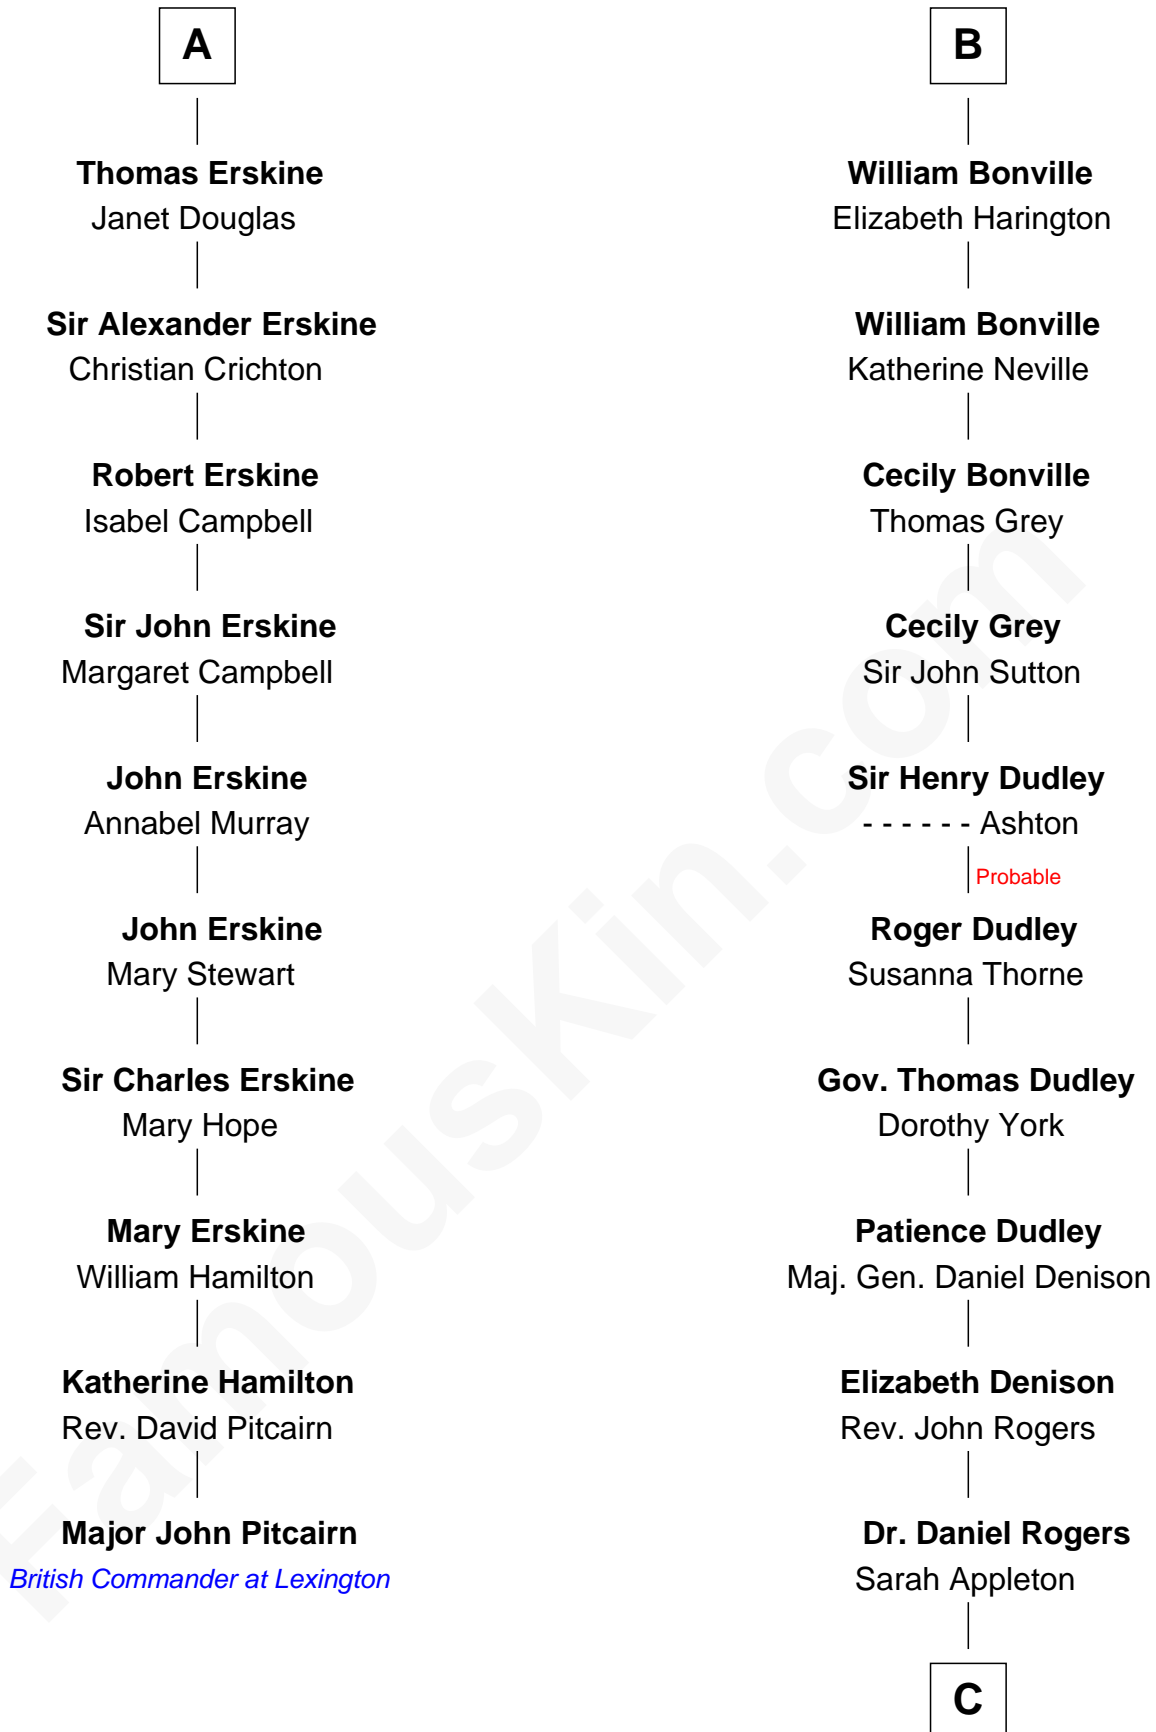

FamousKin.com

Relationship Chart of

Major John Pitcairn

British Commander at Battle of Lexington

16th cousin 5 times removed of

Colonel Robert Gould Shaw

U.S. Civil War leader of film "Glory" fame

C

Rev. Daniel Rogers

Elizabeth Ruggles

Sarah Rogers

Samuel Parkman

Elizabeth Willard Parkman

Robert Gould Shaw

Francis George Shaw

Sarah Blake Sturgis

Colonel Robert Gould Shaw

Main character in film "Glory"