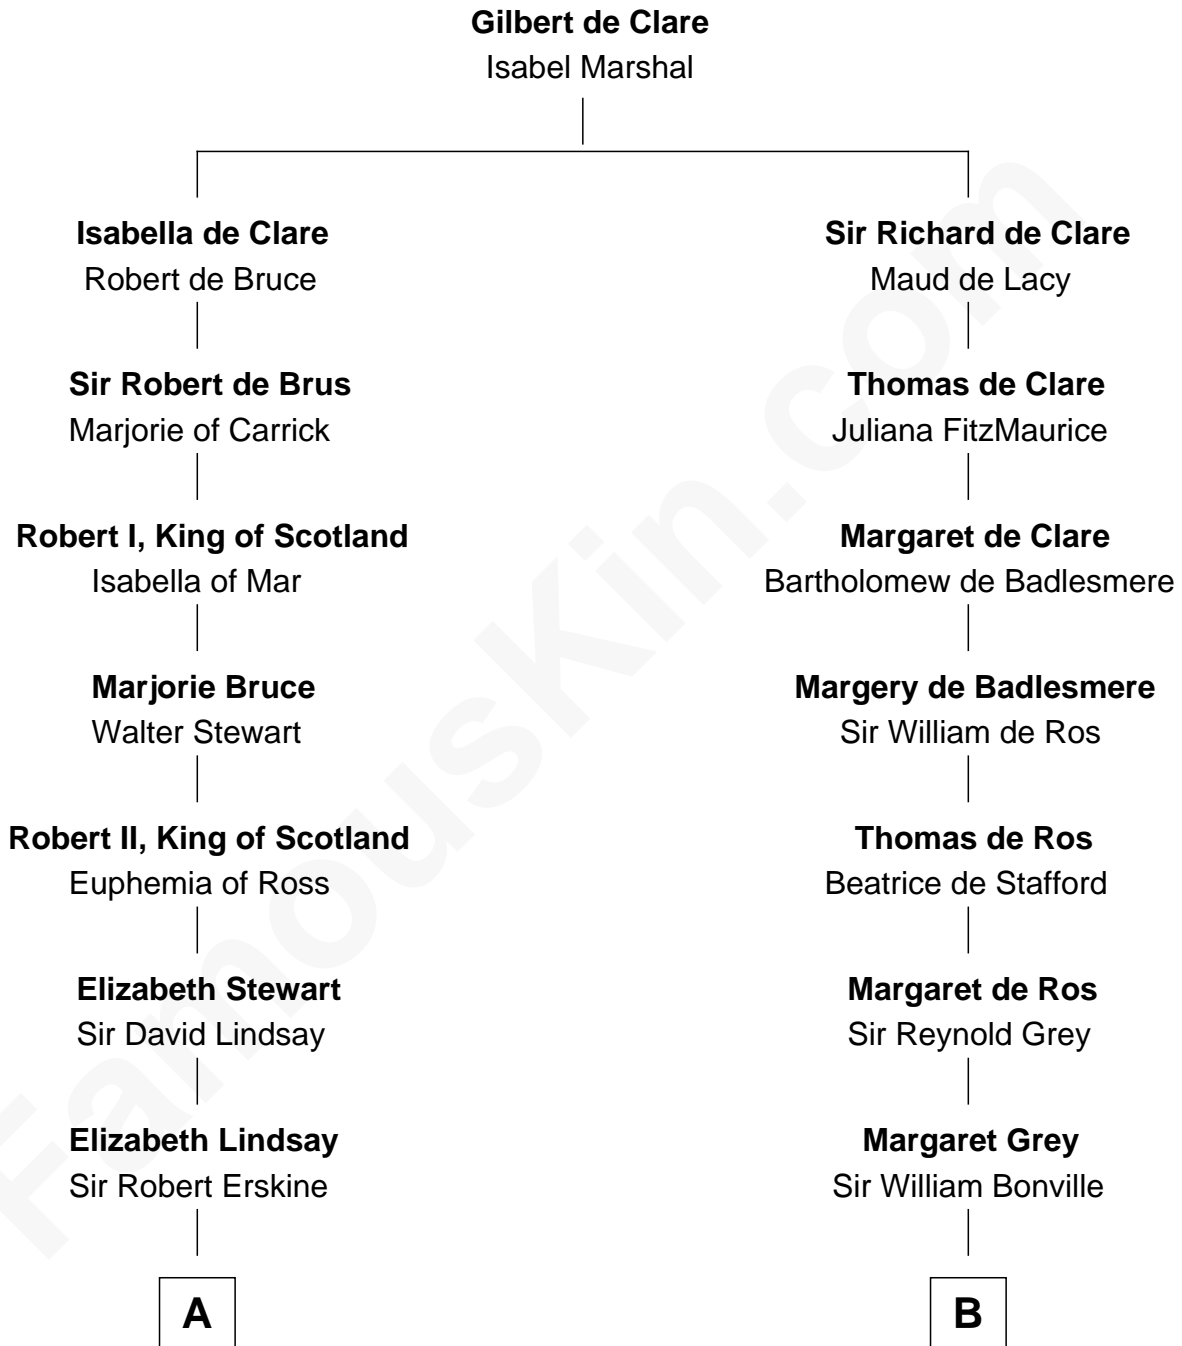

FamousKin.com

Relationship Chart of

Major John Pitcairn

British Commander at Battle of Lexington

16th cousin 5 times removed of

Colonel Robert Gould Shaw

U.S. Civil War leader of film "Glory" fame

C

Rev. Daniel Rogers

Elizabeth Ruggles

Sarah Rogers

Samuel Parkman

Elizabeth Willard Parkman

Robert Gould Shaw

Francis George Shaw

Sarah Blake Sturgis

Colonel Robert Gould Shaw

Main character in film "Glory"