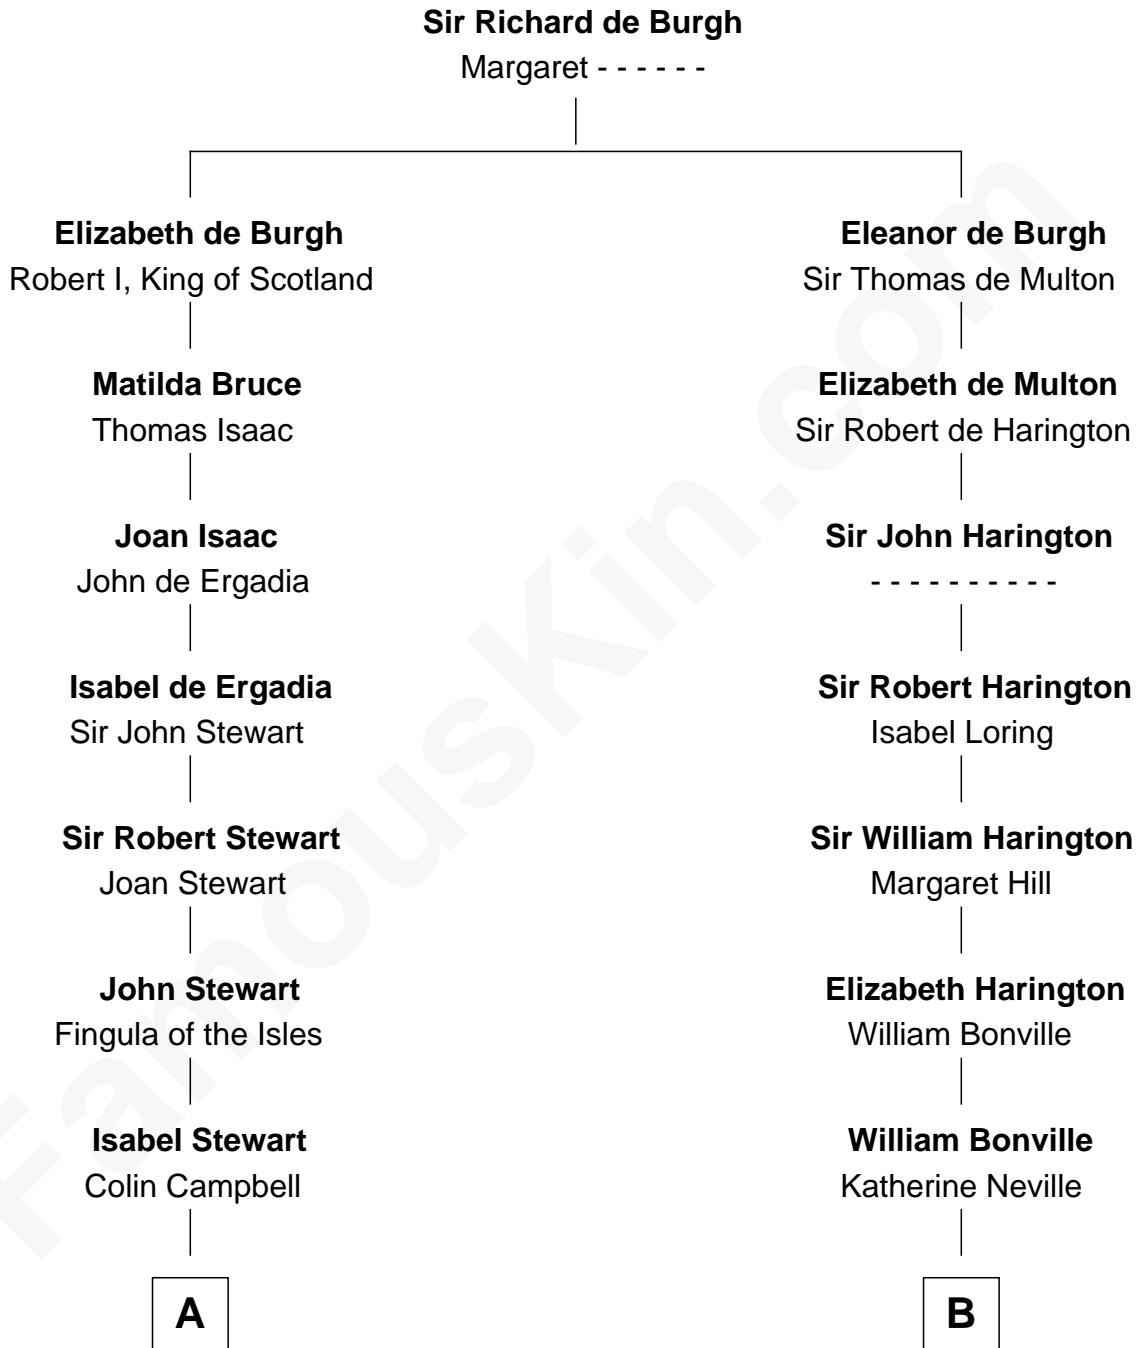

FamousKin.com

Relationship Chart of

Major John Pitcairn

British Commander at Battle of Lexington

14th cousin 5 times removed of

Colonel Robert Gould Shaw

U.S. Civil War leader of film "Glory" fame

C

Elizabeth Willard Parkman

Robert Gould Shaw

Francis George Shaw

Sarah Blake Sturgis

Colonel Robert Gould Shaw

Main character in film "Glory"

FamousKin.com