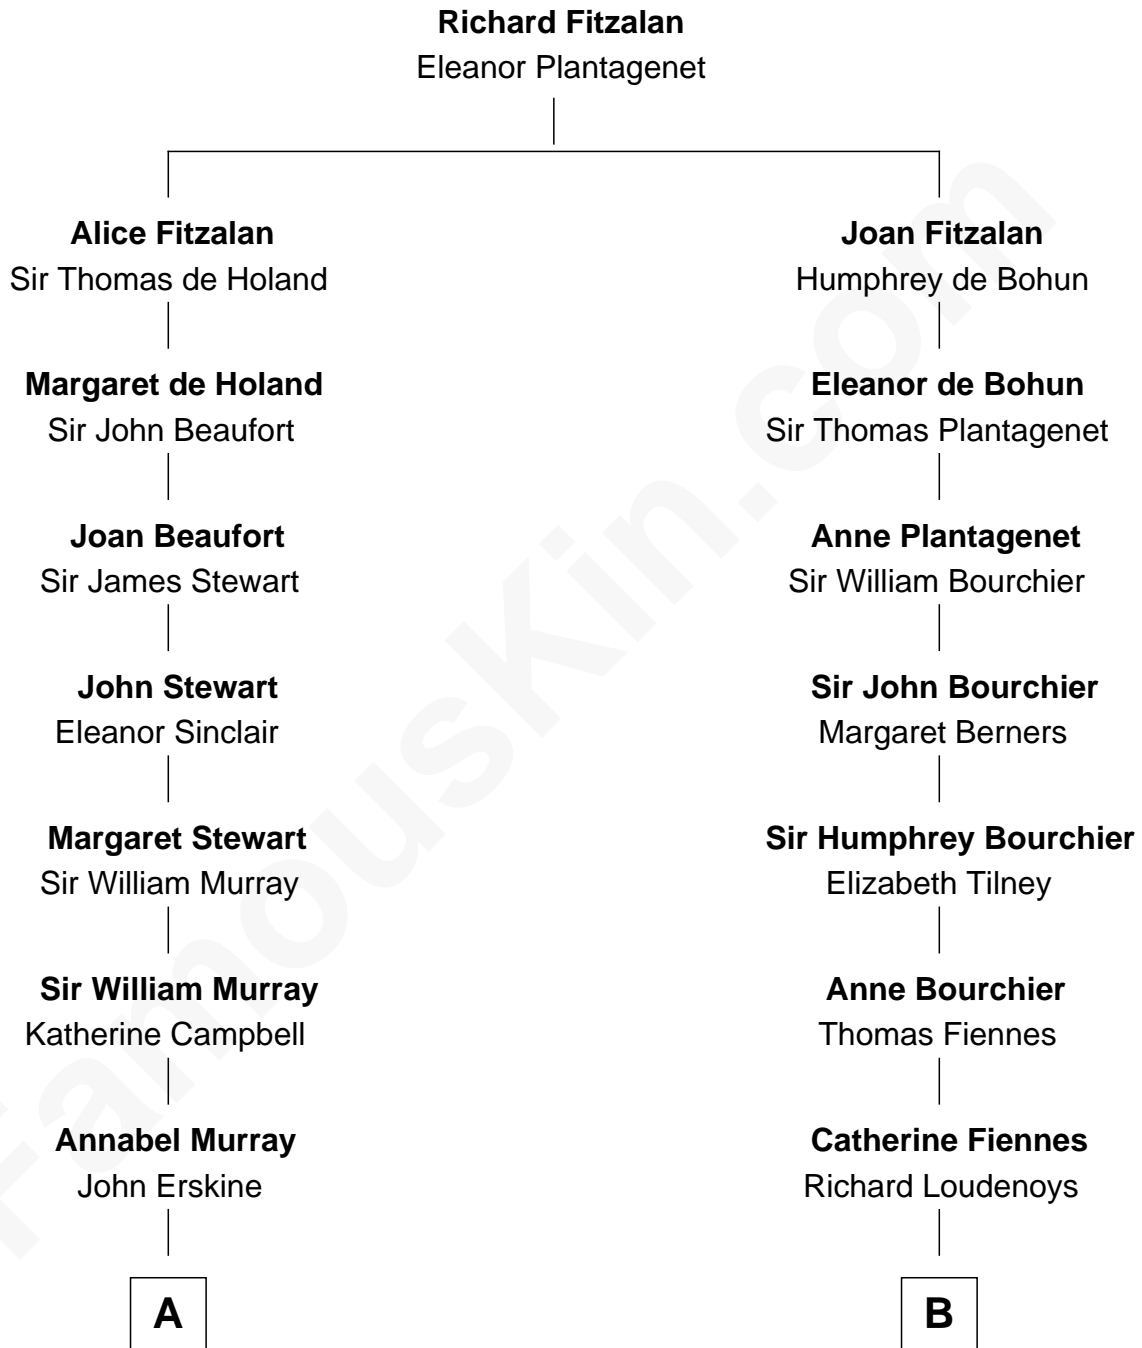

FamousKin.com

Relationship Chart of

Major John Pitcairn

British Commander at Battle of Lexington

11th cousin 10 times removed of

Anne Baxter
Movie Actress

C

Rev. David Wright

Abigail Goddard

William Carey Wright

Anna Lloyd Jones

Frank Lloyd Wright

Catherine L. Tobin

Catherine Dorothy Wright

Kenneth Stuart Baxter

Anne Baxter