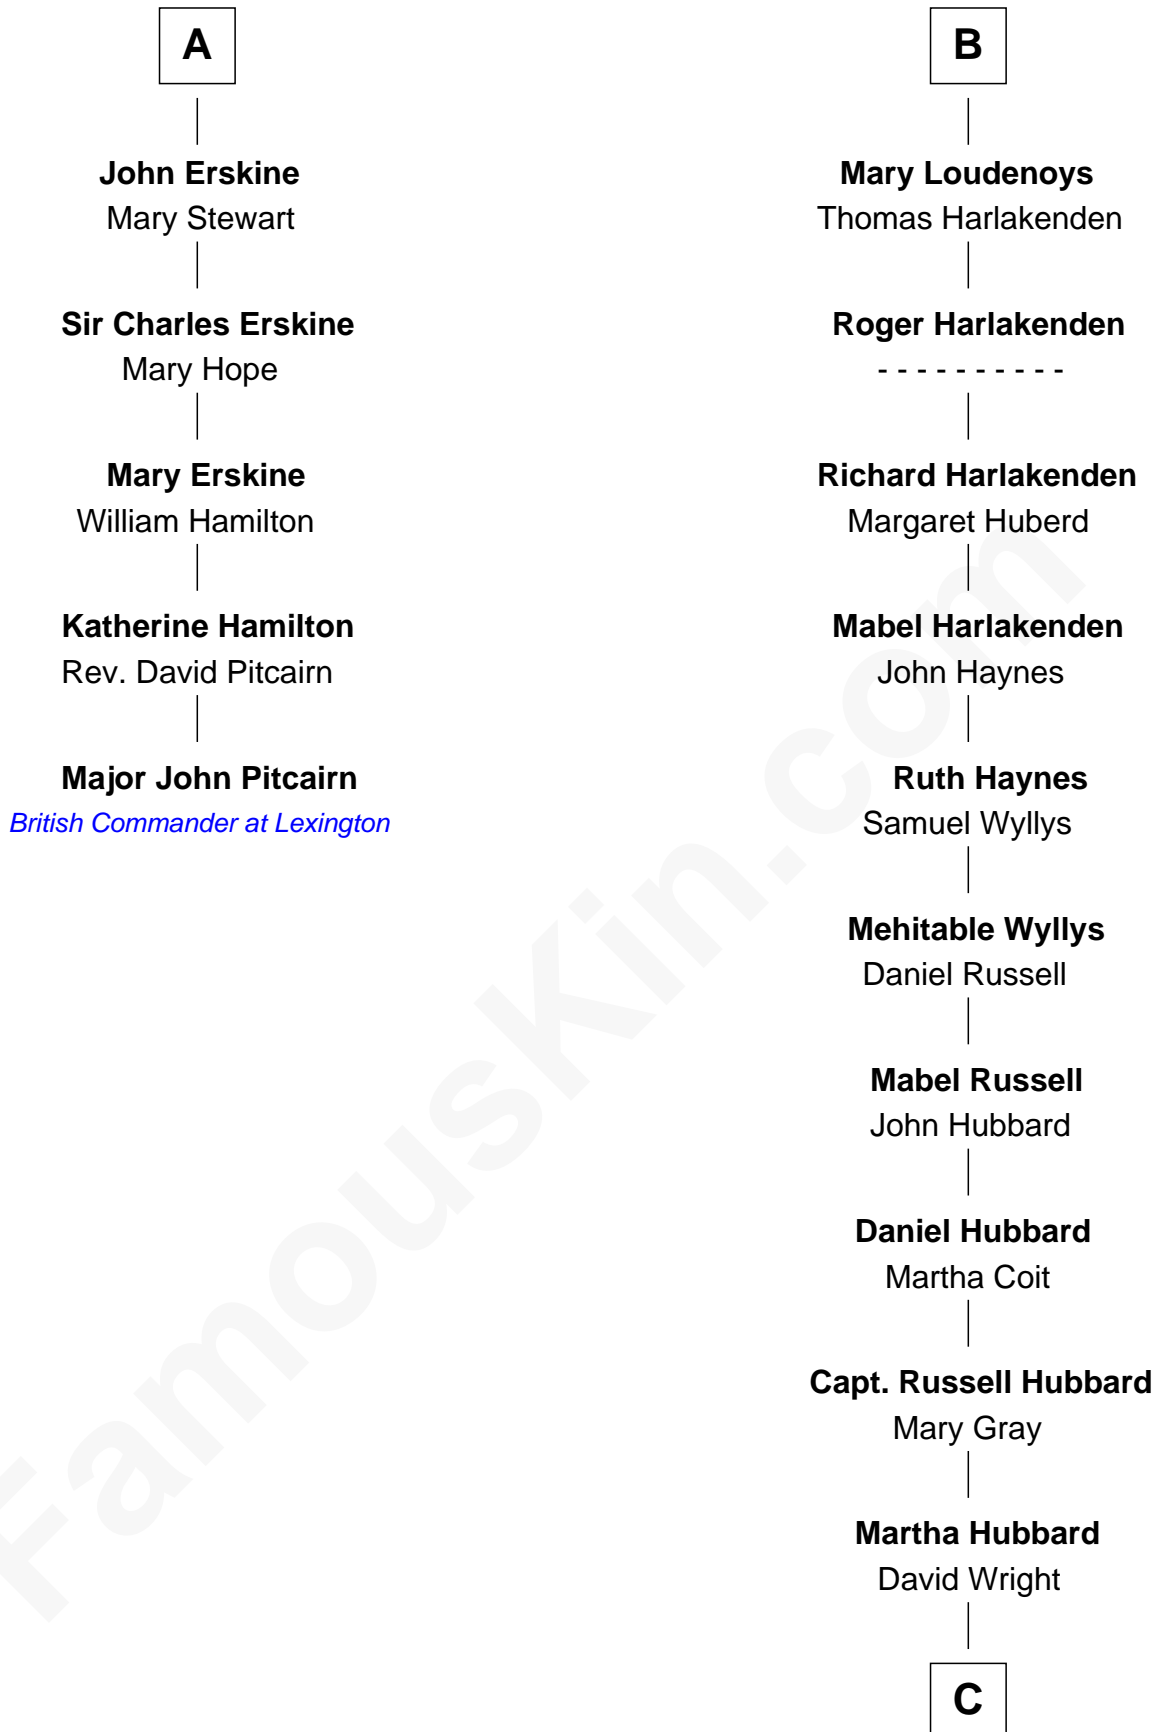

FamousKin.com

Relationship Chart of

Major John Pitcairn

British Commander at Battle of Lexington

11th cousin 10 times removed of

Anne Baxter
Movie Actress

C

Rev. David Wright

Abigail Goddard

William Carey Wright

Anna Lloyd Jones

Frank Lloyd Wright

Catherine L. Tobin

Catherine Dorothy Wright

Kenneth Stuart Baxter

Anne Baxter