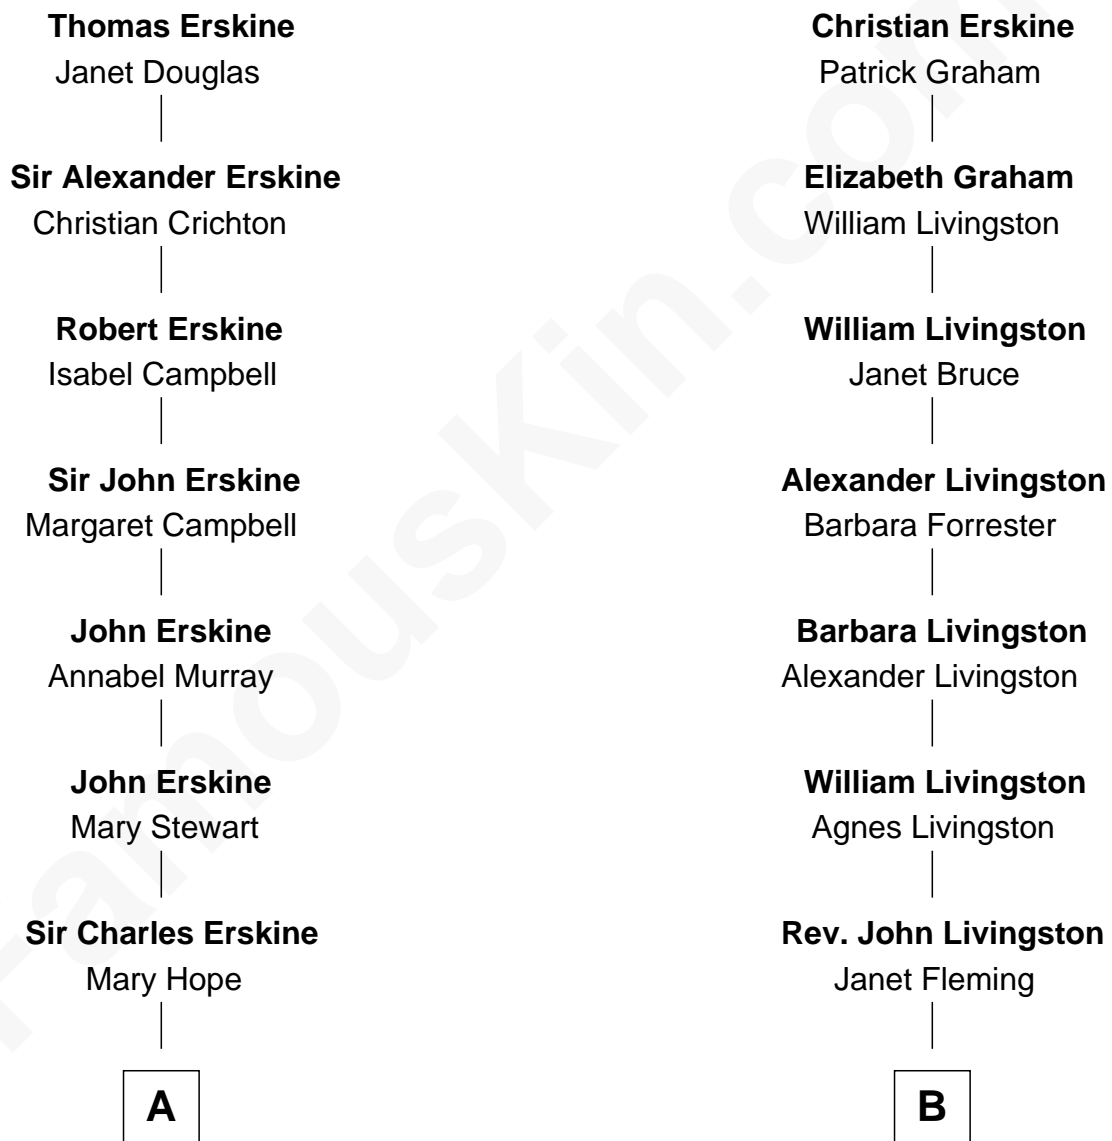

FamousKin.com

Relationship Chart of

Major John Pitcairn

British Commander at Battle of Lexington

9th cousin 7 times removed of

George H. W. Bush

41st U.S. President

Sir Robert Erskine

Elizabeth Lindsay

A

Mary Erskine
William Hamilton

Katherine Hamilton
Rev. David Pitcairn

Major John Pitcairn
British Commander at Lexington

B

Robert Livingston
Alida Schuyler

Gilbert Robert Livingston
Cornelia Beekman