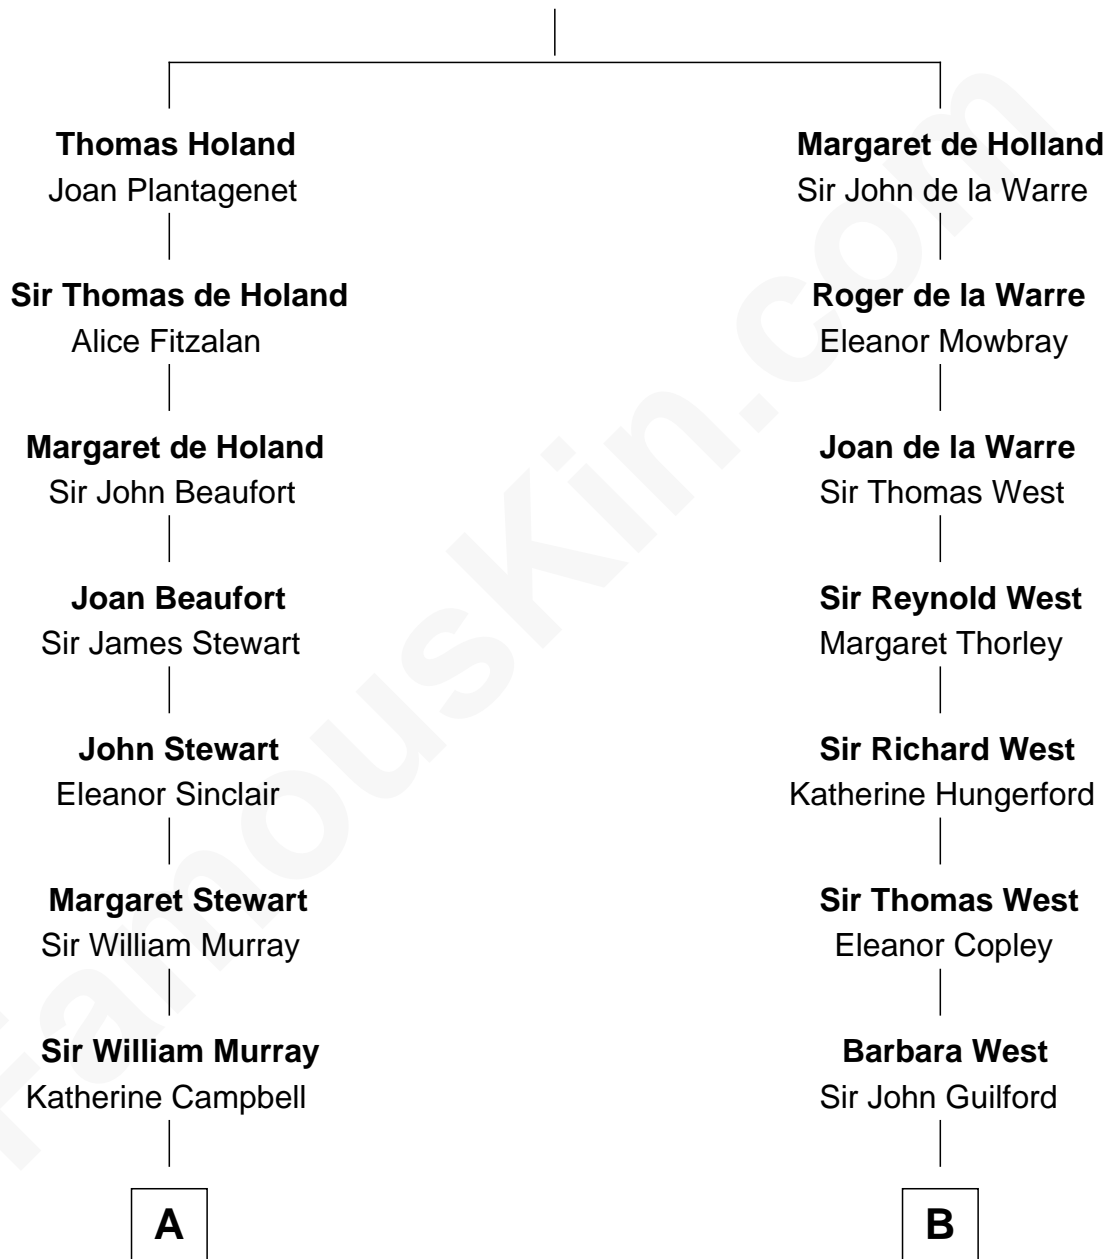

FamousKin.com

Relationship Chart of

Major John Pitcairn

British Commander at Battle of Lexington

12th cousin 8 times removed of

George H. W. Bush
41st U.S. President

Sir Robert de Holland
Maude la Zouche

C

Harriet Eleanor Fay
Rev. James Smith Bush

Samuel Prescott Bush
Flora Sheldon

Prescott Sheldon Bush
Dorothy Wear Walker

George H. W. Bush
41st U.S. President

FamousKin.com