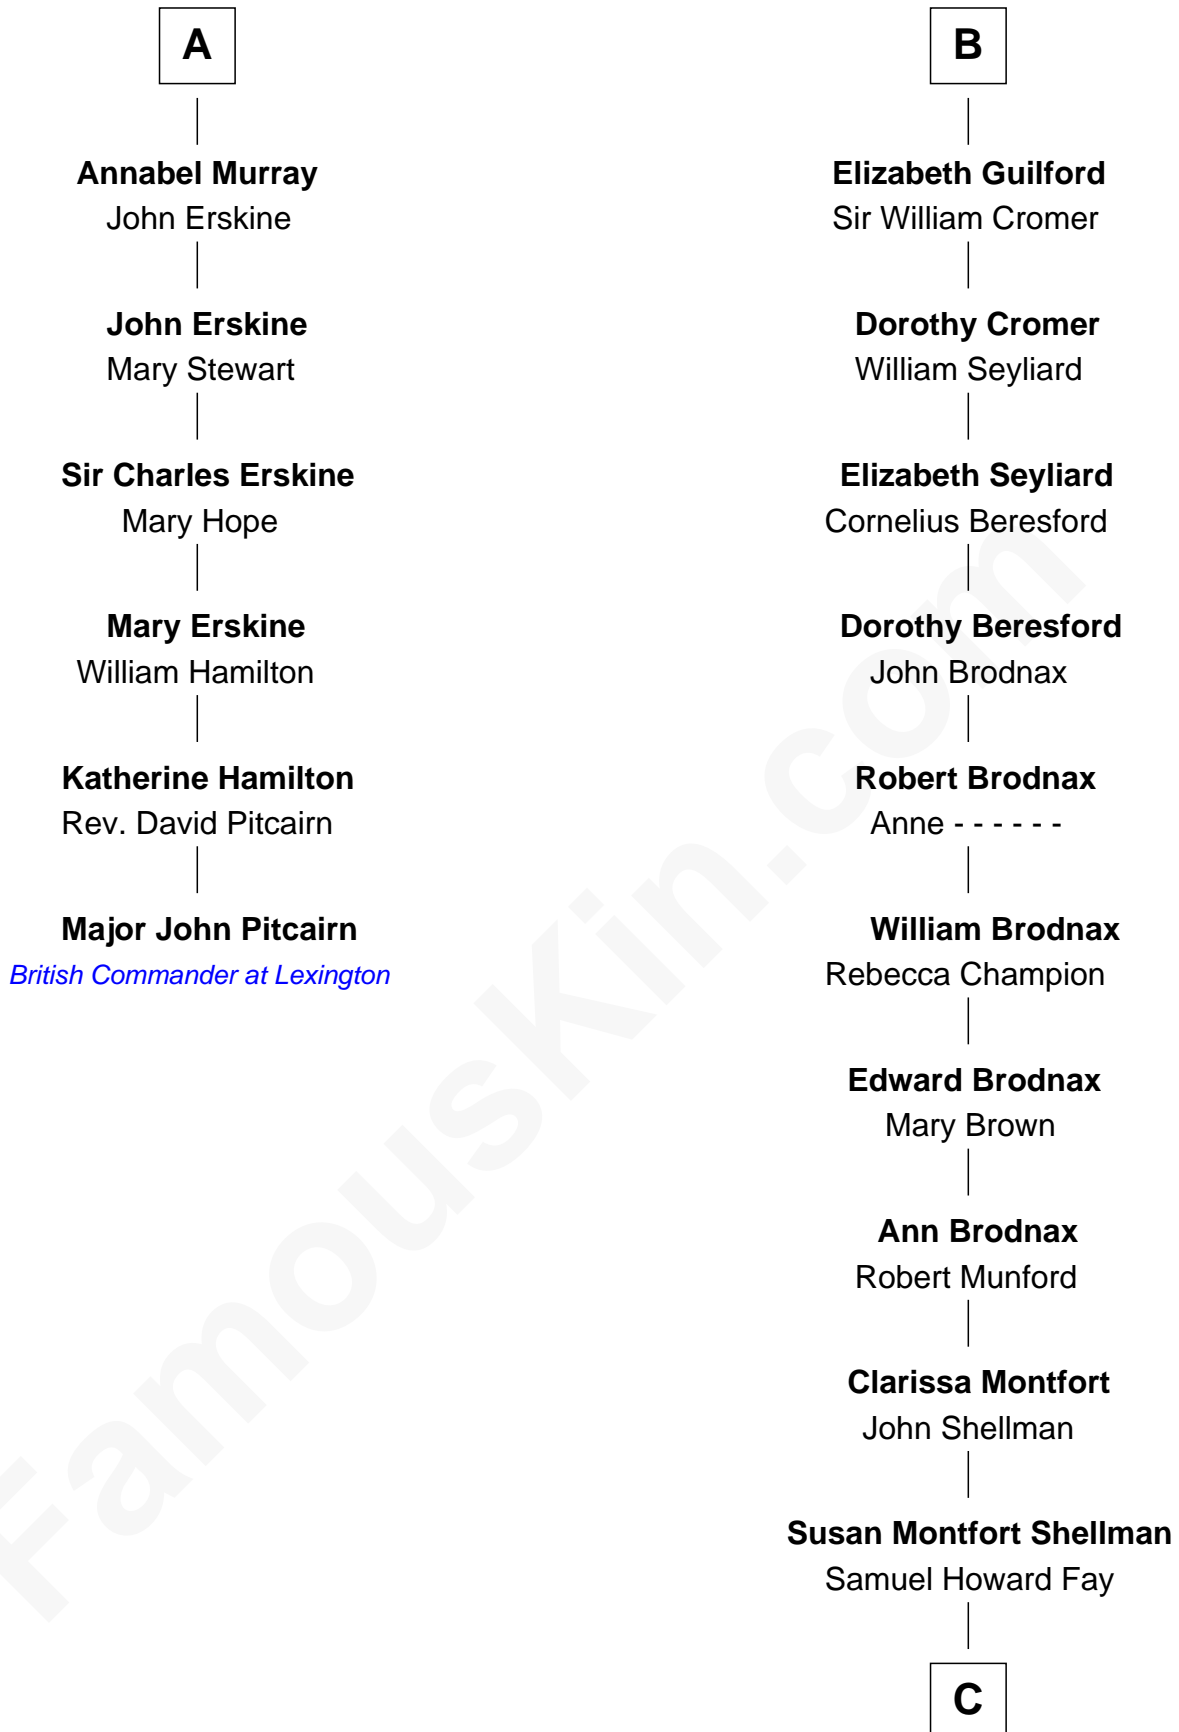

FamousKin.com

Relationship Chart of

Major John Pitcairn

British Commander at Battle of Lexington

12th cousin 8 times removed of

George H. W. Bush
41st U.S. President

Sir Robert de Holland
Maude la Zouche

C

Harriet Eleanor Fay
Rev. James Smith Bush

Samuel Prescott Bush
Flora Sheldon

Prescott Sheldon Bush
Dorothy Wear Walker

George H. W. Bush
41st U.S. President

FamousKin.com