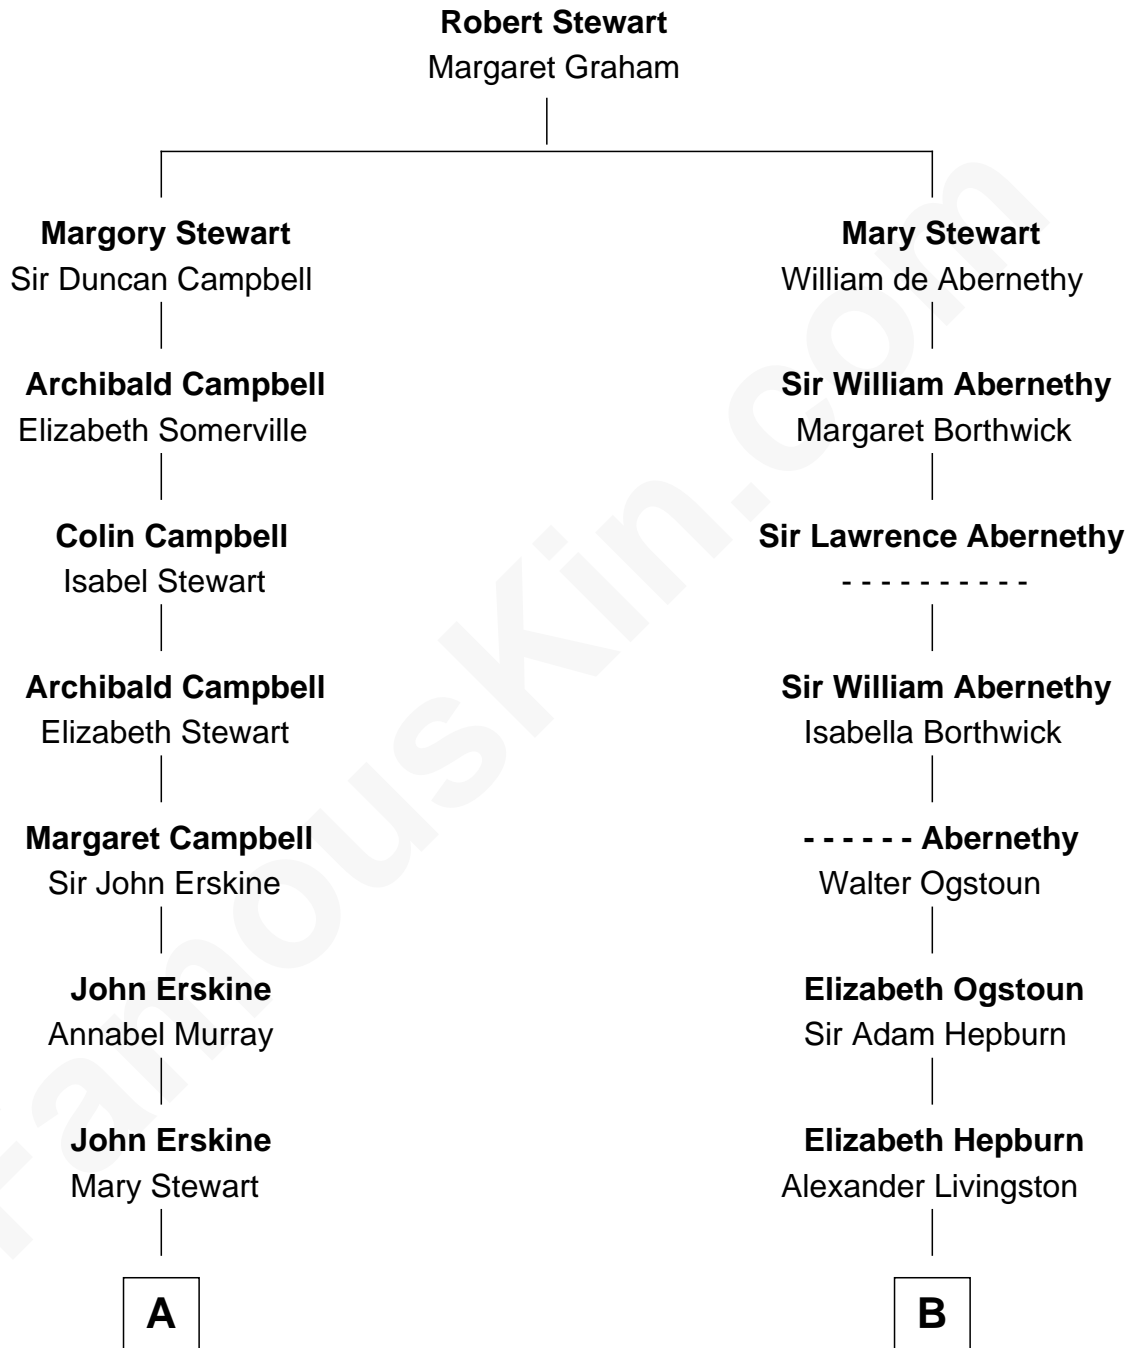

FamousKin.com

Relationship Chart of

Major John Pitcairn

British Commander at Battle of Lexington

10th cousin 10 times removed of

George H. W. Bush
41st U.S. President

C

Mary Elizabeth Butler
Robert Emmet Sheldon

Flora Sheldon
Samuel Prescott Bush

Prescott Sheldon Bush
Dorothy Wear Walker

George H. W. Bush
41st U.S. President

FamousKin.com