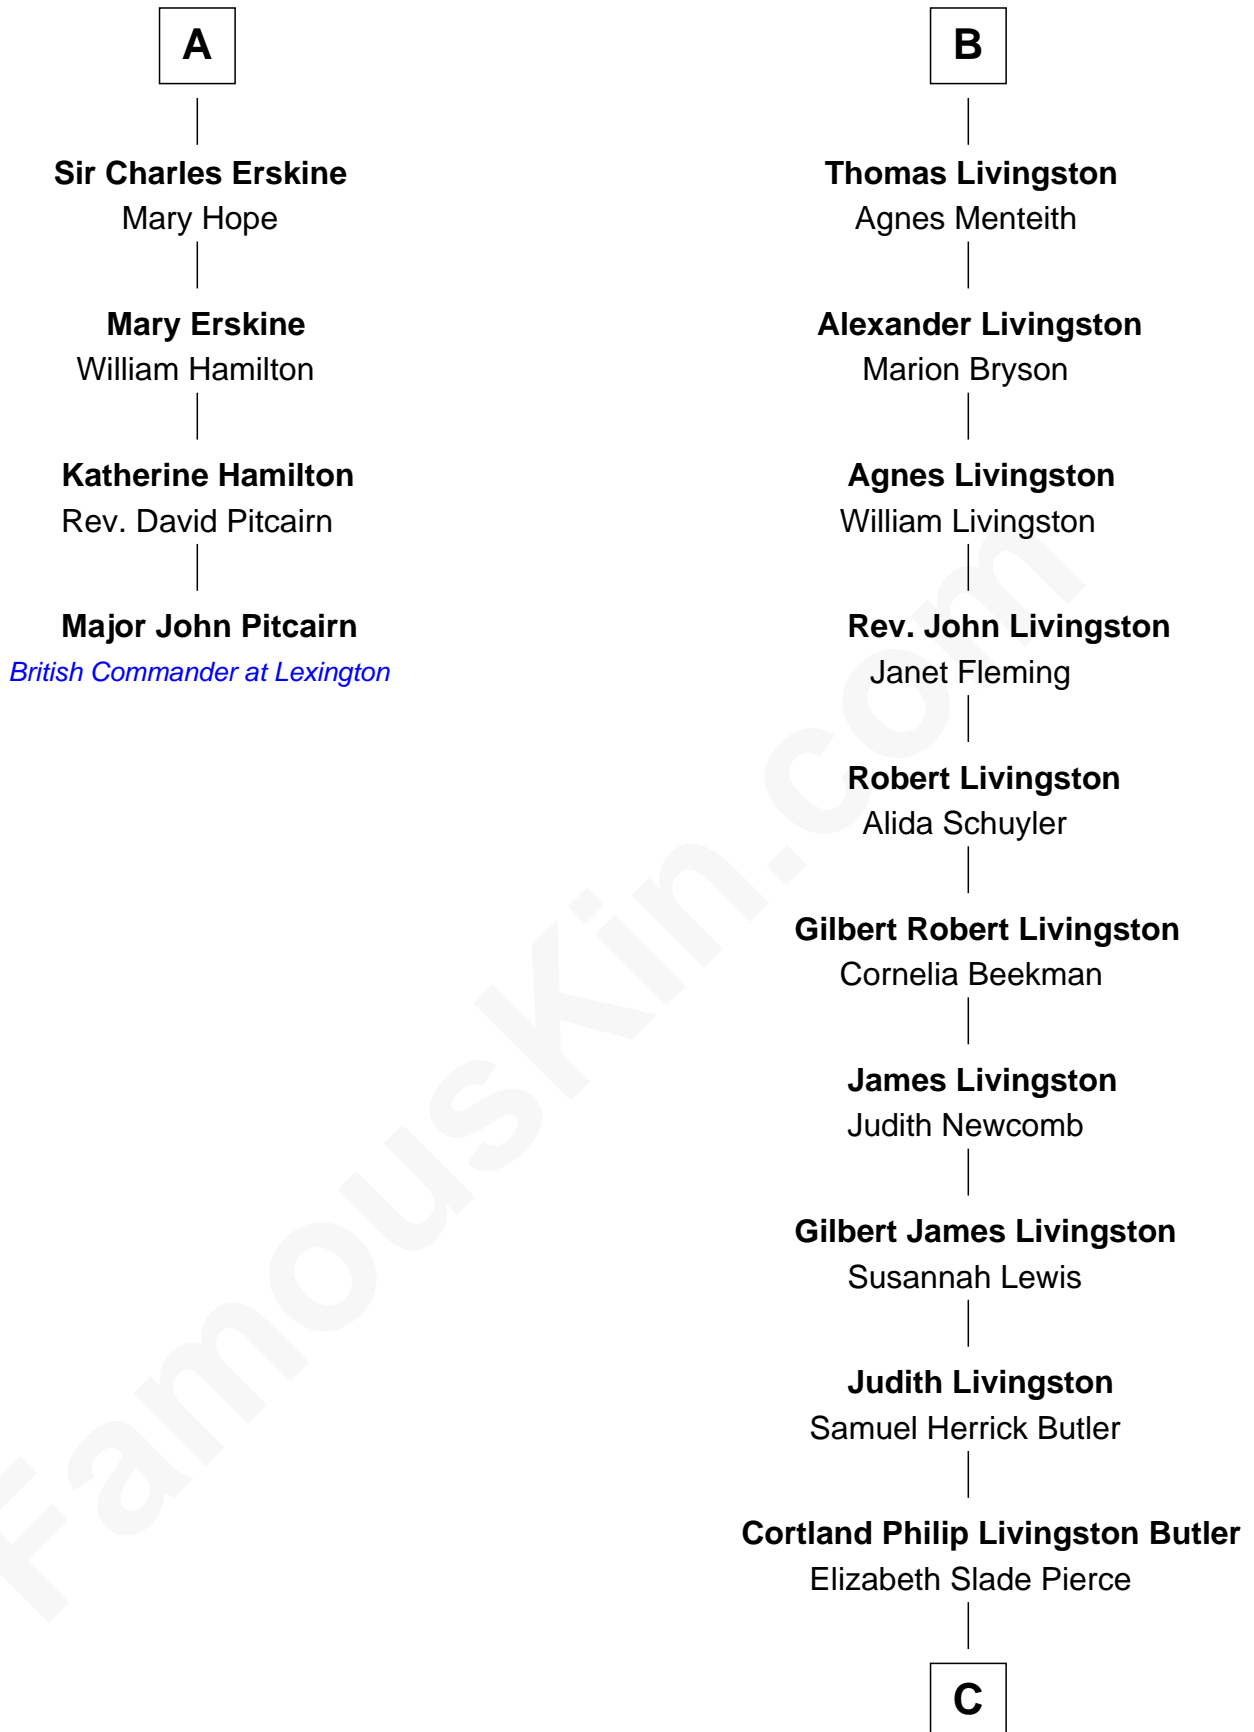

FamousKin.com

Relationship Chart of

Major John Pitcairn

British Commander at Battle of Lexington

10th cousin 10 times removed of

George H. W. Bush
41st U.S. President

C

Mary Elizabeth Butler
Robert Emmet Sheldon

Flora Sheldon
Samuel Prescott Bush

Prescott Sheldon Bush
Dorothy Wear Walker

George H. W. Bush
41st U.S. President

FamousKin.com