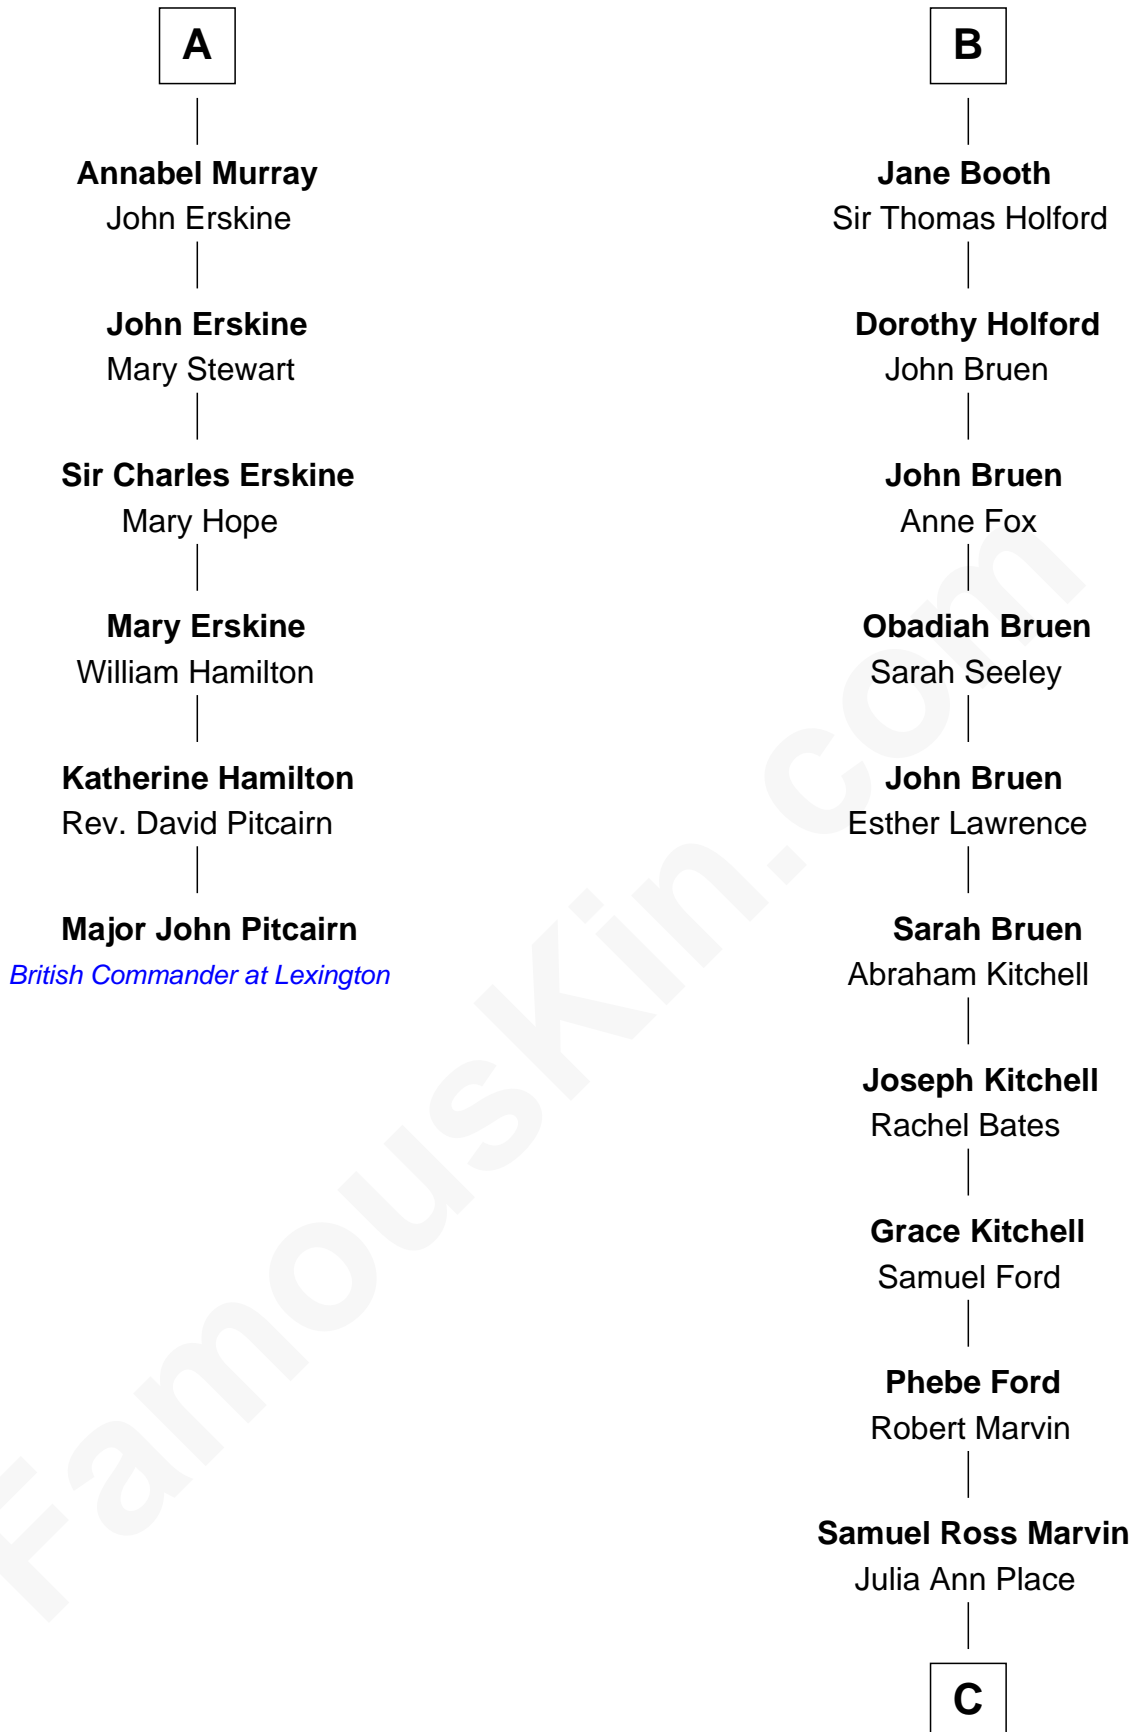

FamousKin.com

Relationship Chart of

Major John Pitcairn

British Commander at Battle of Lexington

12th cousin 8 times removed of

Barbara (Pierce) Bush

First Lady of President George H.W. Bush

Sir Robert de Holland

Maude la Zouche

C

Jerome Place Marvin

Martha Ann Stokes

Mabel Marvin

Scott Pierce

Marvin Pierce

Pauline Robinson

Barbara (Pierce) Bush

First Lady of George H.W. Bush

FamousKin.com