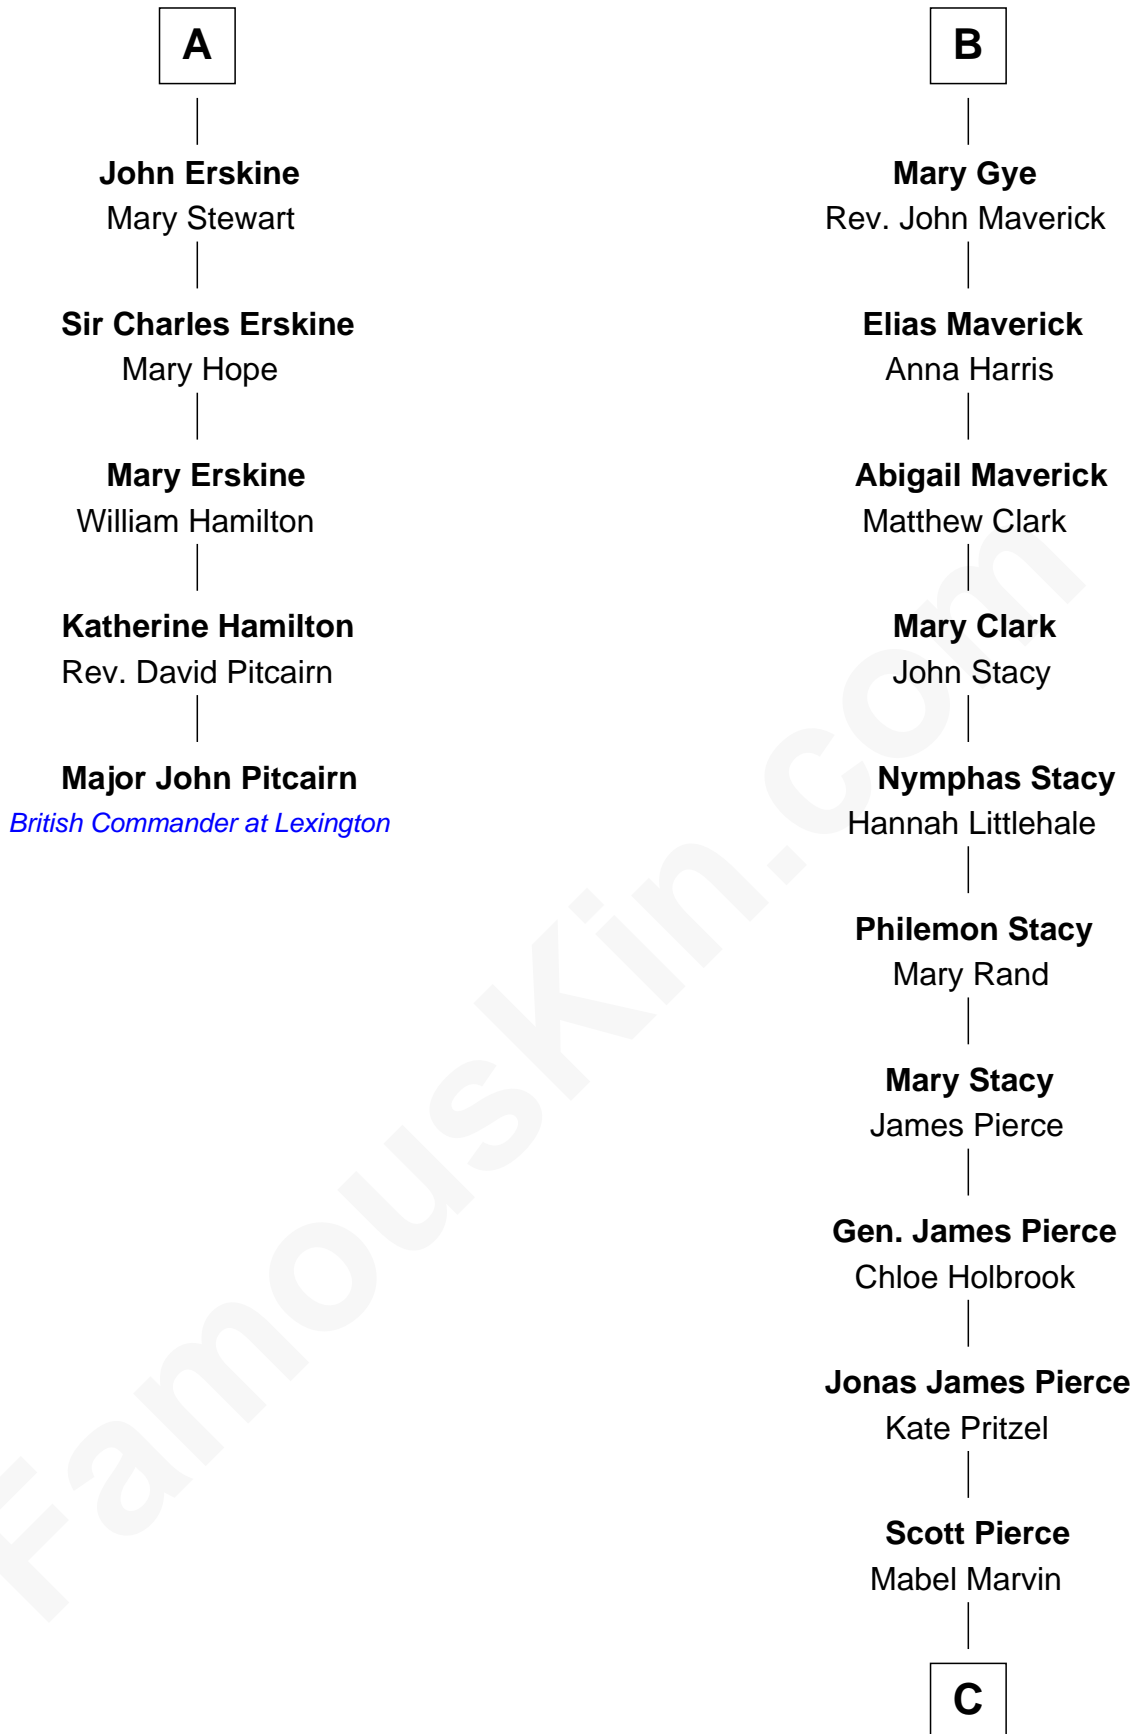

FamousKin.com

Relationship Chart of

Major John Pitcairn

British Commander at Battle of Lexington

11th cousin 8 times removed of

George W. Bush
43rd U.S. President

C

Marvin Pierce
Pauline Robinson

Barbara Pierce
George Herbert Walker Bush

George W. Bush
43rd U.S. President

FamousKin.com