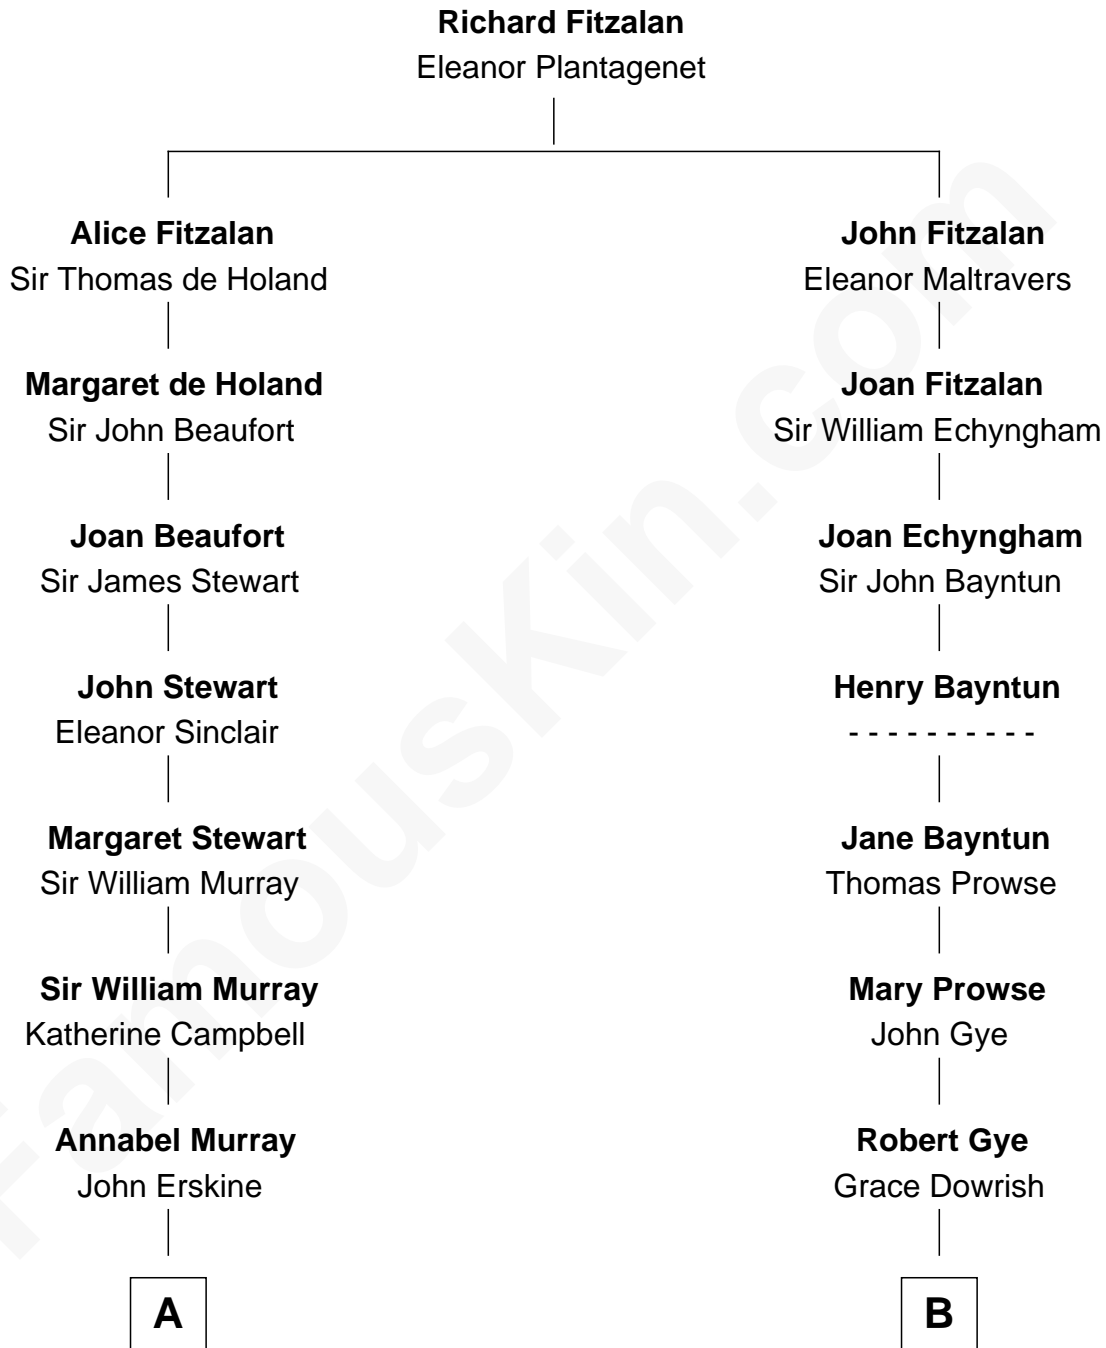

FamousKin.com

Relationship Chart of

Major John Pitcairn

British Commander at Battle of Lexington

11th cousin 8 times removed of

George W. Bush
43rd U.S. President

C

Marvin Pierce
Pauline Robinson

Barbara Pierce
George Herbert Walker Bush

George W. Bush
43rd U.S. President

FamousKin.com