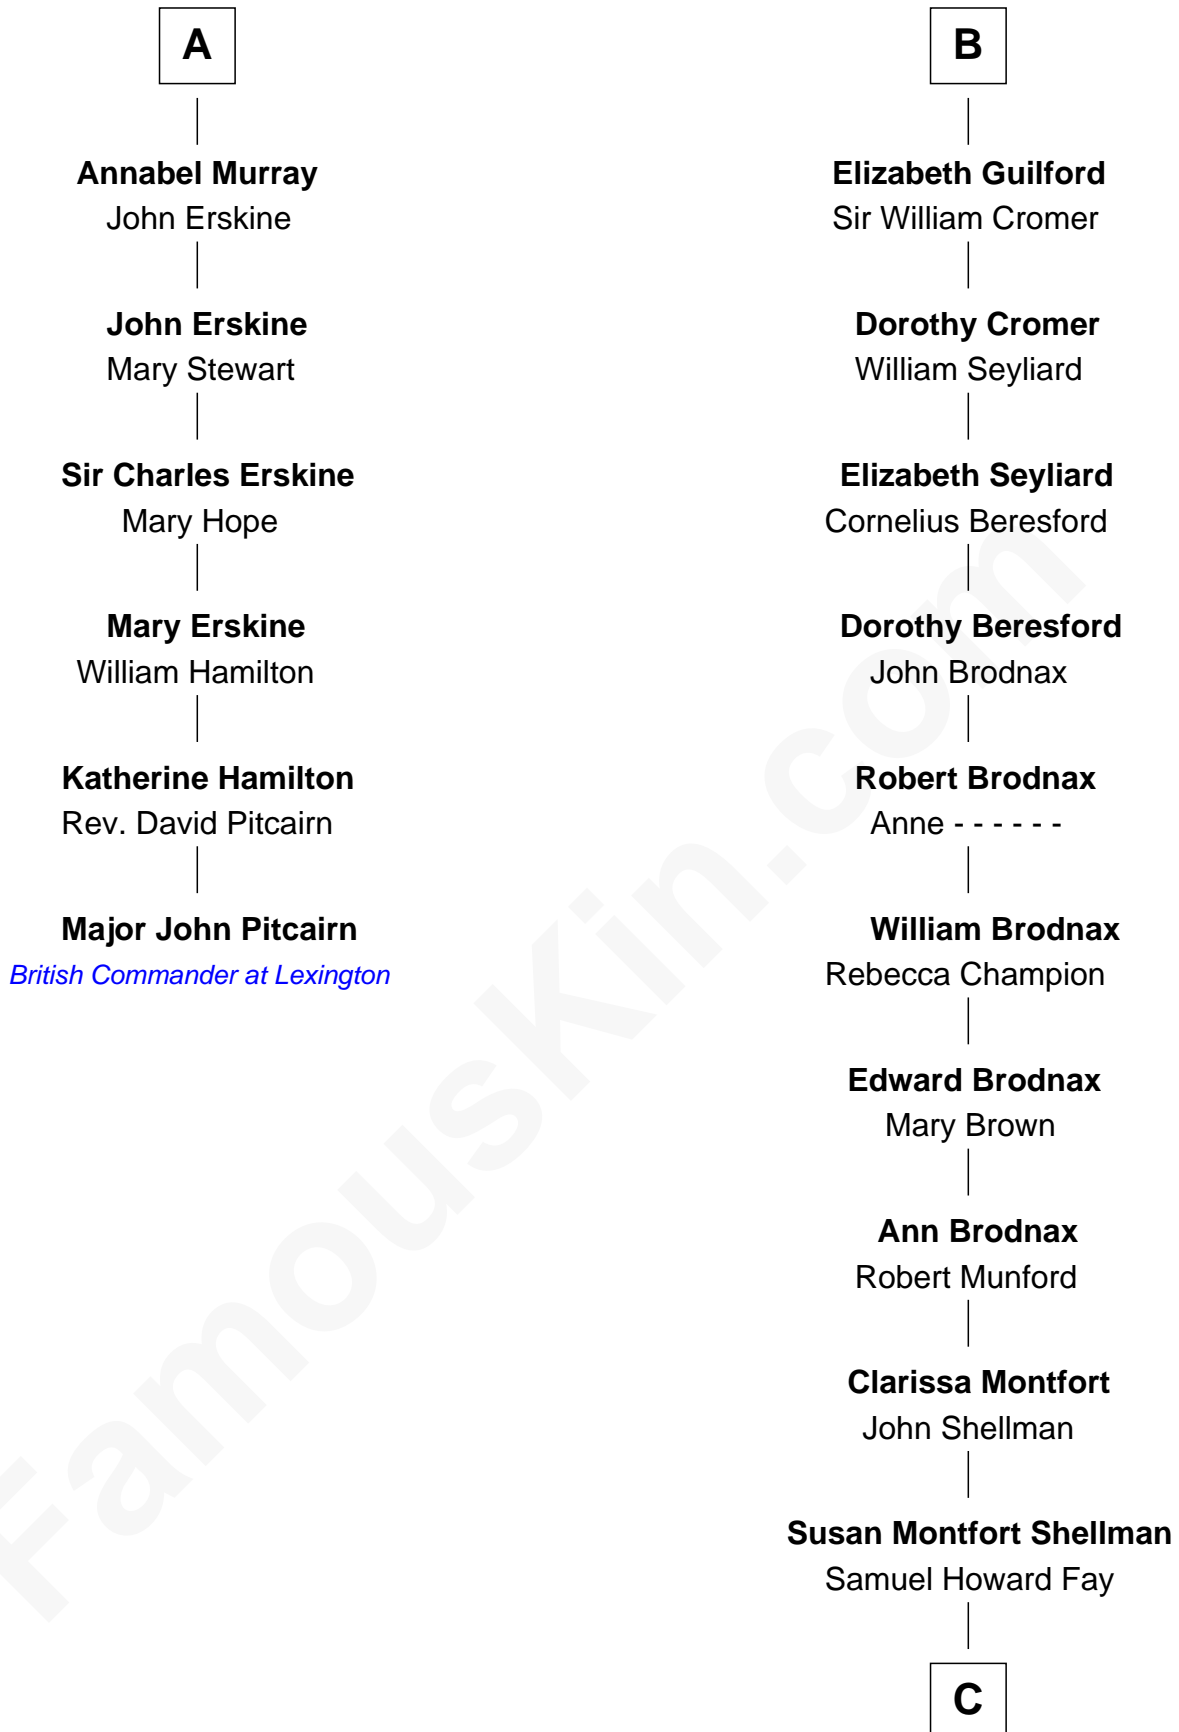

## Relationship Chart of

### Major John Pitcairn

*British Commander at Battle of Lexington*

12th cousin 9 times removed of

**George W. Bush**  
*43rd U.S. President*

**Sir Robert de Holland**  
Maude la Zouche

**C**

**Harriet Eleanor Fay**  
Rev. James Smith Bush

**Samuel Prescott Bush**  
Flora Sheldon

**Prescott Sheldon Bush**  
Dorothy Wear Walker

**George Herbert Walker Bush**  
Barbara Pierce

**George W. Bush**  
*43rd U.S. President*

FamousKin.com