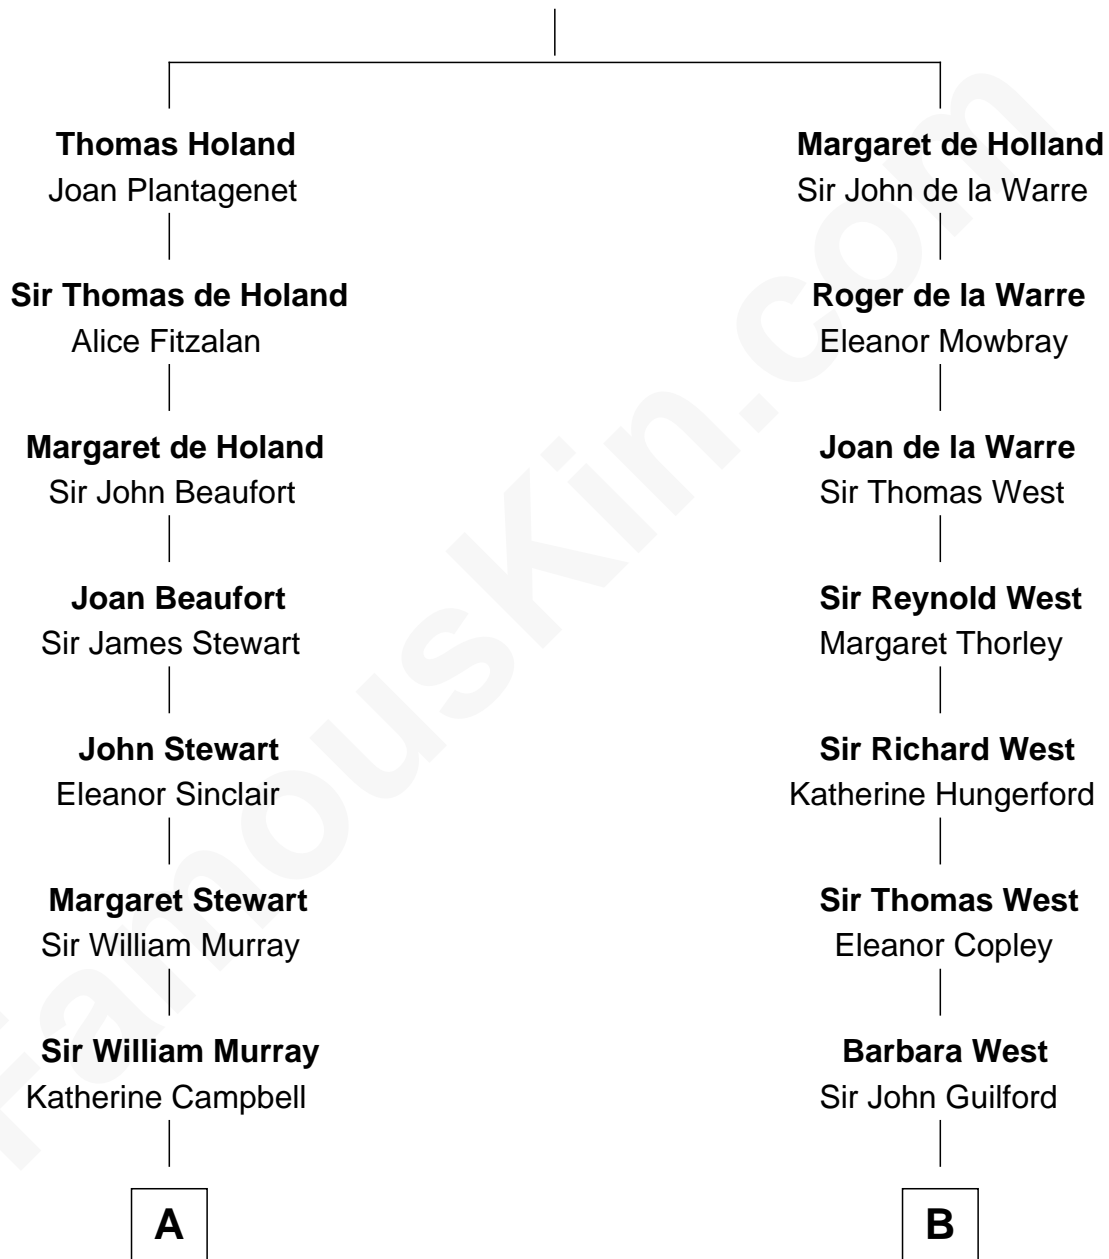

## Relationship Chart of

### Major John Pitcairn

*British Commander at Battle of Lexington*

12th cousin 9 times removed of

**George W. Bush**  
*43rd U.S. President*

**Sir Robert de Holland**  
Maude la Zouche

**C**

**Harriet Eleanor Fay**  
Rev. James Smith Bush

**Samuel Prescott Bush**  
Flora Sheldon

**Prescott Sheldon Bush**  
Dorothy Wear Walker

**George Herbert Walker Bush**  
Barbara Pierce

**George W. Bush**  
*43rd U.S. President*

FamousKin.com