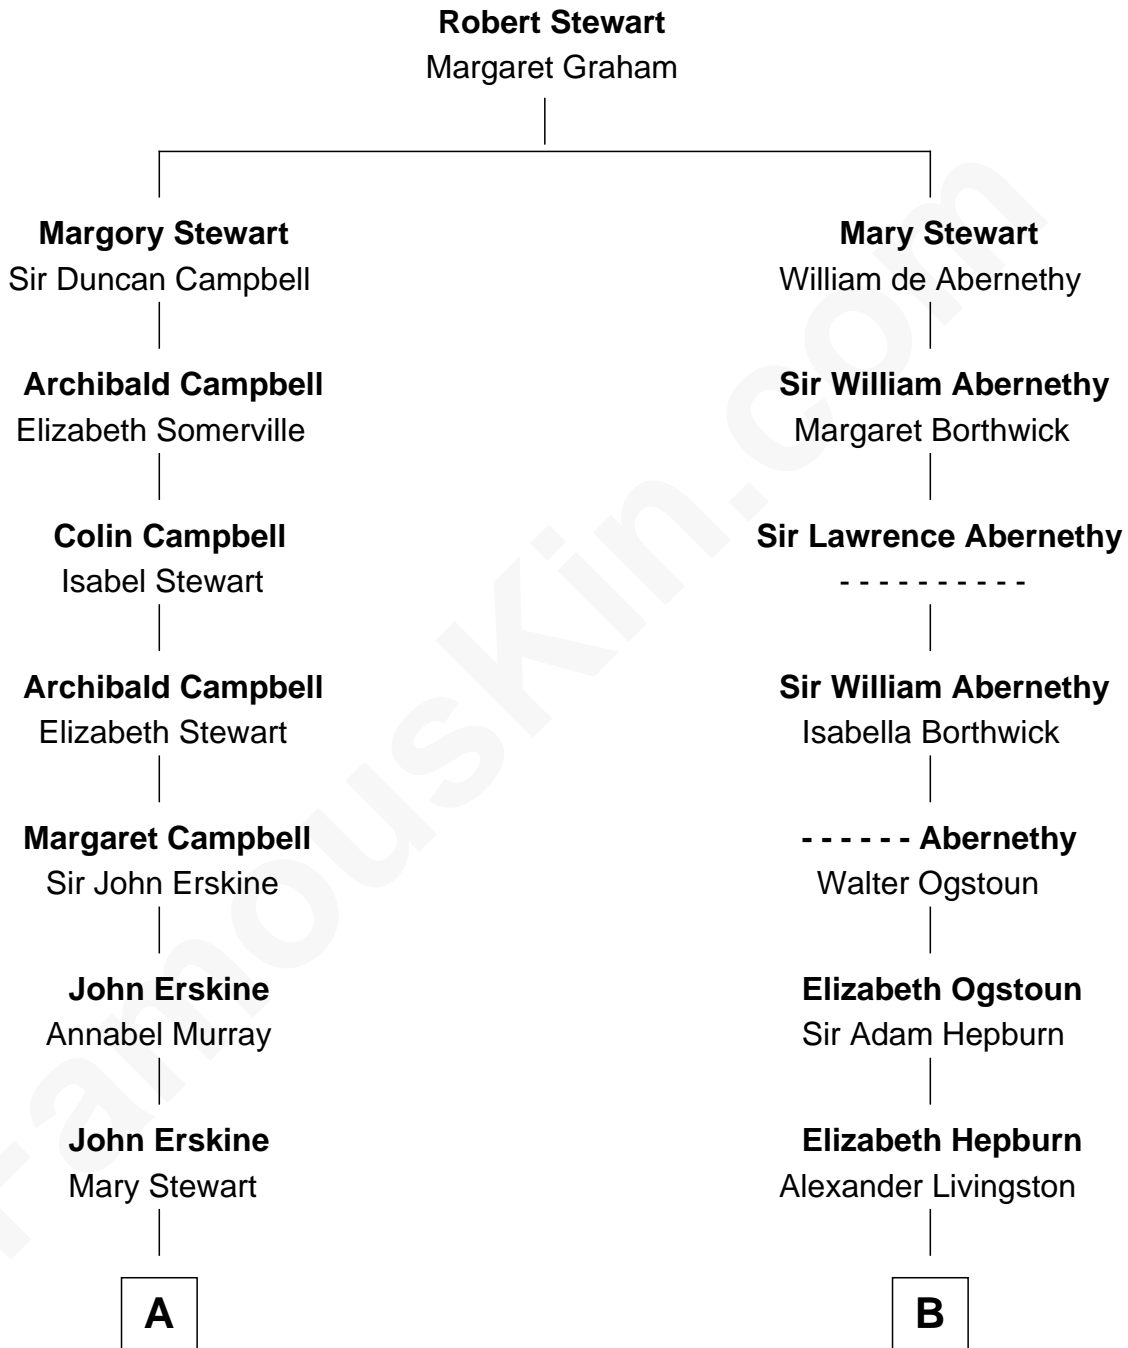

FamousKin.com

Relationship Chart of

Major John Pitcairn

British Commander at Battle of Lexington

10th cousin 11 times removed of

George W. Bush
43rd U.S. President

C

Mary Elizabeth Butler
Robert Emmet Sheldon

Flora Sheldon
Samuel Prescott Bush

Prescott Sheldon Bush
Dorothy Wear Walker

George Herbert Walker Bush
Barbara Pierce

George W. Bush
43rd U.S. President

FamousKin.com