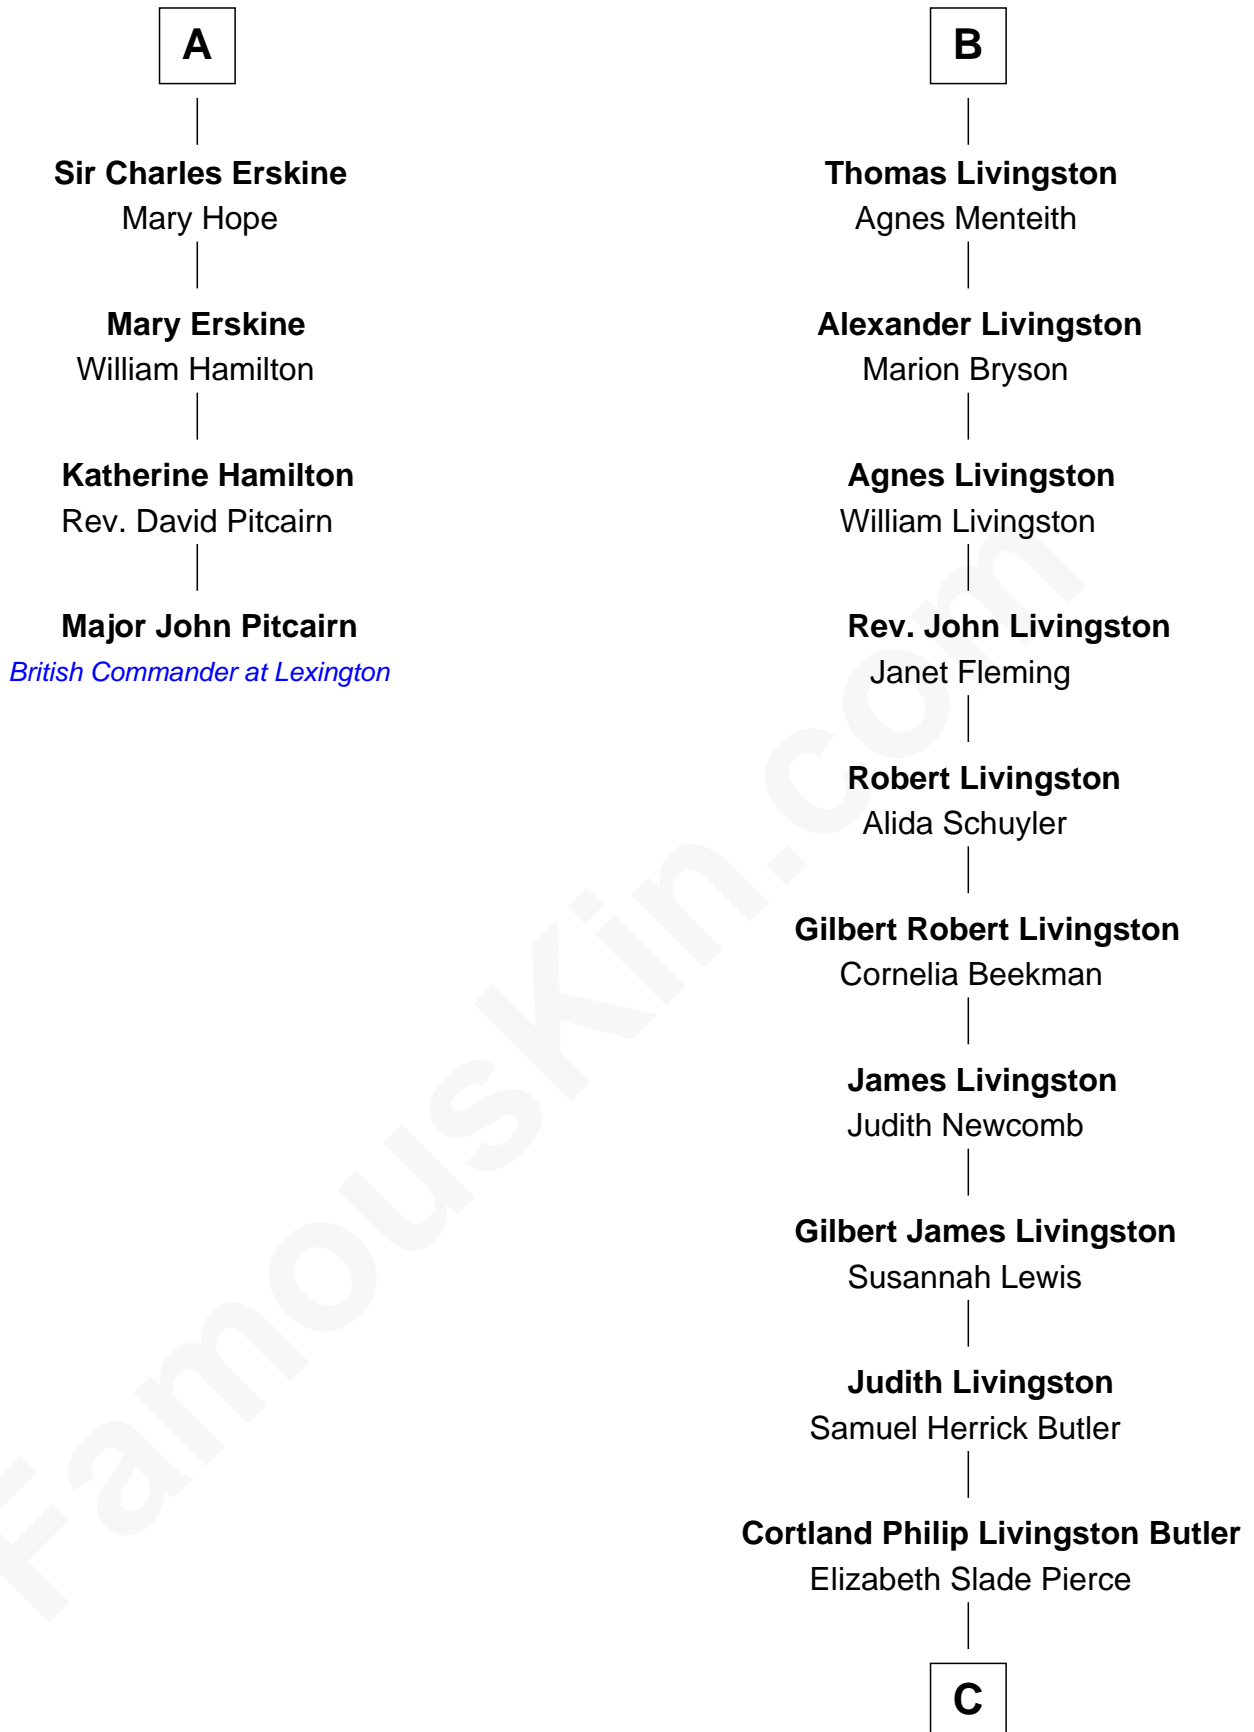

FamousKin.com

Relationship Chart of

Major John Pitcairn

British Commander at Battle of Lexington

10th cousin 11 times removed of

George W. Bush
43rd U.S. President

C

Mary Elizabeth Butler
Robert Emmet Sheldon

Flora Sheldon
Samuel Prescott Bush

Prescott Sheldon Bush
Dorothy Wear Walker

George Herbert Walker Bush
Barbara Pierce

George W. Bush
43rd U.S. President

FamousKin.com