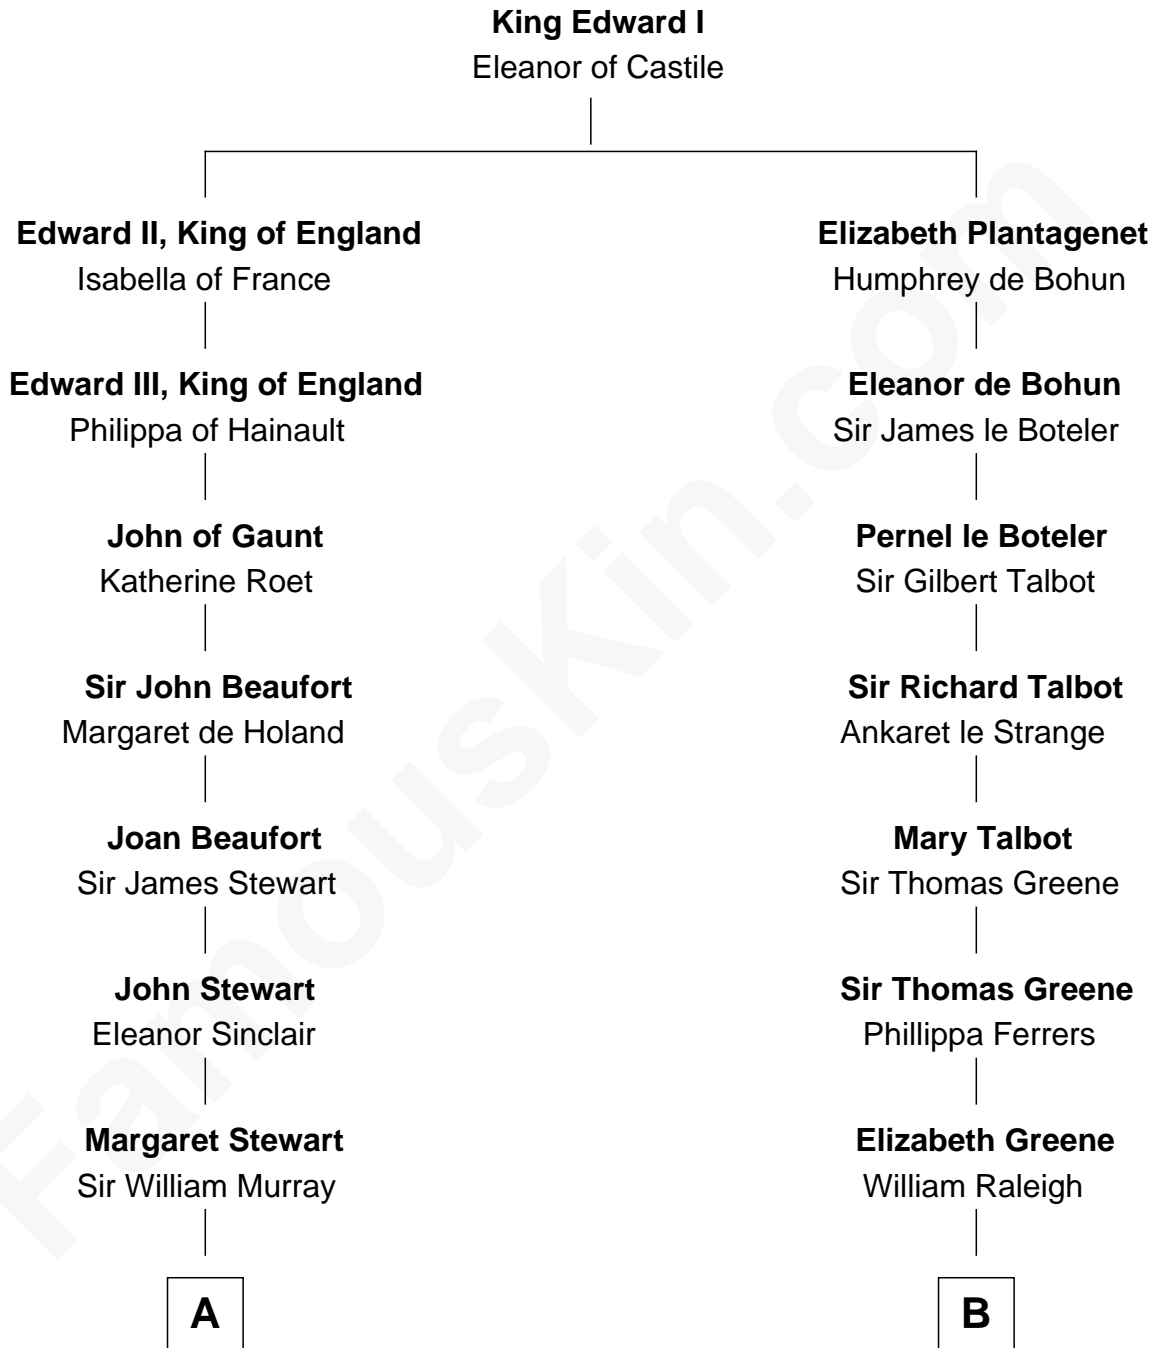

FamousKin.com

Relationship Chart of

Major John Pitcairn

British Commander at Battle of Lexington

13th cousin 6 times removed of

Lucretia (Rudolph) Garfield

First Lady of President James Garfield

C

Elijah Mason
Lucretia Greene

Arabella Greene Mason
Zebulon Rudolph

Lucretia (Rudolph) Garfield
First Lady of James Garfield

FamousKin.com