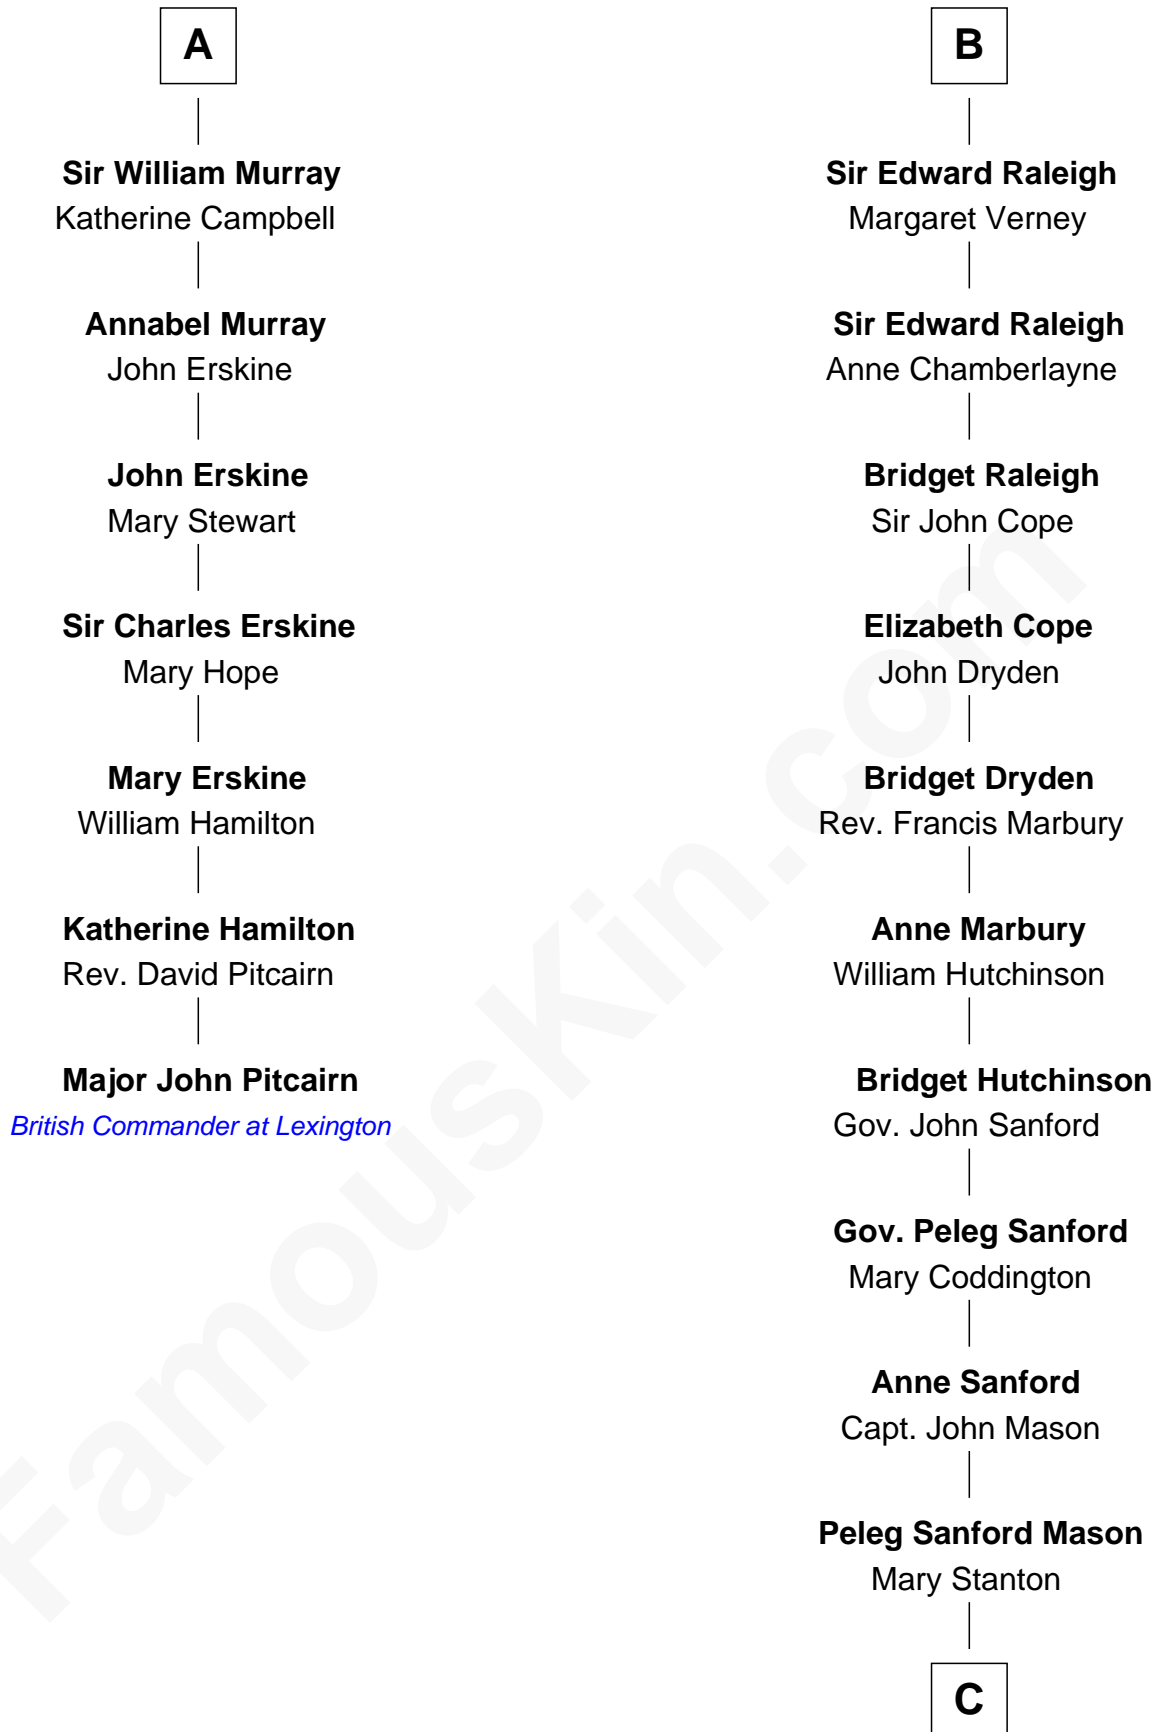

FamousKin.com

Relationship Chart of

Major John Pitcairn

British Commander at Battle of Lexington

13th cousin 6 times removed of

Lucretia (Rudolph) Garfield

First Lady of President James Garfield

C

Elijah Mason
Lucretia Greene

Arabella Greene Mason
Zebulon Rudolph

Lucretia (Rudolph) Garfield
First Lady of James Garfield

FamousKin.com