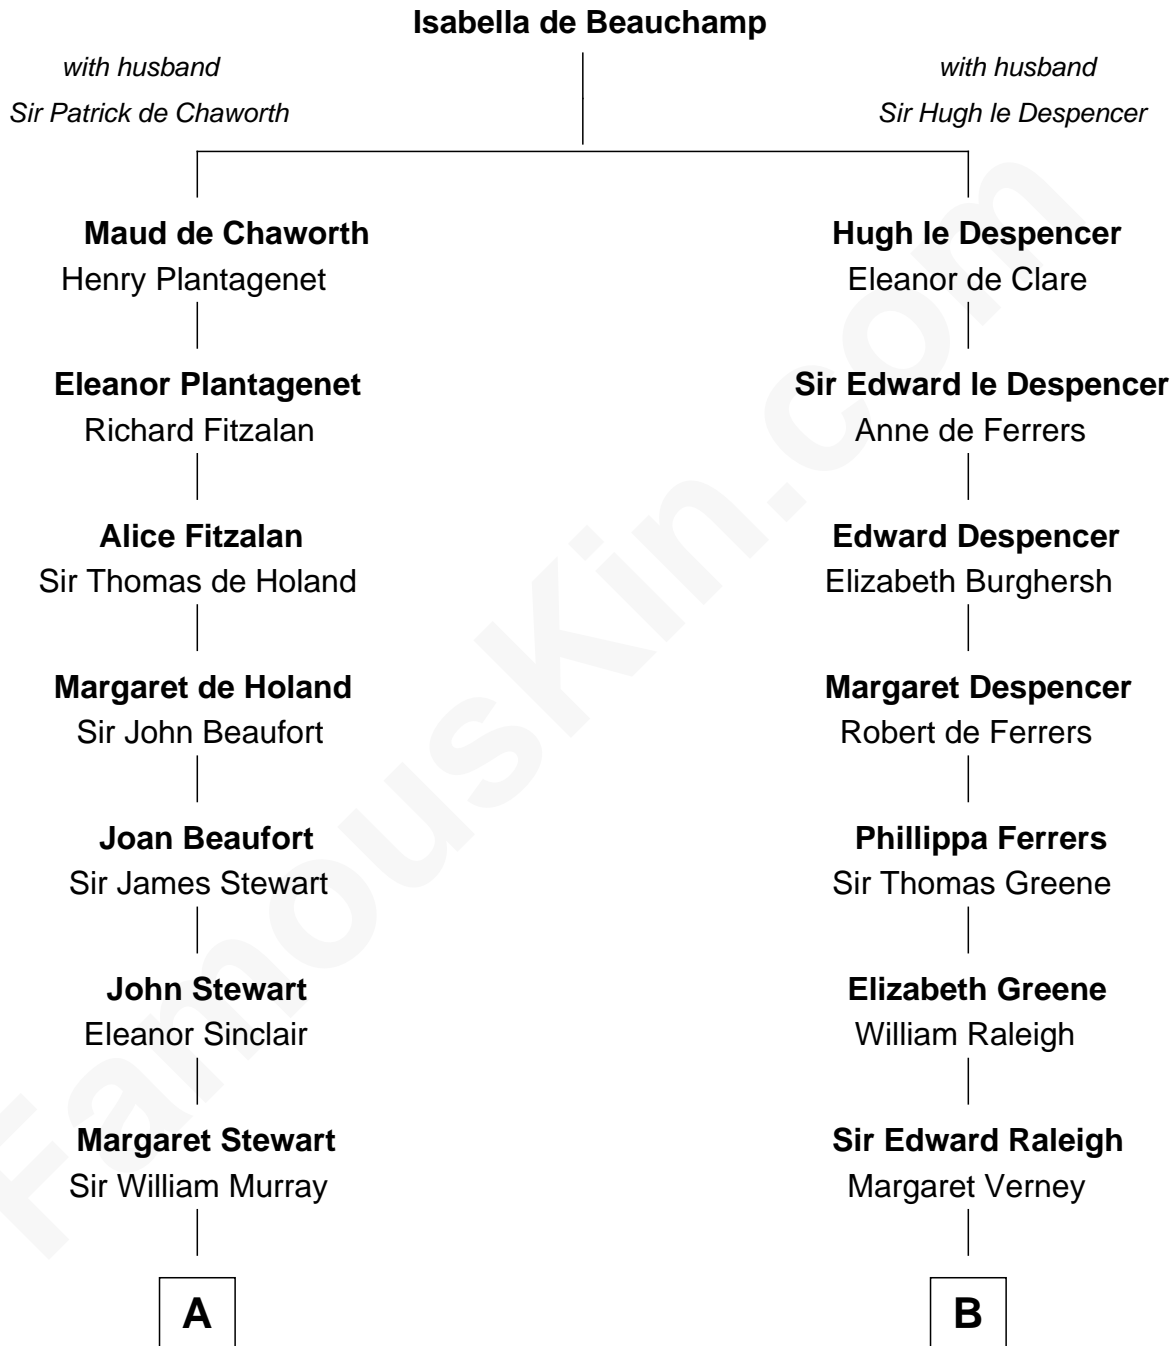

FamousKin.com

Relationship Chart of

Major John Pitcairn

British Commander at Battle of Lexington

13th cousin 5 times removed of

Lucretia (Rudolph) Garfield

First Lady of President James Garfield

C

Arabella Greene Mason

Zebulon Rudolph

Lucretia (Rudolph) Garfield

First Lady of James Garfield

FamousKin.com