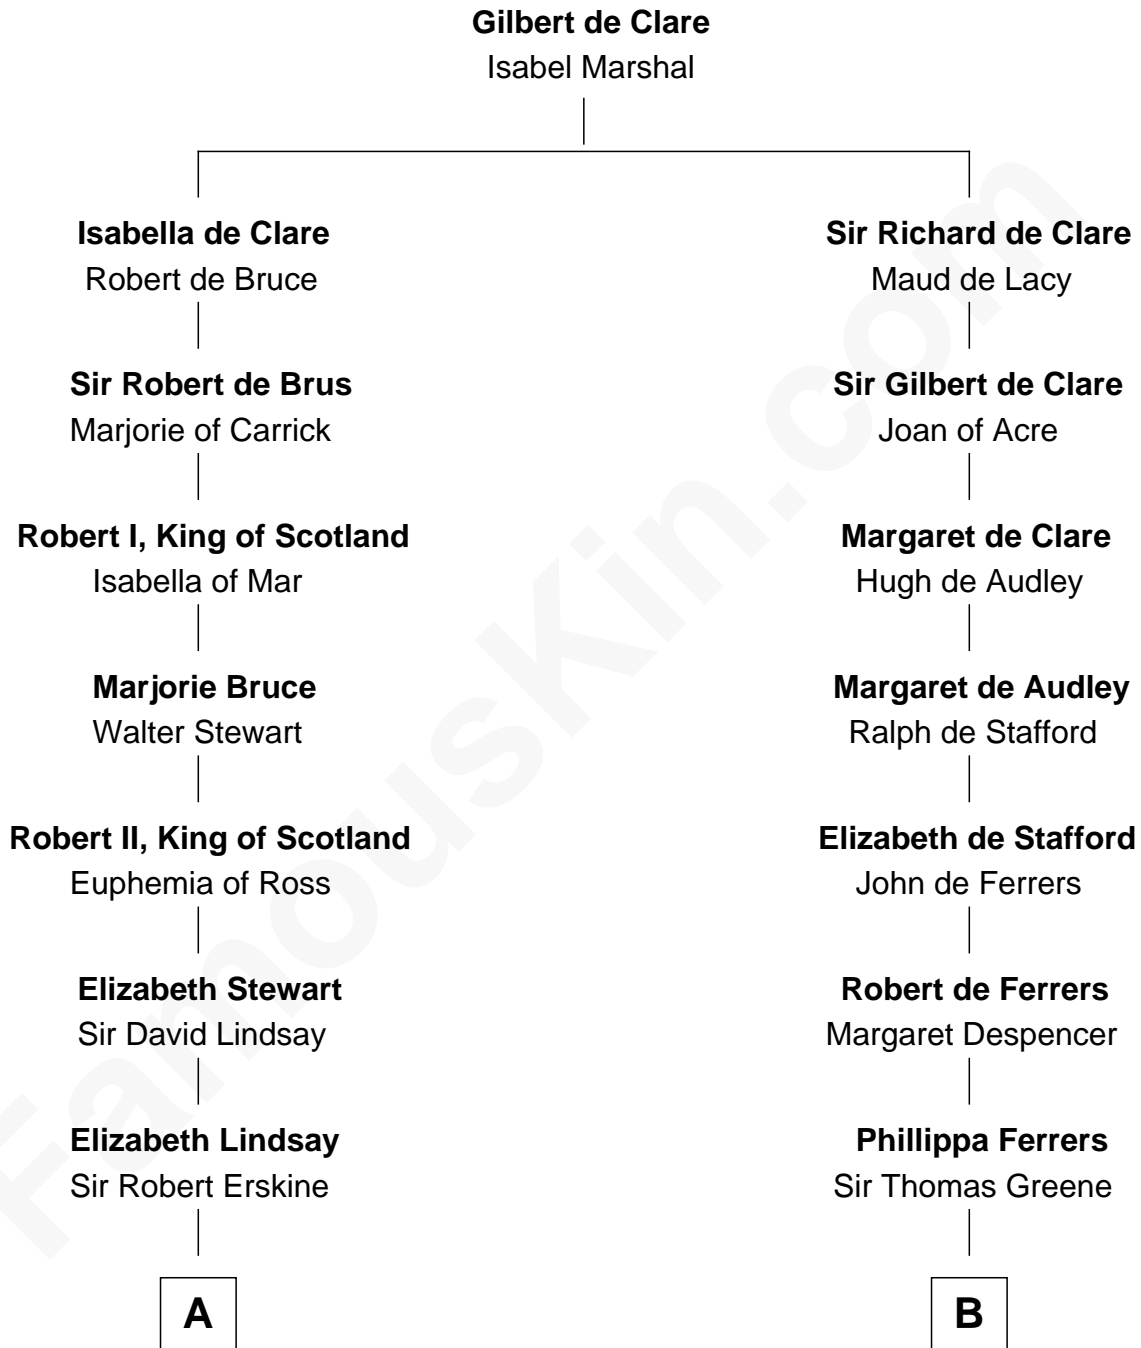

FamousKin.com

Relationship Chart of

Major John Pitcairn

British Commander at Battle of Lexington

16th cousin 4 times removed of

Lucretia (Rudolph) Garfield

First Lady of President James Garfield

C

Peleg Sanford Mason

Mary Stanton

Elijah Mason

Lucretia Greene

Arabella Greene Mason

Zebulon Rudolph

Lucretia (Rudolph) Garfield

First Lady of James Garfield