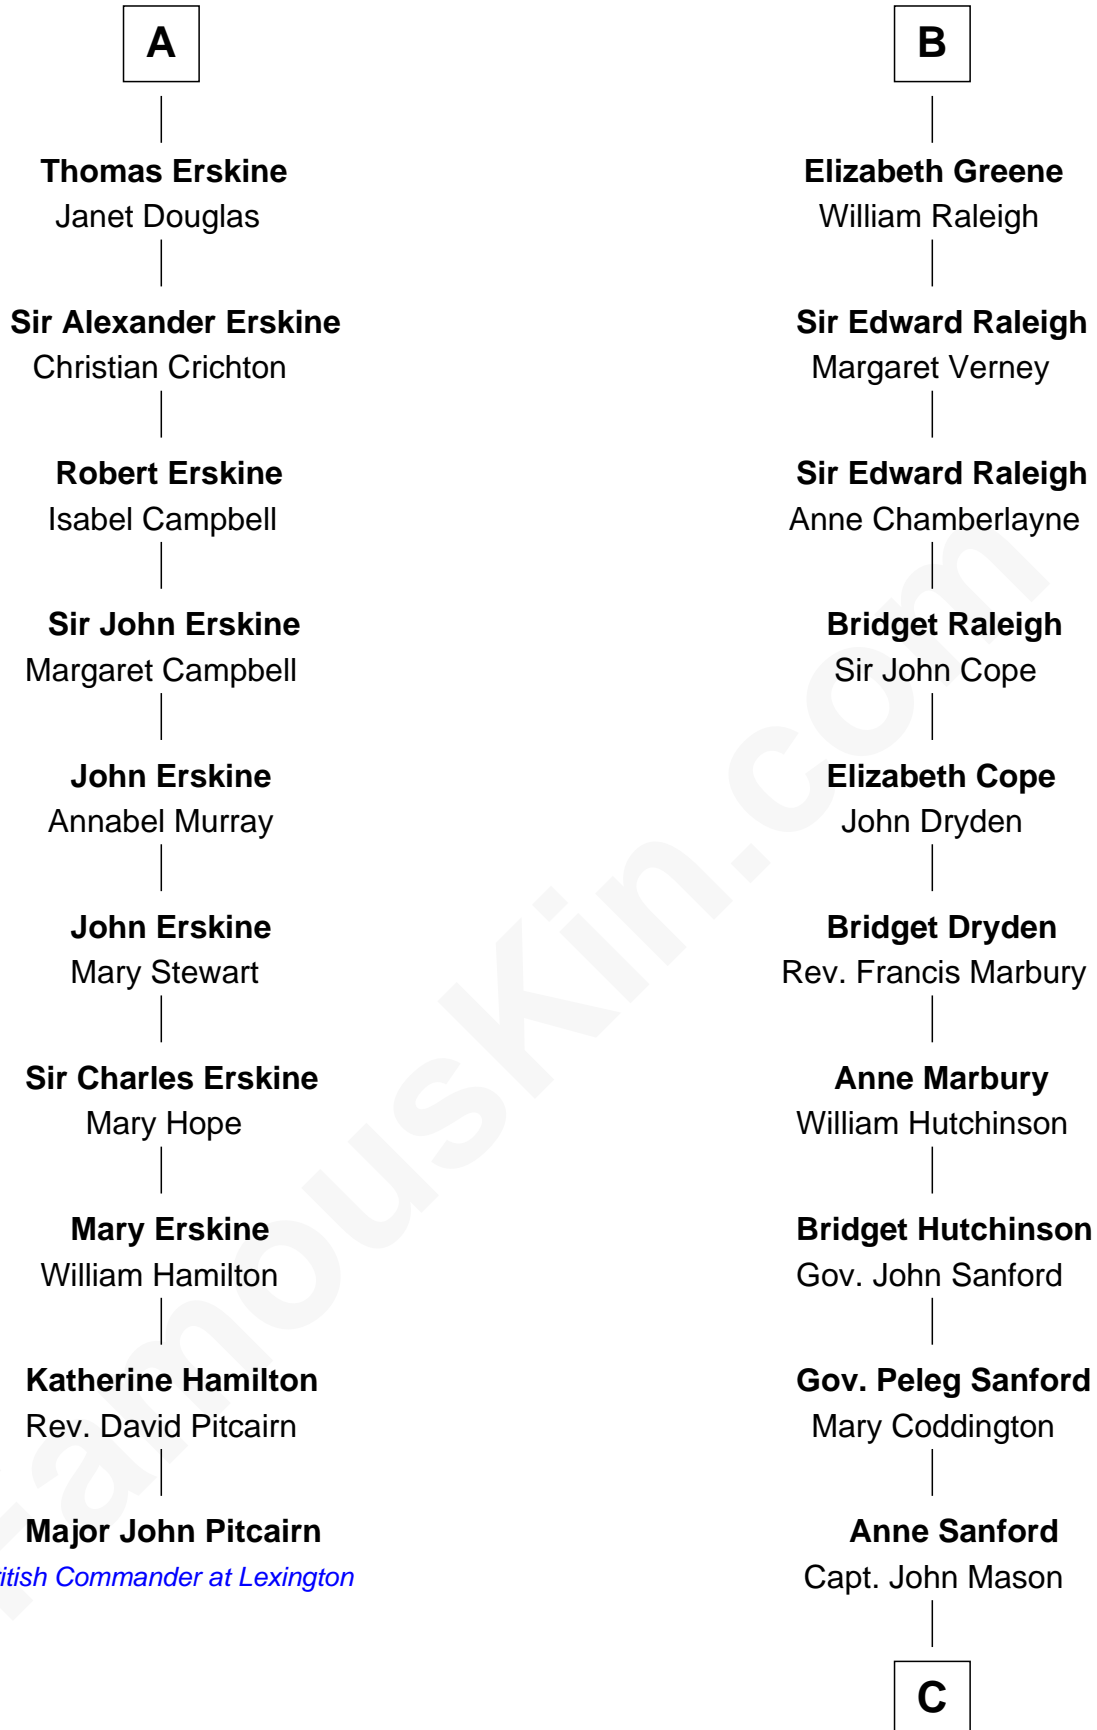

FamousKin.com

Relationship Chart of

Major John Pitcairn

British Commander at Battle of Lexington

16th cousin 4 times removed of

Lucretia (Rudolph) Garfield

First Lady of President James Garfield

C

Peleg Sanford Mason

Mary Stanton

Elijah Mason

Lucretia Greene

Arabella Greene Mason

Zebulon Rudolph

Lucretia (Rudolph) Garfield

First Lady of James Garfield