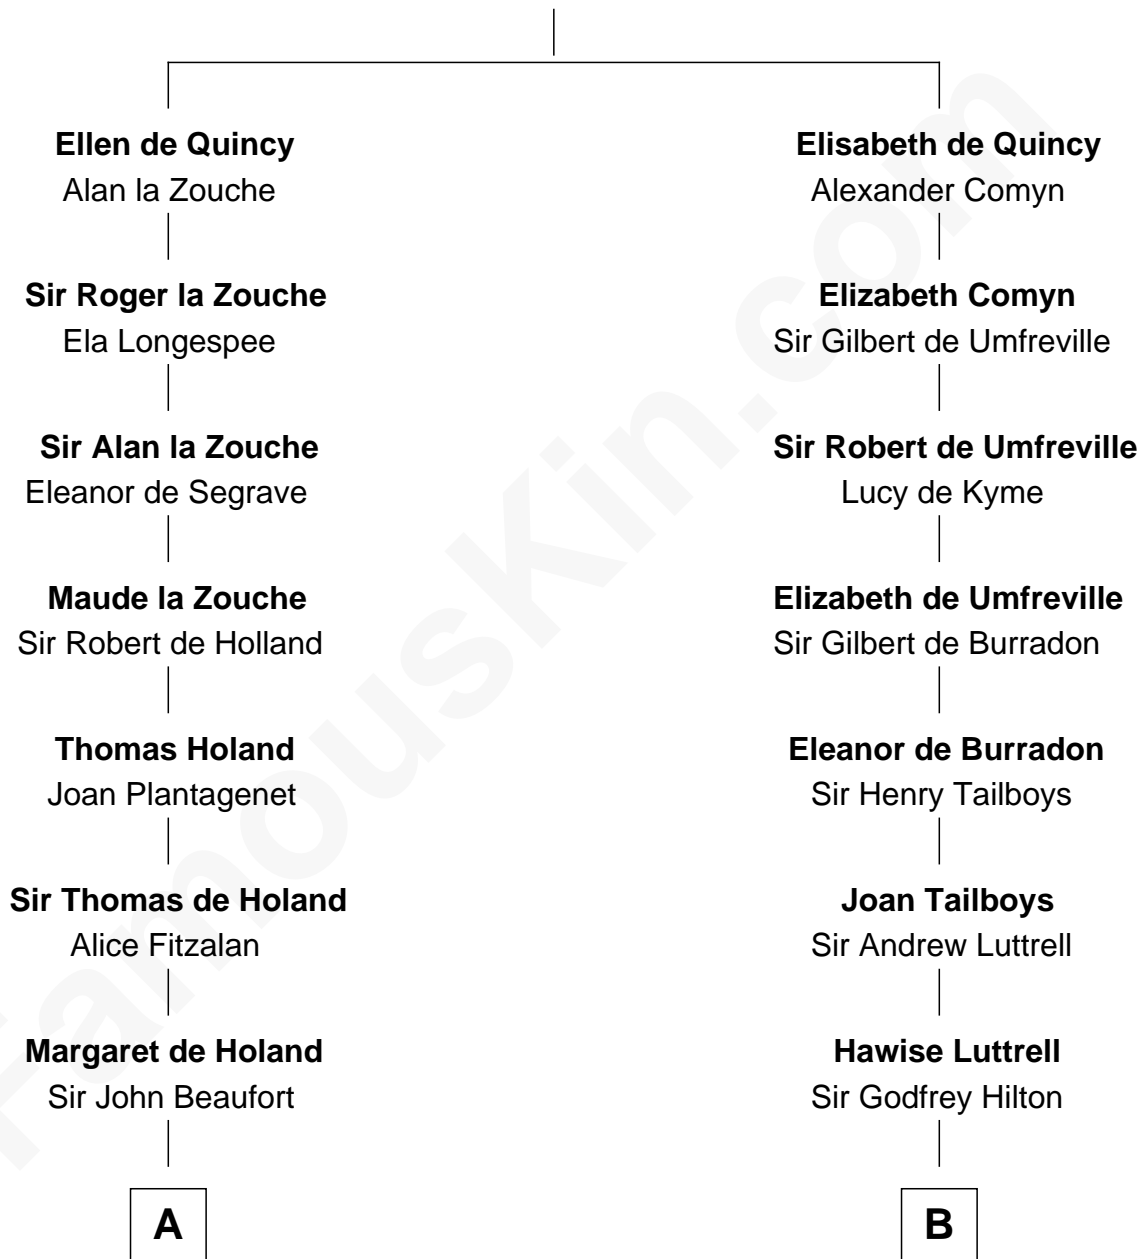

FamousKin.com

Relationship Chart of

Major John Pitcairn

British Commander at Battle of Lexington

16th cousin 4 times removed of

Lucretia (Rudolph) Garfield

First Lady of President James Garfield

Sir Roger de Quincy
Helen of Galloway

C

John Greene

Azubah Ward

Lucretia Greene

Elijah Mason

Arabella Greene Mason

Zebulon Rudolph

Lucretia (Rudolph) Garfield