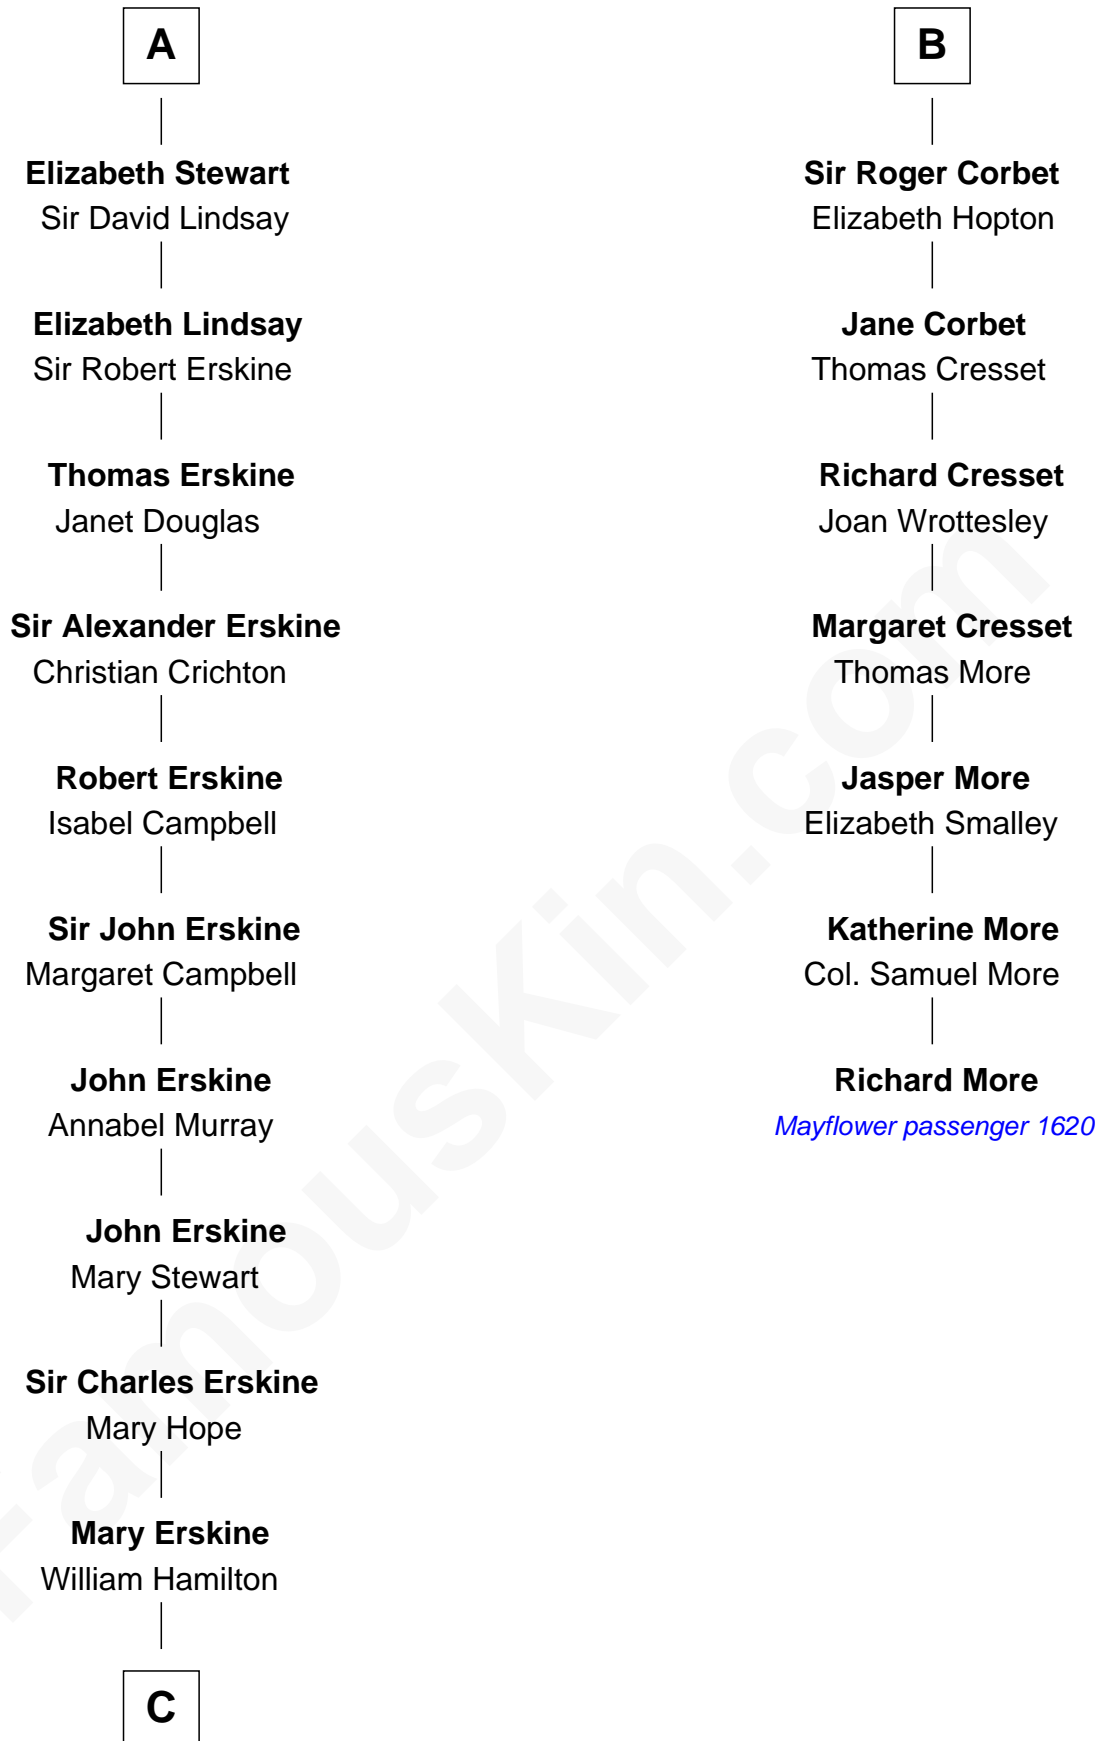

## Relationship Chart of

### Major John Pitcairn

*British Commander at Battle of Lexington*

13th cousin 5 times removed of

**Richard More**

*(c1614 - c1696) Mayflower passenger 1620*

**MAYFLOWER**

**C**

—  
**Katherine Hamilton**