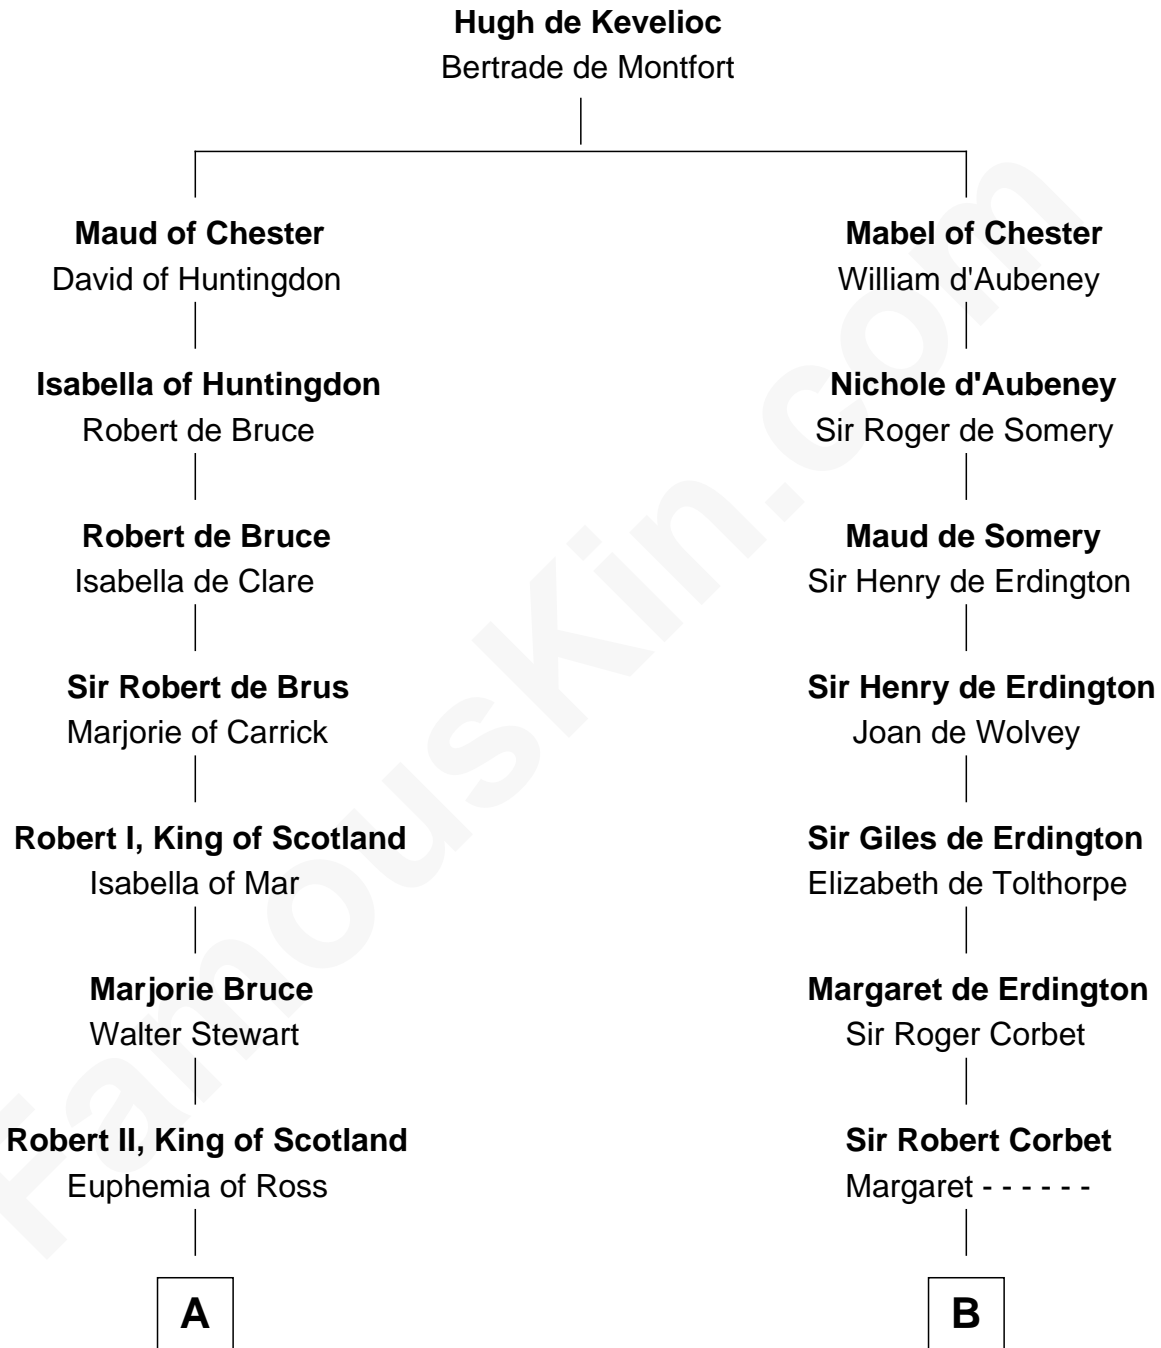

## Relationship Chart of

### Major John Pitcairn

*British Commander at Battle of Lexington*

13th cousin 5 times removed of

**Richard More**

*(c1614 - c1696) Mayflower passenger 1620*

**MAYFLOWER**

**C**

—  
**Katherine Hamilton**