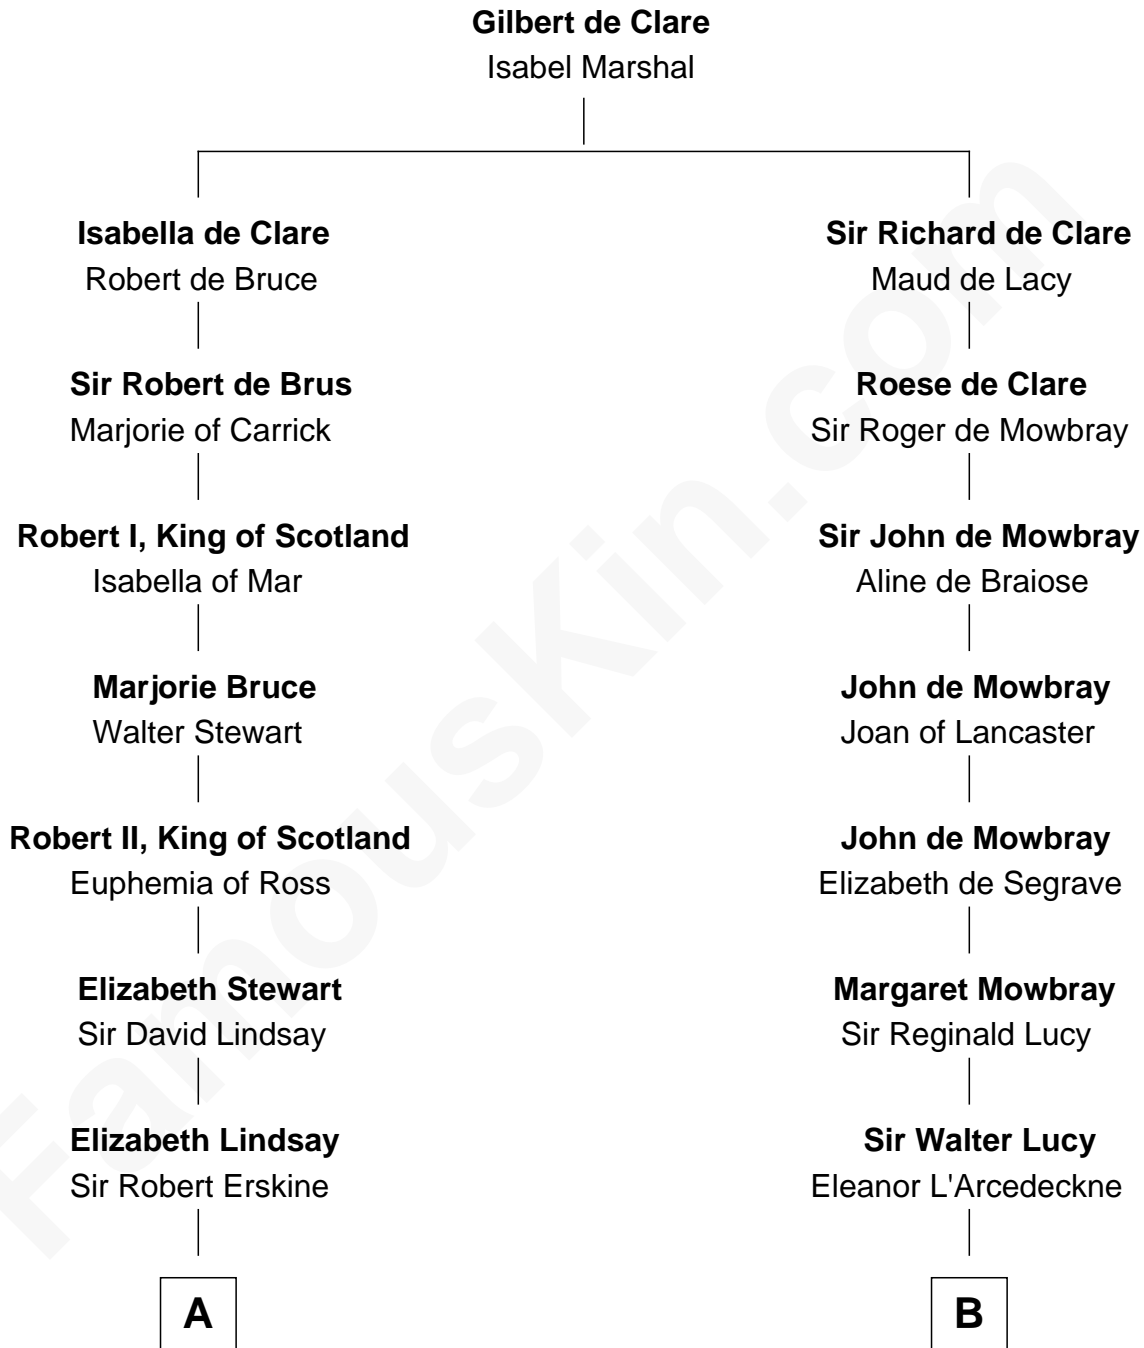

FamousKin.com

Relationship Chart of

Major John Pitcairn

British Commander at Battle of Lexington

14th cousin 2 times removed of

Richard More

(c1614 - c1696) Mayflower passenger 1620

MAYFLOWER

A

Thomas Erskine

Janet Douglas

Sir Alexander Erskine

Christian Crichton

Robert Erskine

Isabel Campbell

Sir John Erskine

Margaret Campbell

John Erskine

Annabel Murray

John Erskine

Mary Stewart

Sir Charles Erskine

Mary Hope

Mary Erskine

Jasper More

Elizabeth Smalley

Katherine More

Col. Samuel More

Richard More

Mayflower passenger 1620