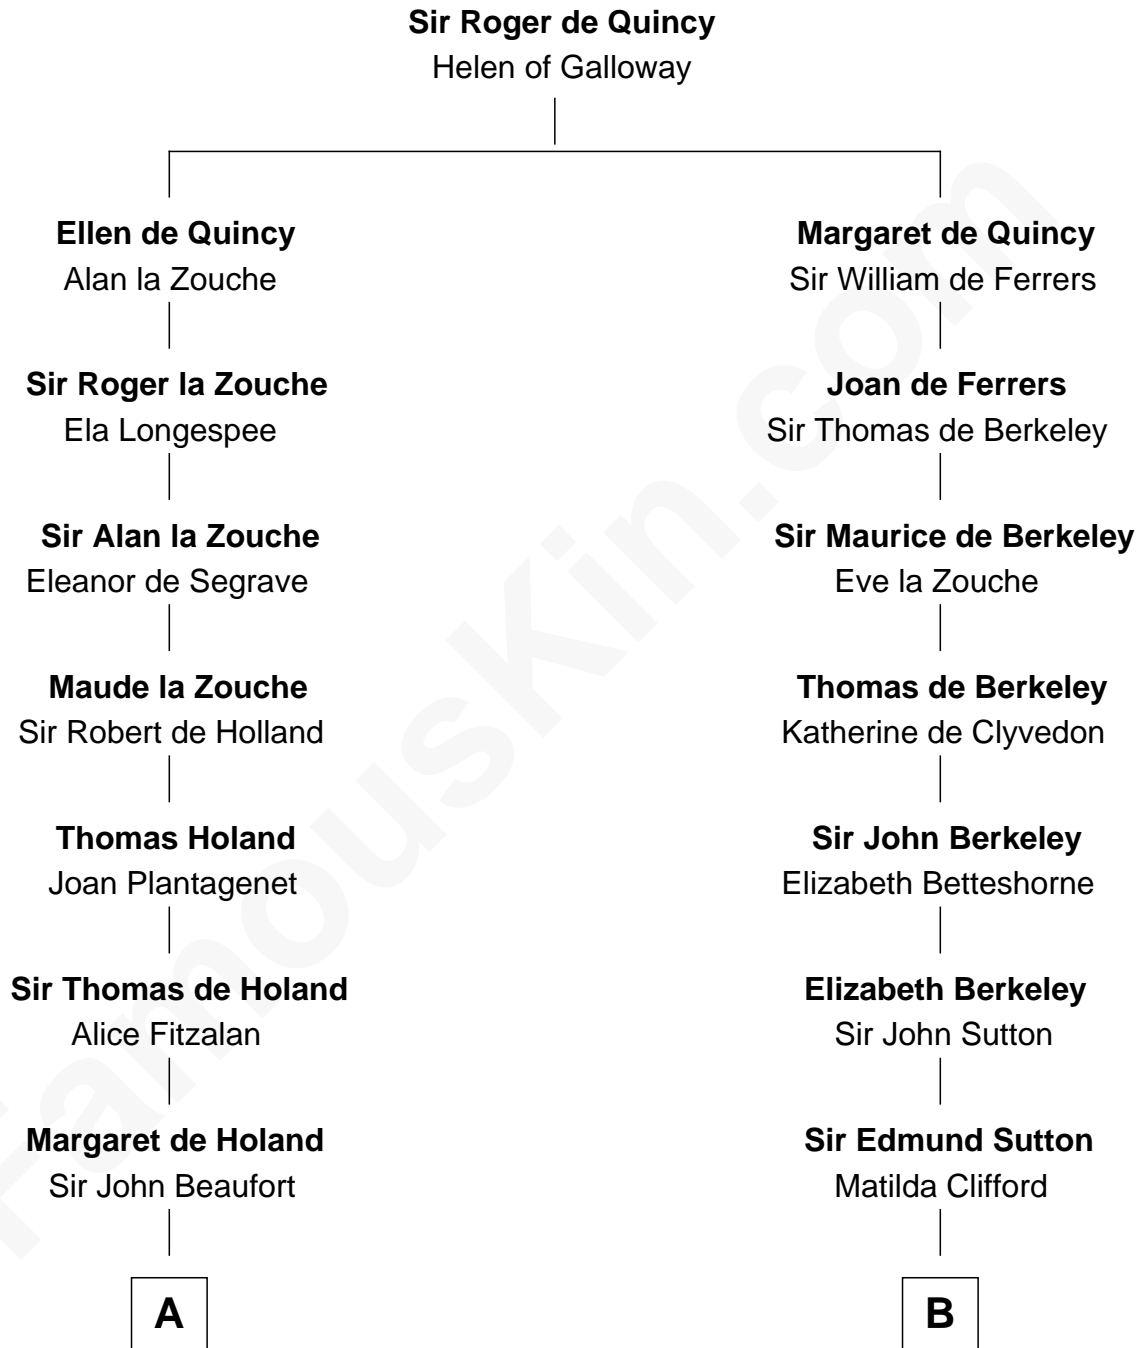

## Relationship Chart of

### Major John Pitcairn

*British Commander at Battle of Lexington*

12th cousin 4 times removed of

**Richard More**

*(c1614 - c1696) Mayflower passenger 1620*

**MAYFLOWER**

**A**

**Joan Beaufort**  
Sir James Stewart

**John Stewart**  
Eleanor Sinclair

**Margaret Stewart**  
Sir William Murray

**Sir William Murray**  
Katherine Campbell

**Annabel Murray**  
John Erskine

**John Erskine**  
Mary Stewart

**Sir Charles Erskine**  
Mary Hope