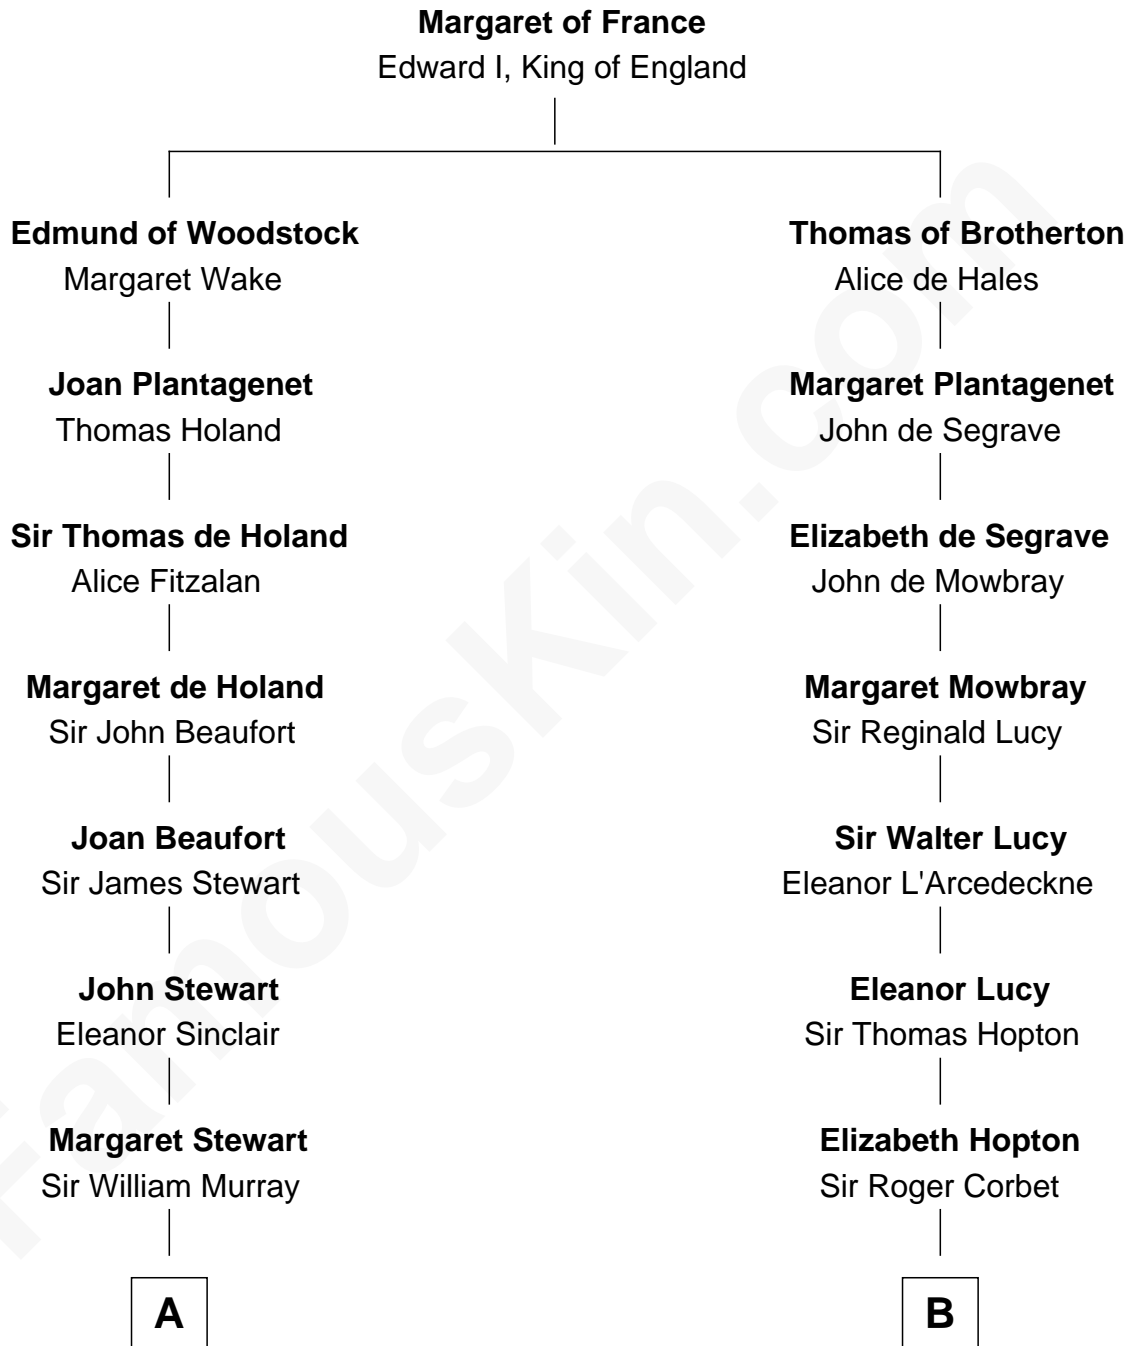

FamousKin.com

Relationship Chart of

Major John Pitcairn

British Commander at Battle of Lexington

12th cousin 1 time removed of

Richard More

(c1614 - c1696) Mayflower passenger 1620

MAYFLOWER

A

Sir William Murray
Katherine Campbell

Annabel Murray
John Erskine

John Erskine
Mary Stewart

Sir Charles Erskine
Mary Hope

Mary Erskine
William Hamilton

Katherine Hamilton
Rev. David Pitcairn

Major John Pitcairn
British Commander at Lexington