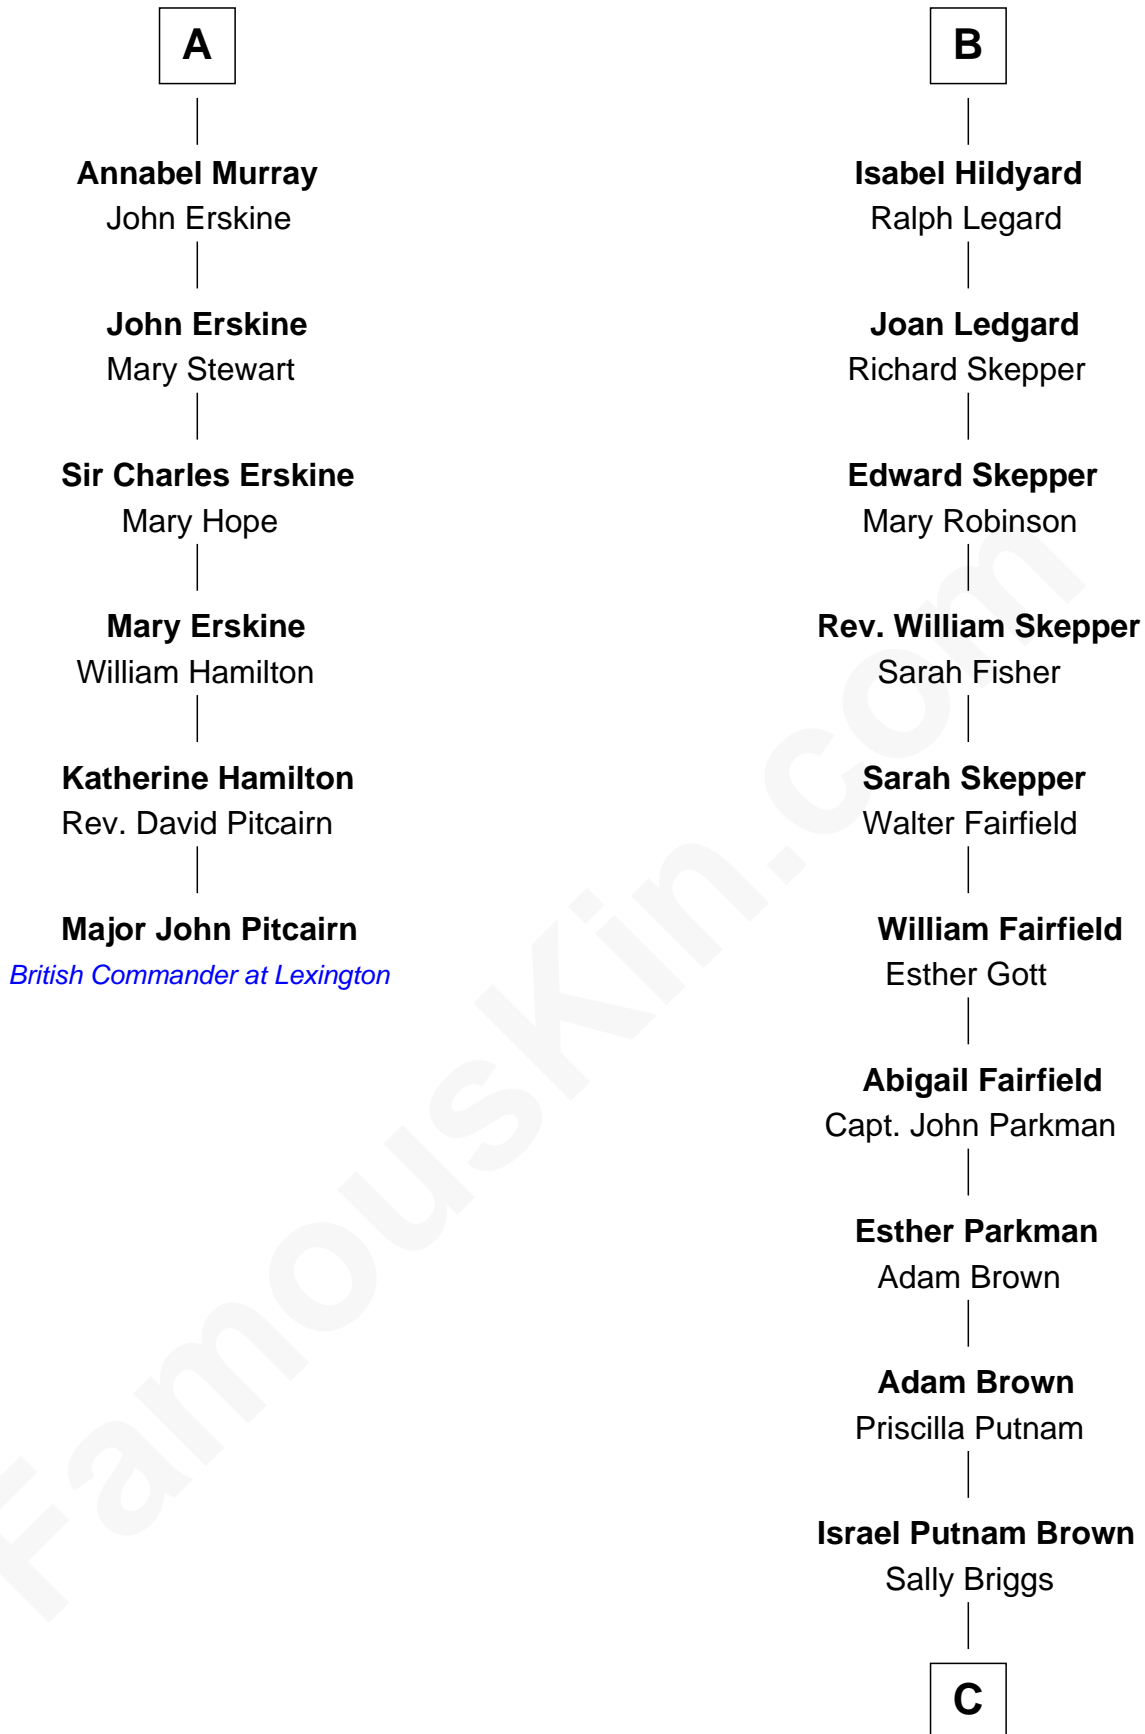

FamousKin.com

Relationship Chart of

Major John Pitcairn

British Commander at Battle of Lexington

12th cousin 8 times removed of

Calvin Coolidge
30th U.S. President

Henry Plantagenet
Maud de Chaworth

Eleanor Plantagenet
Richard Fitzalan

Alice Fitzalan
Sir Thomas de Holand

Margaret de Holand
Sir John Beaufort

Joan Beaufort
Sir James Stewart

John Stewart
Eleanor Sinclair

Margaret Stewart
Sir William Murray

Sir William Murray
Katherine Campbell

A

Mary Plantagenet
Henry de Percy

Sir Henry Percy
Margaret de Neville

Sir Henry Percy
Elizabeth Mortimer

Elizabeth Percy
Sir John Clifford

Mary Clifford
Sir Philip Wentworth

Elizabeth Wentworth
Sir Martin de la See

Joan de la See
Sir Piers Hildyard

B

C

Sally Briggs Brown

Israel Chase Brewer

Sarah Almeda Brewer

Calvin Galusha Coolidge

Col. John Calvin Coolidge