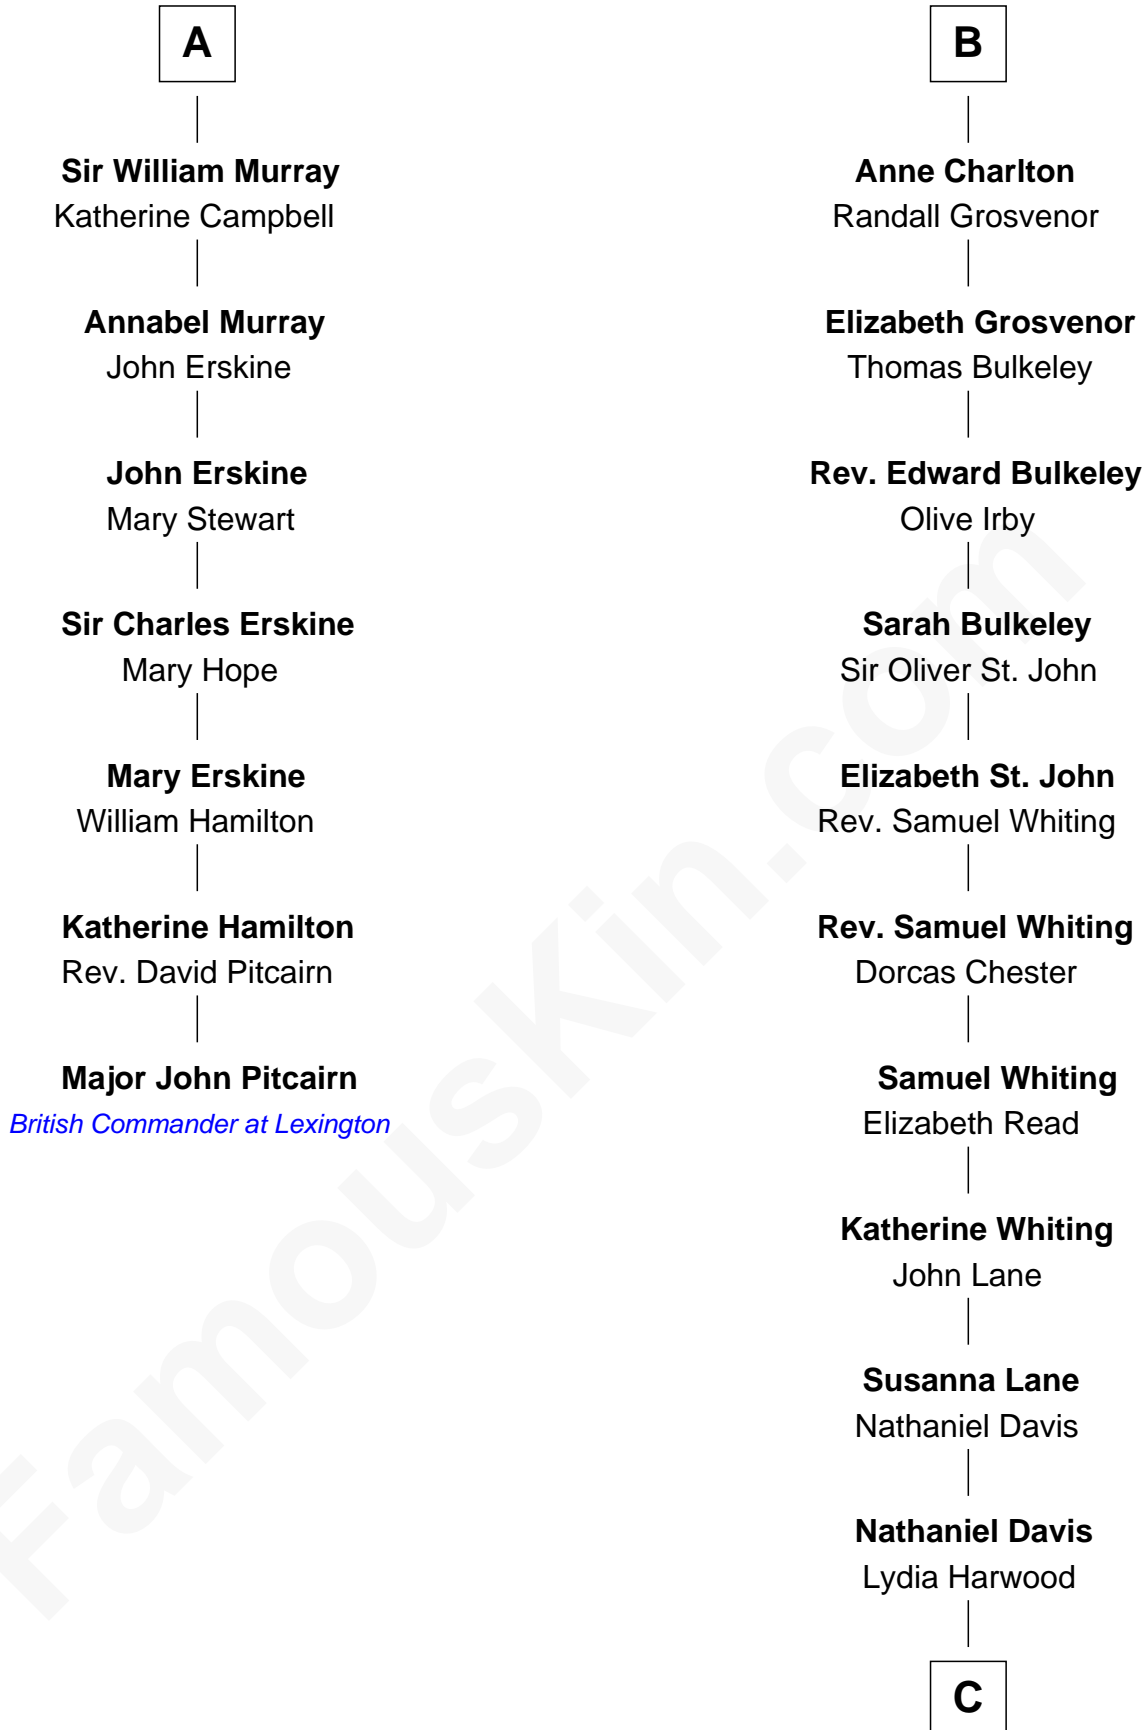

FamousKin.com

Relationship Chart of

Major John Pitcairn

British Commander at Battle of Lexington

13th cousin 7 times removed of

Calvin Coolidge

30th U.S. President

Sir Alan la Zouche

Eleanor de Segrave

C

—
Mary Davis

John Dunlap Moor

—
Hiram Dunlap Moor

Abigail Pinney Franklin

—
Victoria Josephine Moor

Col. John Calvin Coolidge