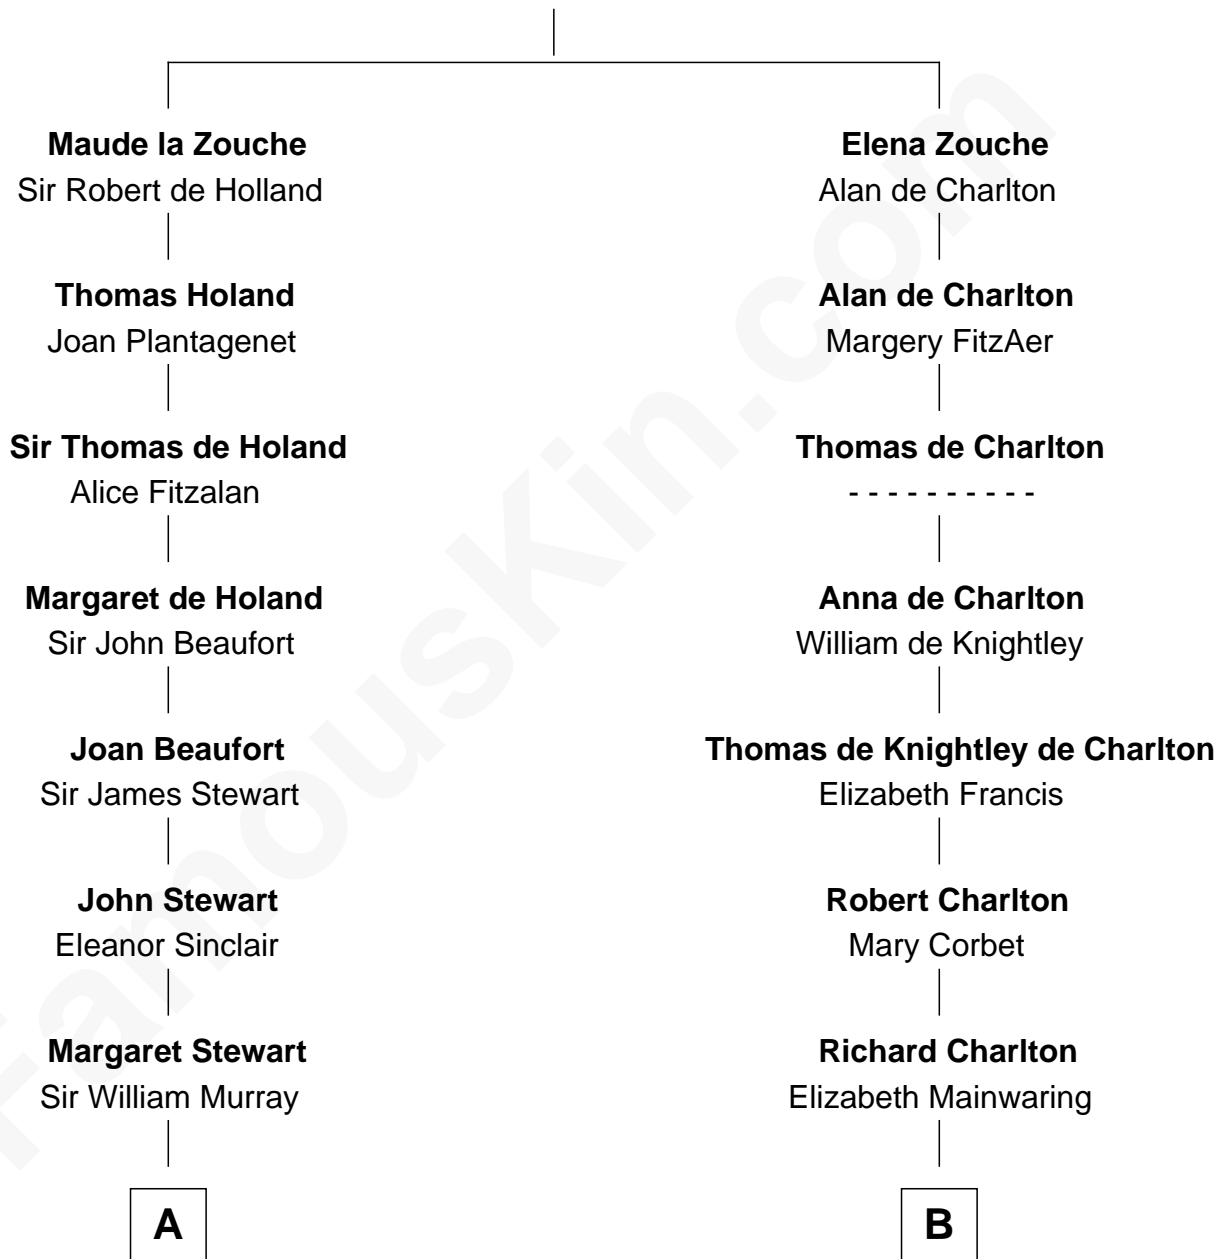

FamousKin.com

Relationship Chart of

Major John Pitcairn

British Commander at Battle of Lexington

13th cousin 7 times removed of

Calvin Coolidge

30th U.S. President

Sir Alan la Zouche

Eleanor de Segrave

C

—
Mary Davis

John Dunlap Moor

—
Hiram Dunlap Moor

Abigail Pinney Franklin

—
Victoria Josephine Moor

Col. John Calvin Coolidge