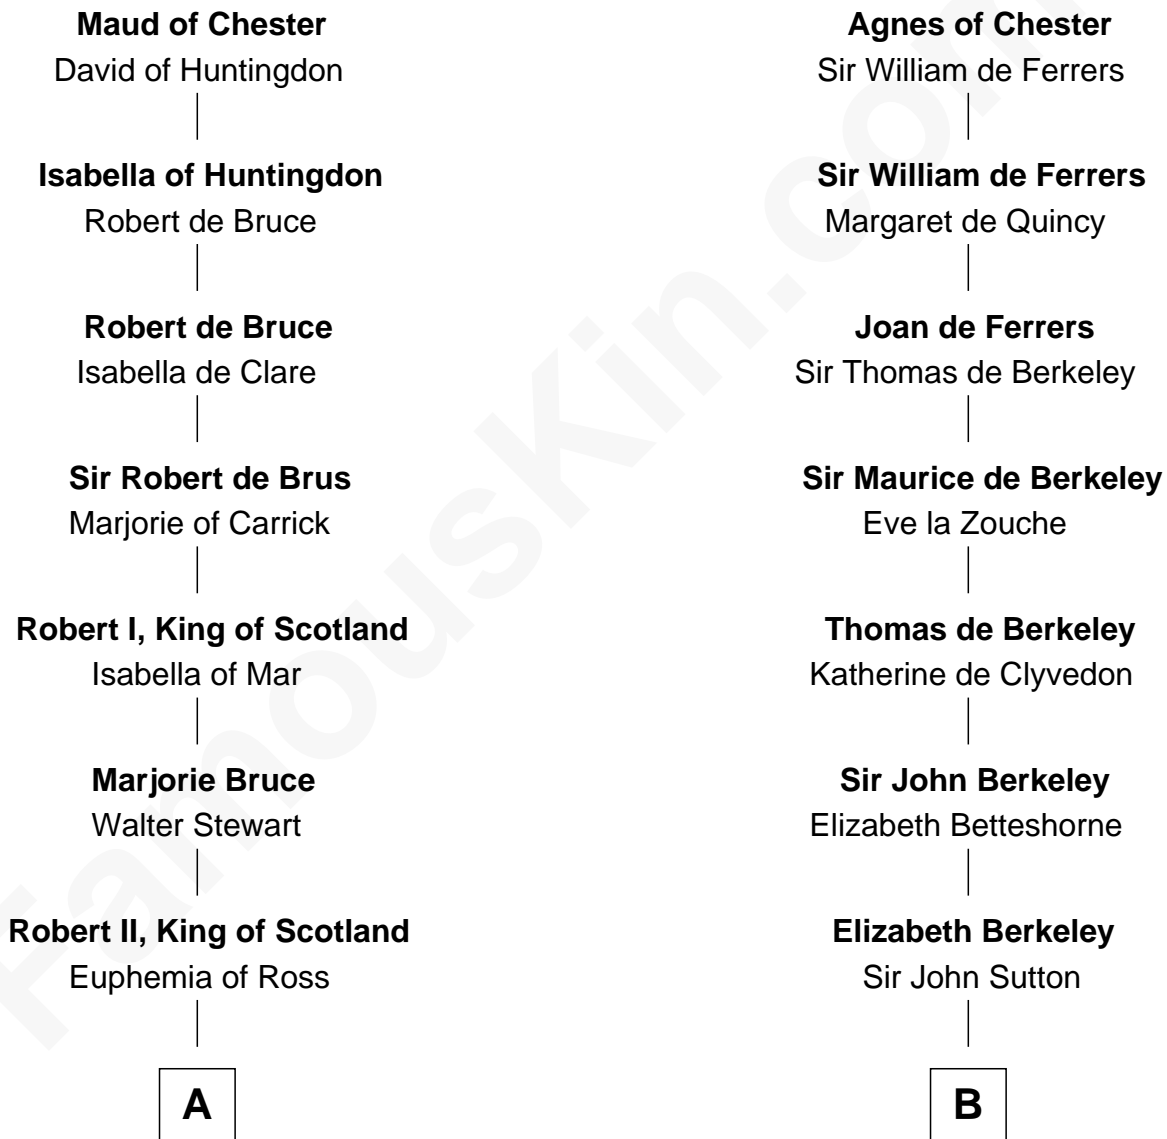

FamousKin.com

Relationship Chart of

Major John Pitcairn

British Commander at Battle of Lexington

17th cousin 1 time removed of

Bathsheba (Ruggles) Spooner

First woman executed for murder in U.S. by non-British government

Hugh de Kevelioc
Bertrade de Montfort

C

—
Katherine Hamilton

Rev. David Pitcairn

—
Major John Pitcairn

British Commander at Lexington

FamousKin.com