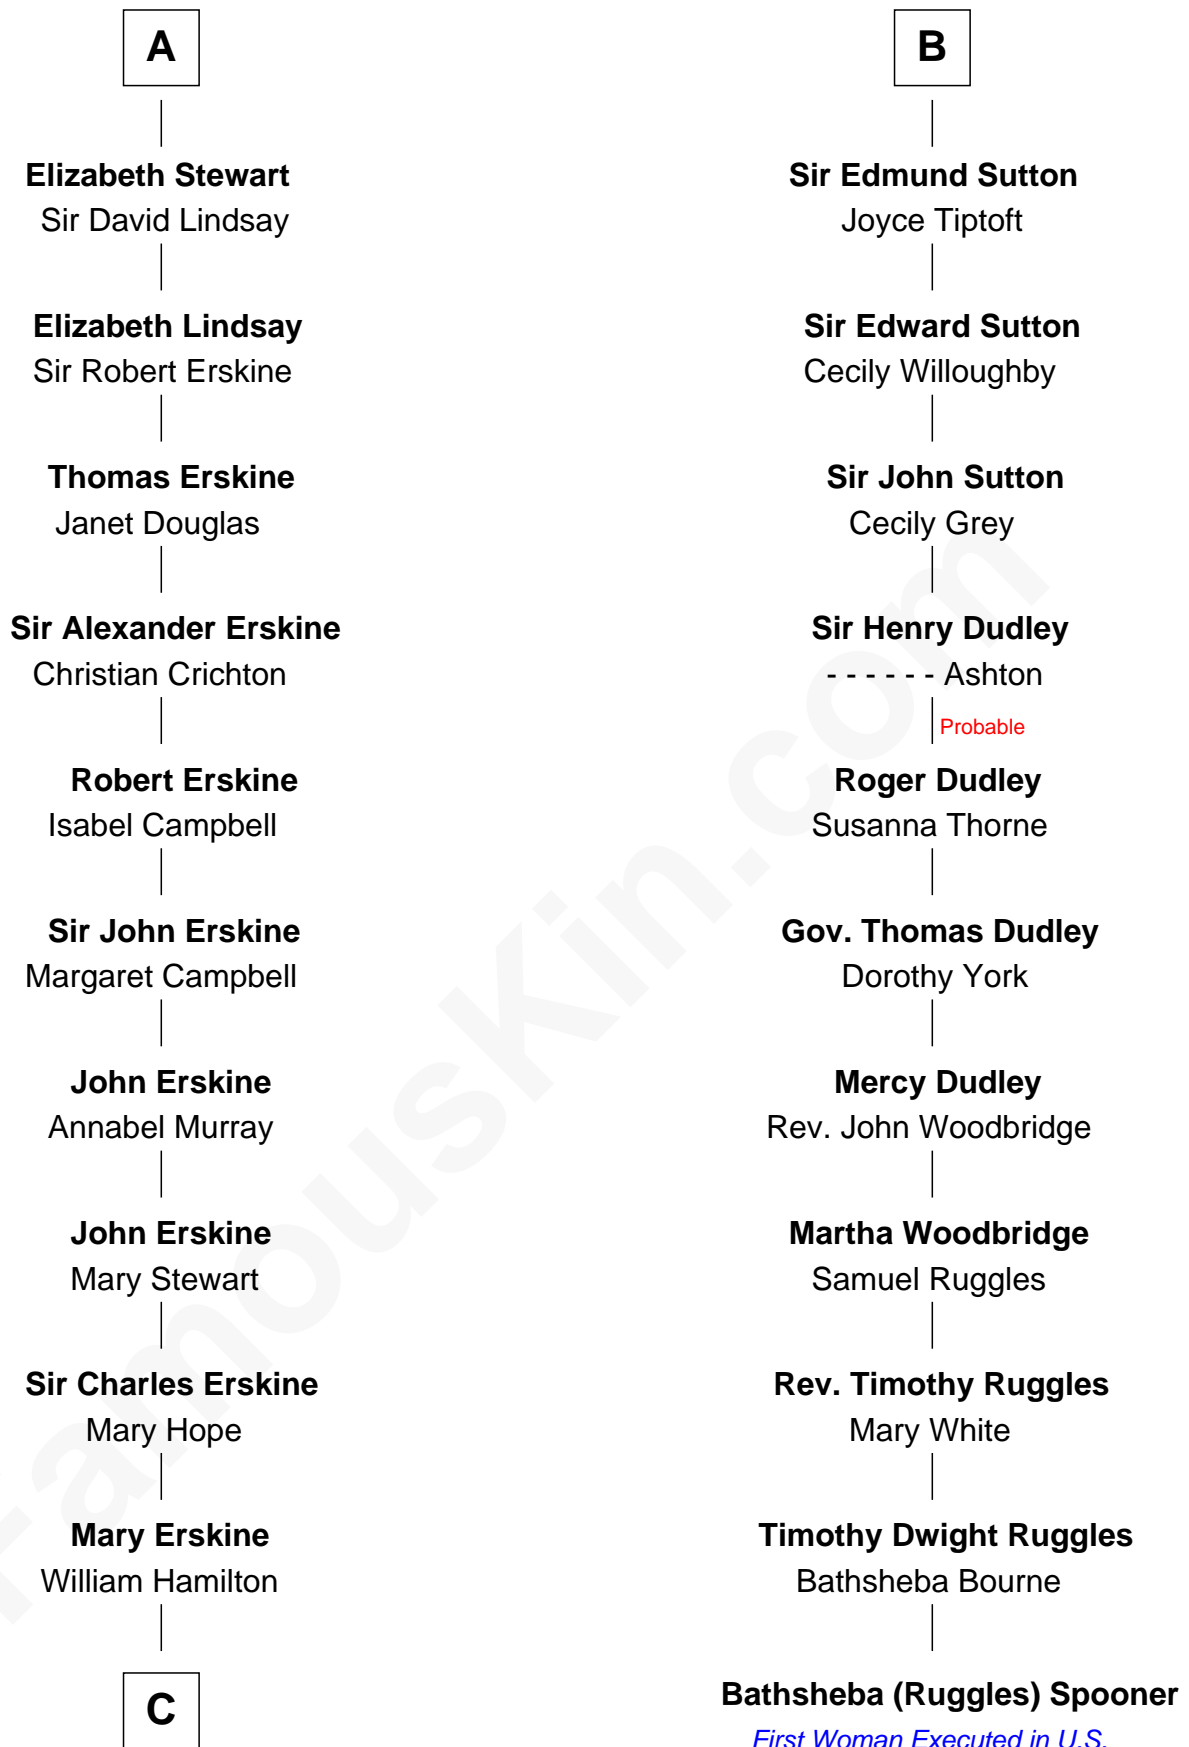

FamousKin.com

Relationship Chart of

Major John Pitcairn

British Commander at Battle of Lexington

17th cousin 1 time removed of

Bathsheba (Ruggles) Spooner

First woman executed for murder in U.S. by non-British government

Hugh de Kevelioc
Bertrade de Montfort

C

—
Katherine Hamilton

Rev. David Pitcairn

—
Major John Pitcairn

British Commander at Lexington

FamousKin.com