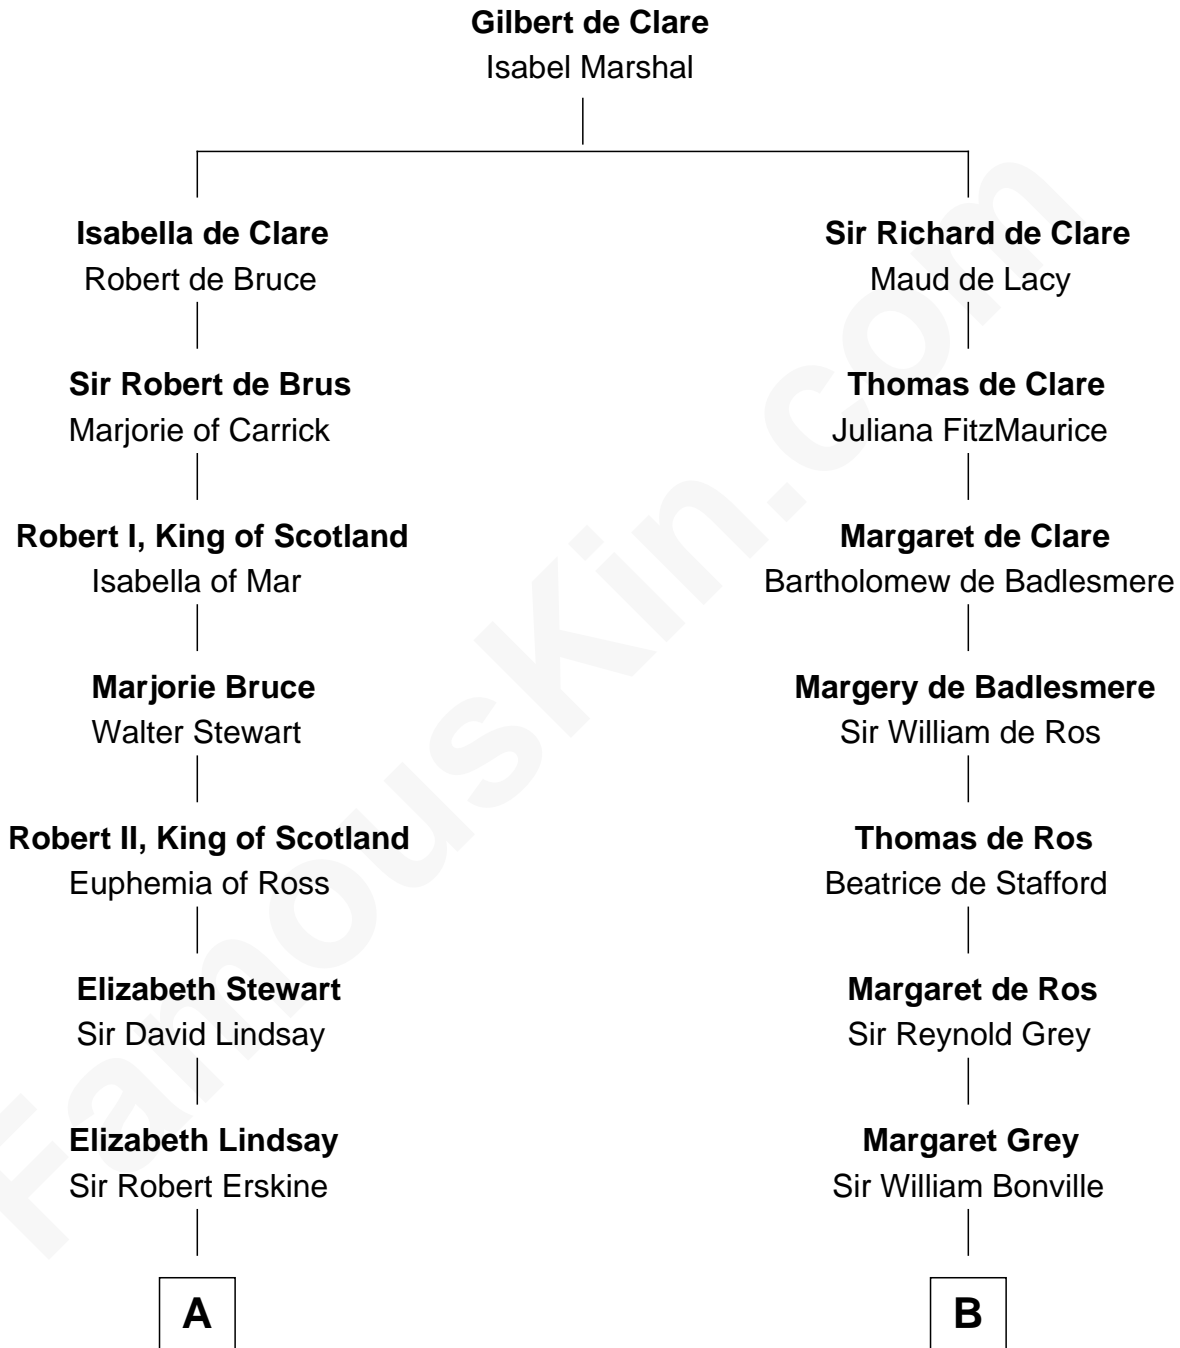

## Relationship Chart of

### Major John Pitcairn

*British Commander at Battle of Lexington*

16th cousin 2 times removed of

### Bathsheba (Ruggles) Spooner

*First woman executed for murder in U.S. by non-British government*

C

Timothy Dwight Ruggles

Bathsheba Bourne

Bathsheba (Ruggles) Spooner

*First Woman Executed in U.S.*

FamousKin.com