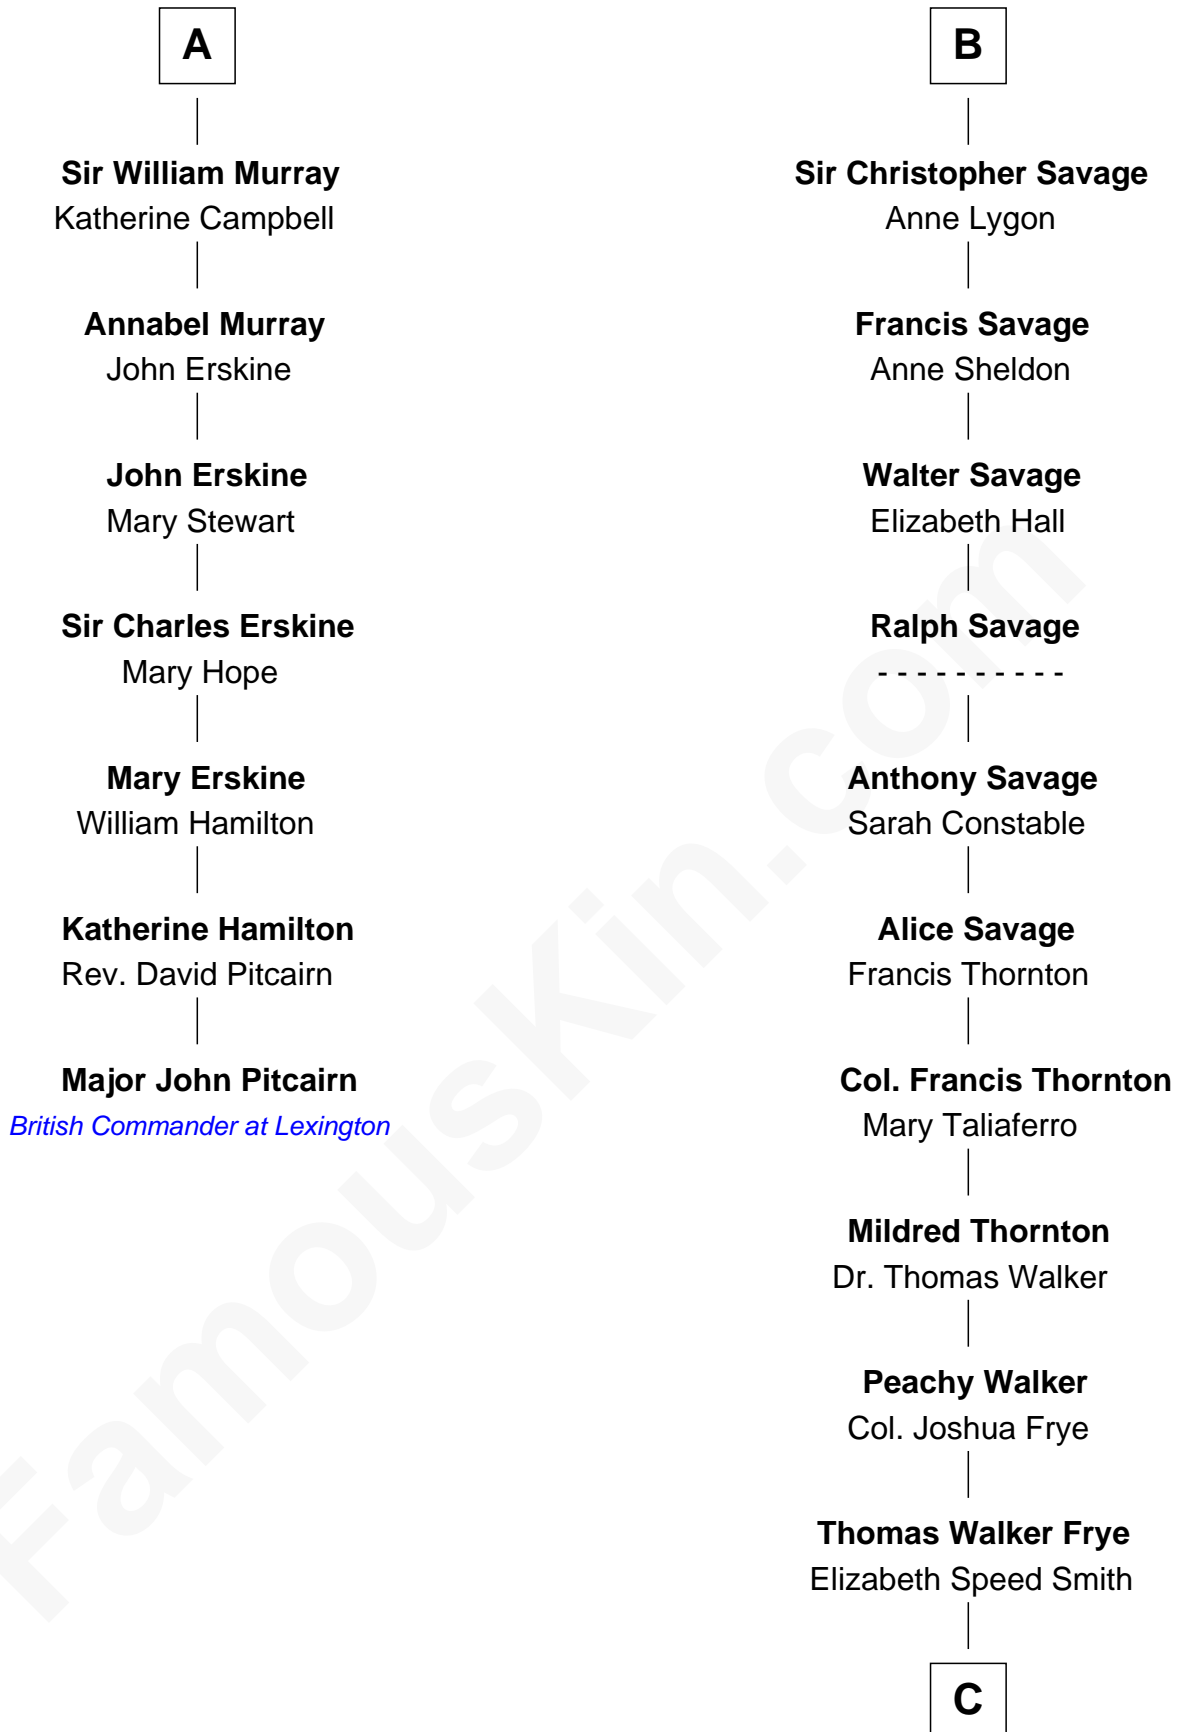

## Relationship Chart of

### Major John Pitcairn

*British Commander at Battle of Lexington*

13th cousin 7 times removed of

**Adlai Stevenson II**  
*31st Governor of Illinois*

**C**

**Mary Peachy Frye**  
Rev. Lewis Warner Green

**Letitia Green**  
Adlai Ewing Stevenson

**Lewis Green Stevenson**  
Helen Louise Davis

**Adlai Stevenson II**  
*31st Governor of Illinois*

FamousKin.com