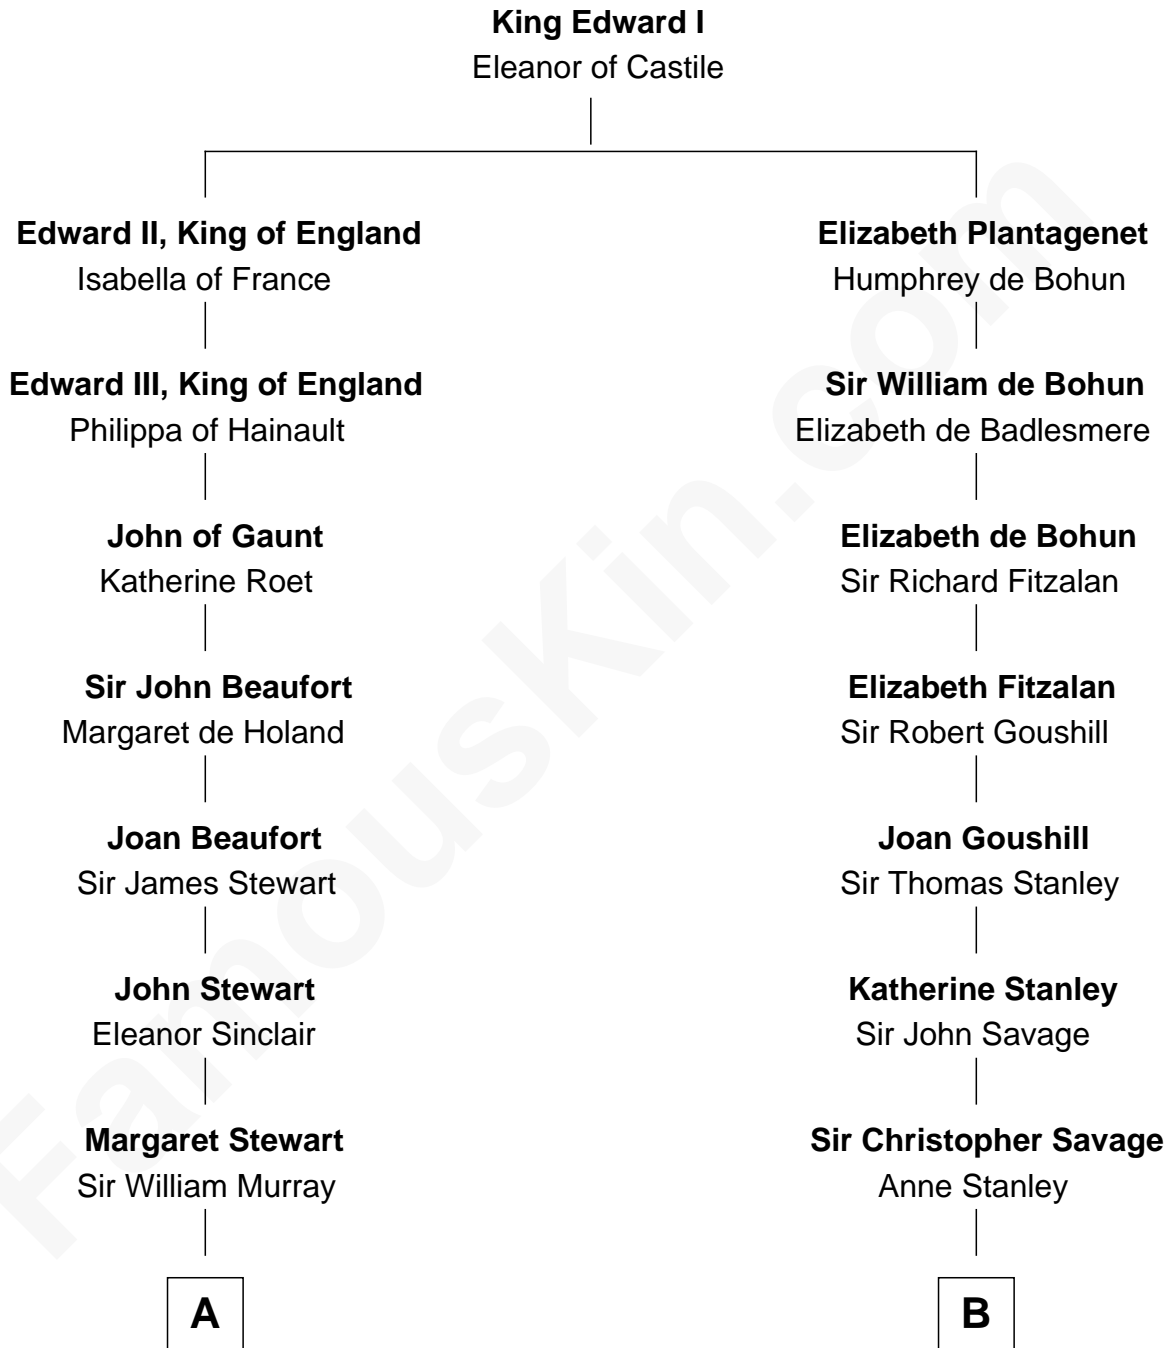

# FamousKin.com

## Relationship Chart of

### Major John Pitcairn

*British Commander at Battle of Lexington*

13th cousin 7 times removed of

**Adlai Stevenson II**  
*31st Governor of Illinois*

**C**

**Mary Peachy Frye**  
Rev. Lewis Warner Green

**Letitia Green**  
Adlai Ewing Stevenson