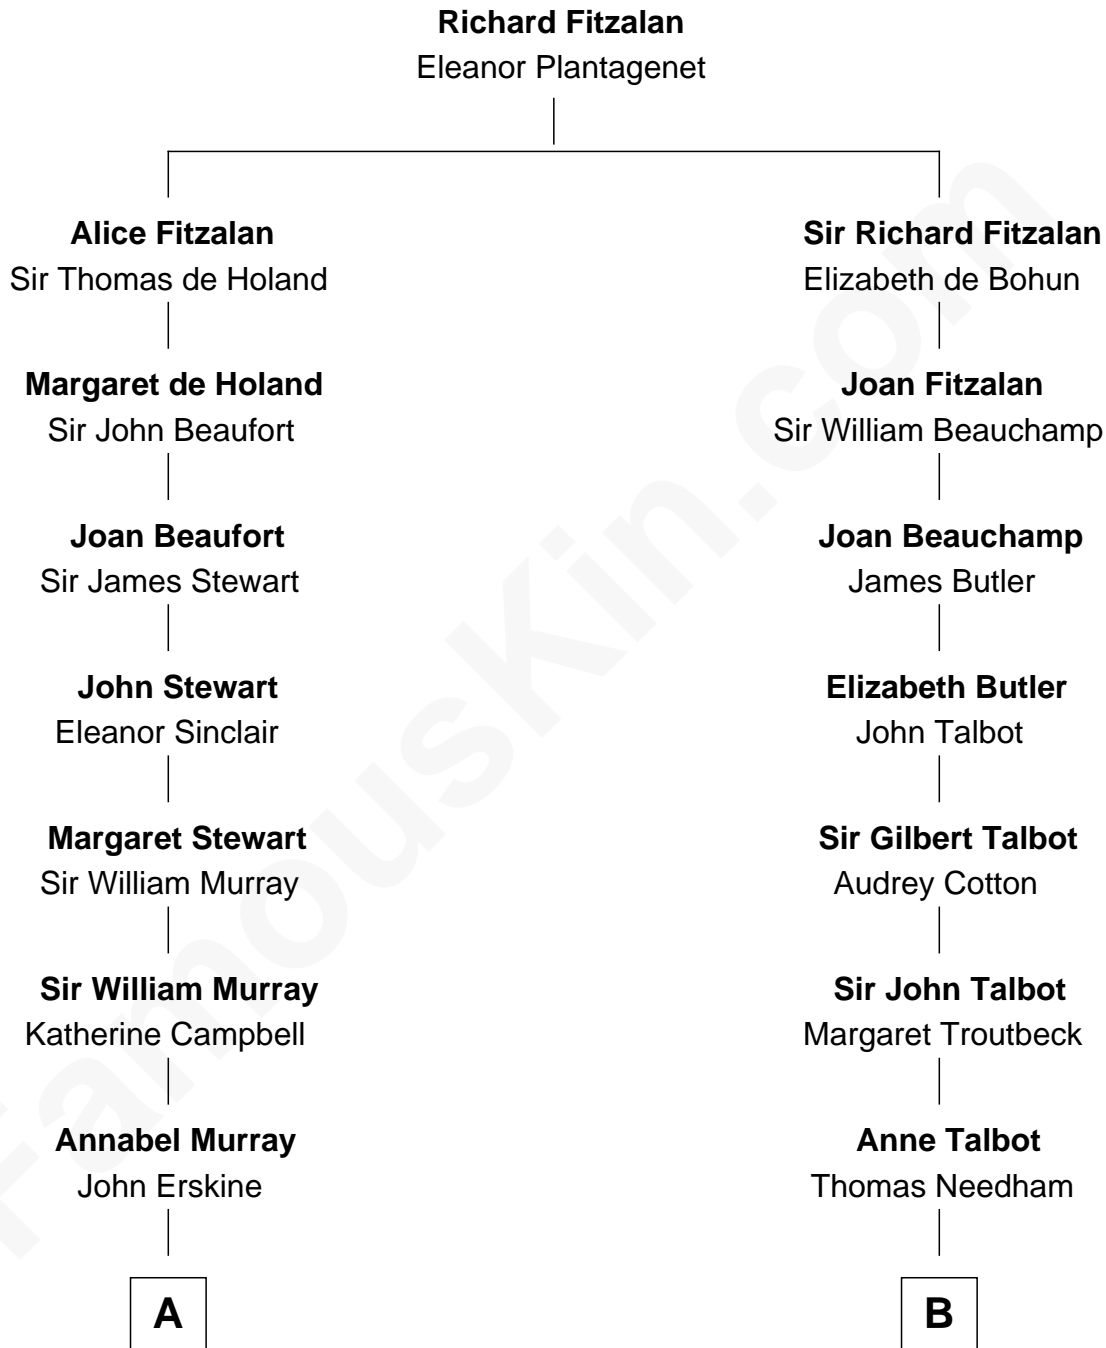

FamousKin.com

Relationship Chart of

Major John Pitcairn

British Commander at Battle of Lexington

11th cousin 7 times removed of

Norman Rockwell

American Artist

C

—
Jarvis Waring Rockwell

Anne Mary Hill

—
Norman Rockwell

American Artist

FamousKin.com