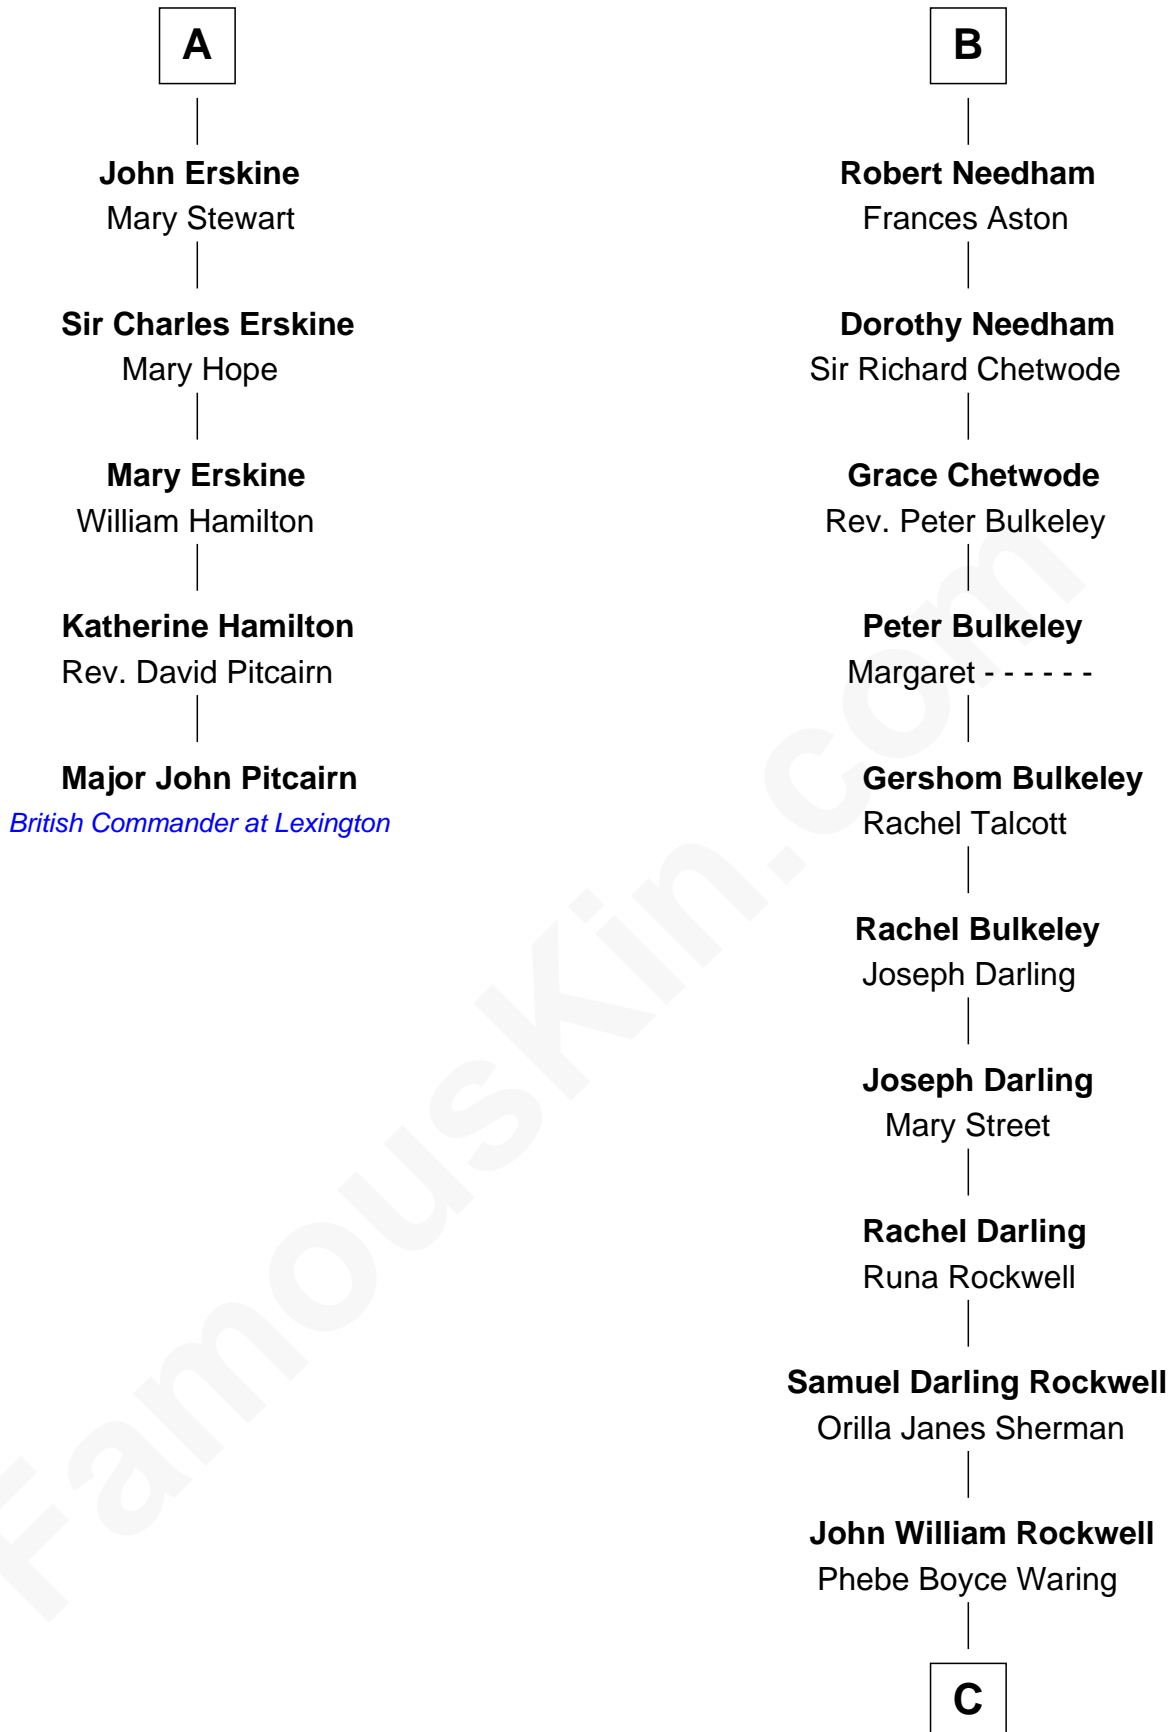

FamousKin.com

Relationship Chart of

Major John Pitcairn

British Commander at Battle of Lexington

11th cousin 7 times removed of

Norman Rockwell

American Artist

C

—
Jarvis Waring Rockwell

Anne Mary Hill

—
Norman Rockwell

American Artist

FamousKin.com