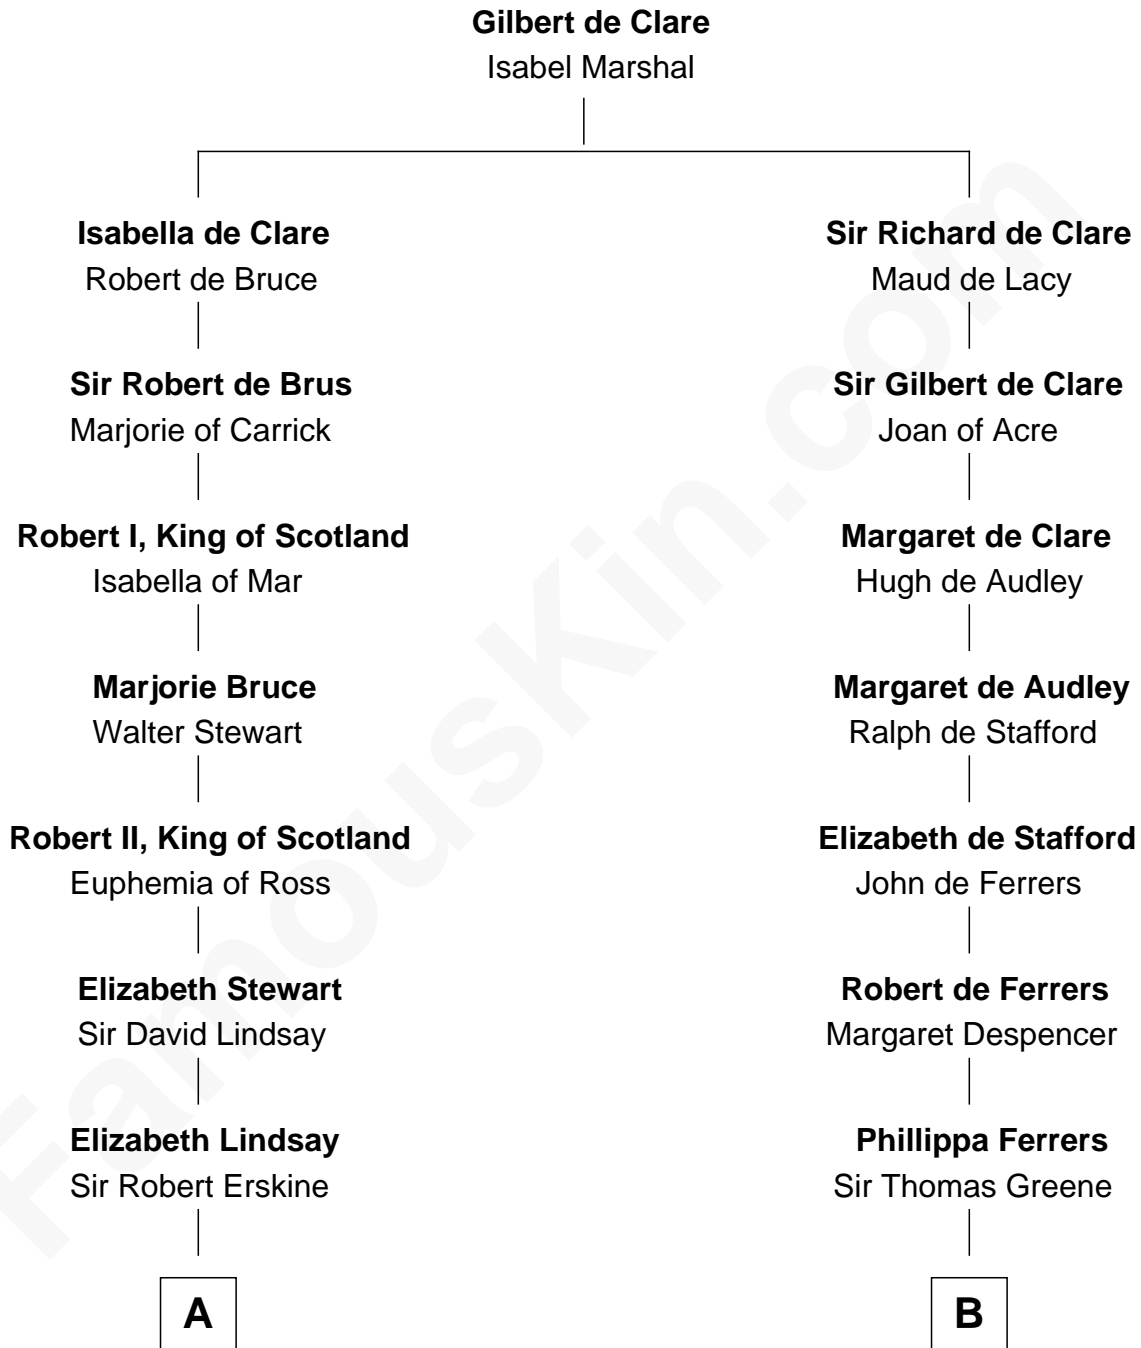

FamousKin.com

Relationship Chart of

Major John Pitcairn

British Commander at Battle of Lexington

16th cousin 3 times removed of

Nicholas Gilman

Signer of the U.S. Constitution