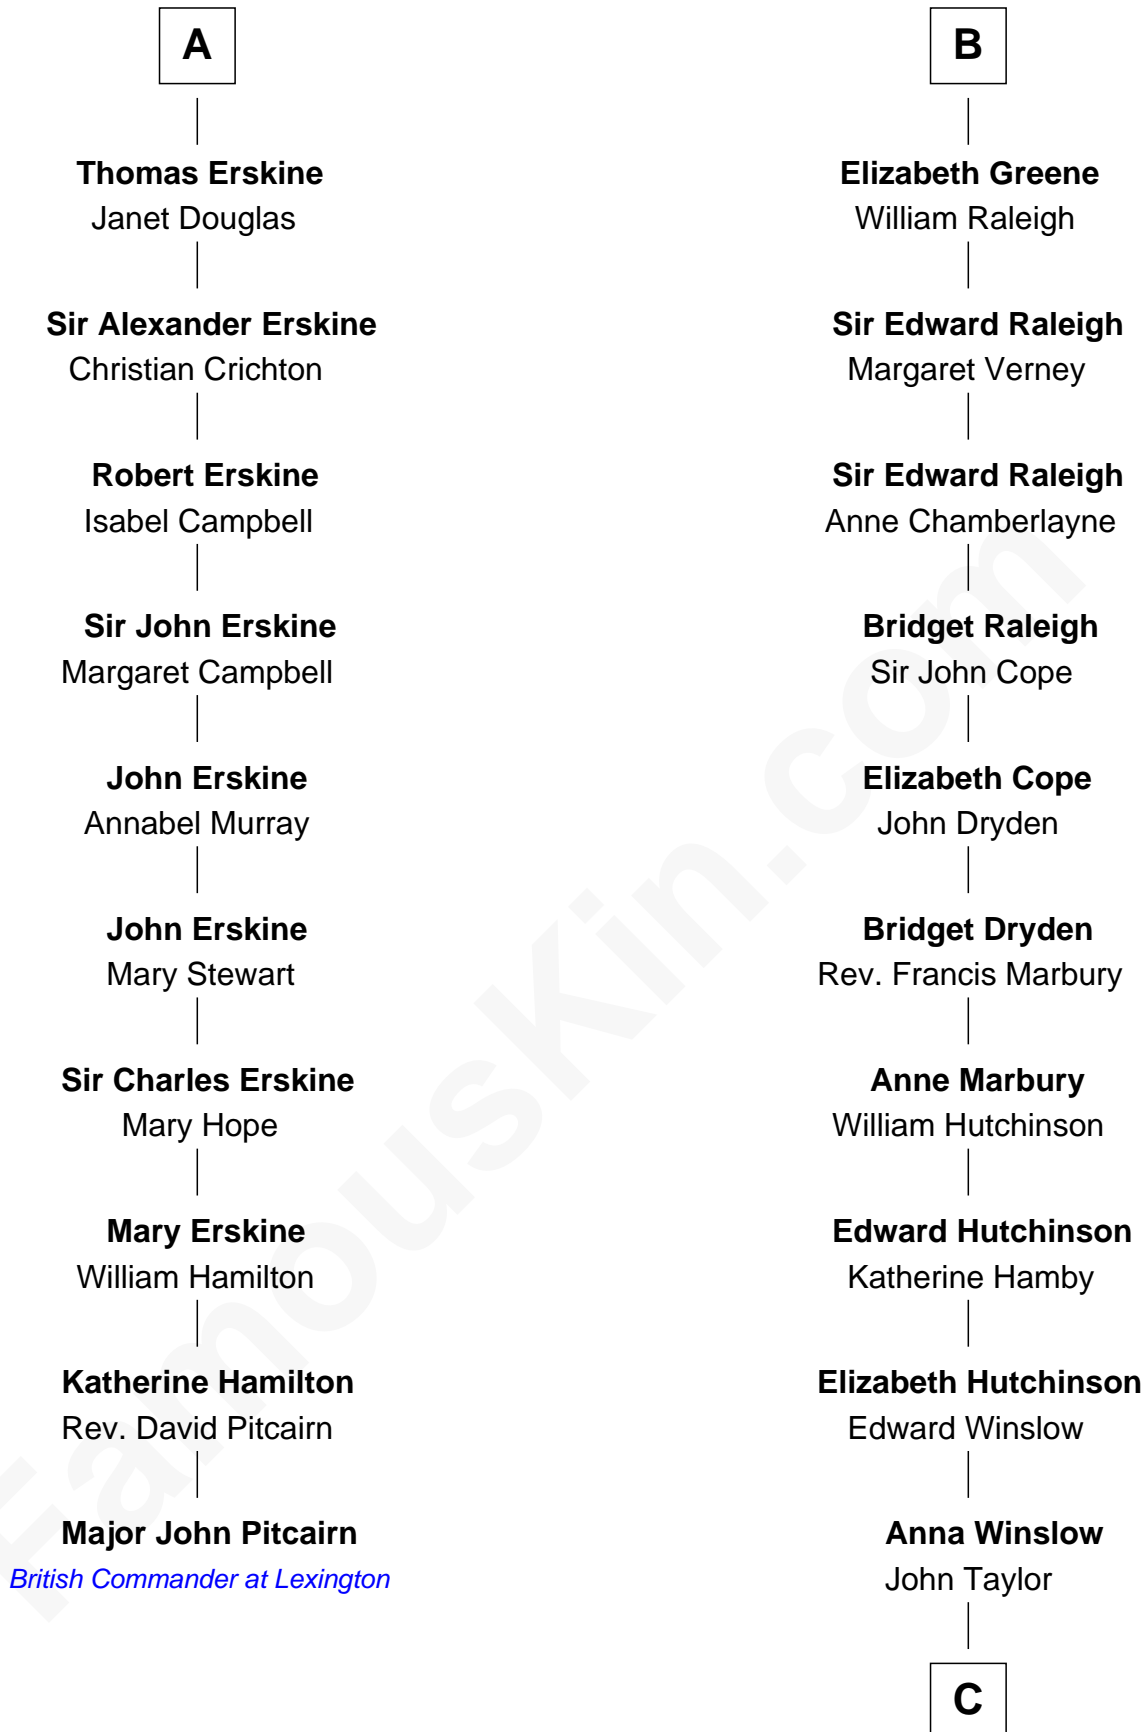

## Relationship Chart of

### Major John Pitcairn

*British Commander at Battle of Lexington*

16th cousin 3 times removed of

### Nicholas Gilman

*Signer of the U.S. Constitution*

**C**

—  
**Rev. John Taylor**

Elizabeth Rogers

—  
**Ann Taylor**

Nicholas Gilman

—  
**Nicholas Gilman**