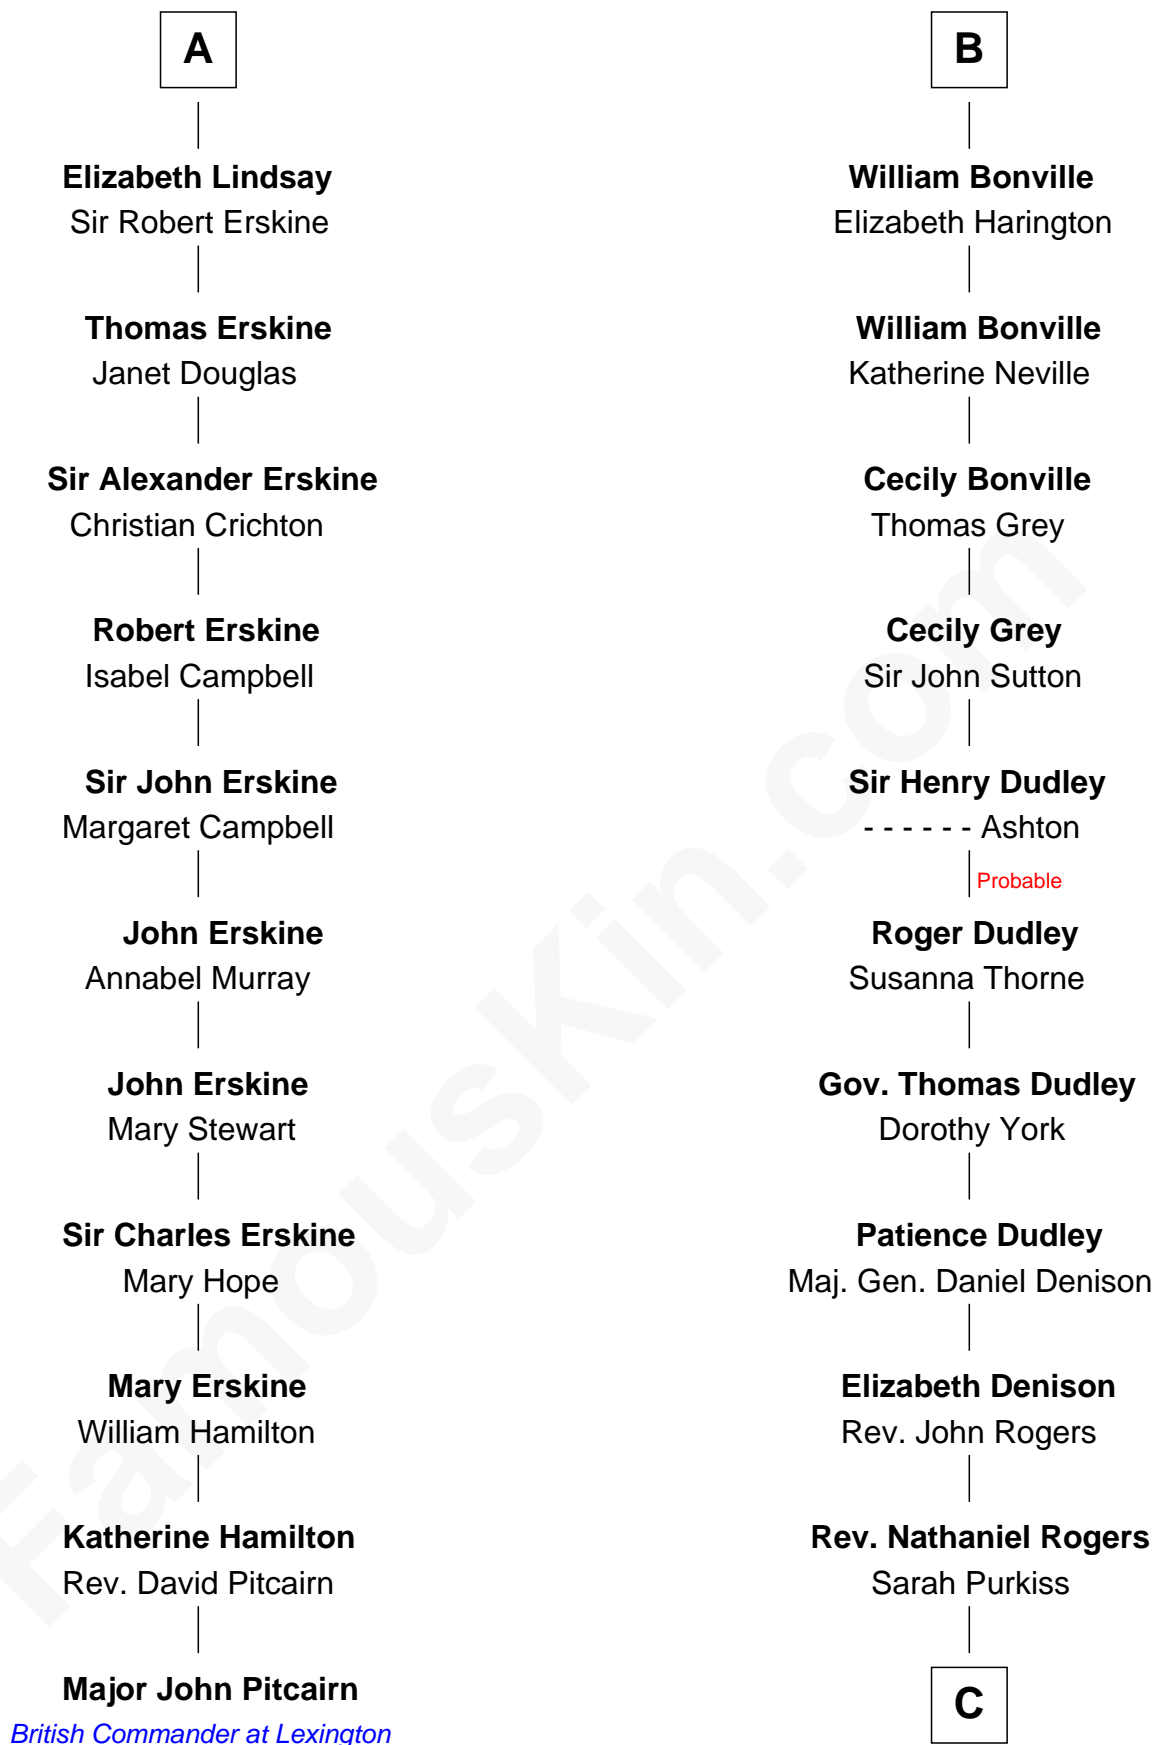

FamousKin.com

Relationship Chart of

Major John Pitcairn

British Commander at Battle of Lexington

17th cousin 2 times removed of

Nicholas Gilman

Signer of the U.S. Constitution

David of Huntingdon

Maud of Chester

C

—
Elizabeth Rogers

Rev. John Taylor

—
Ann Taylor

Nicholas Gilman

—
Nicholas Gilman

Signer of the U.S. Constitution