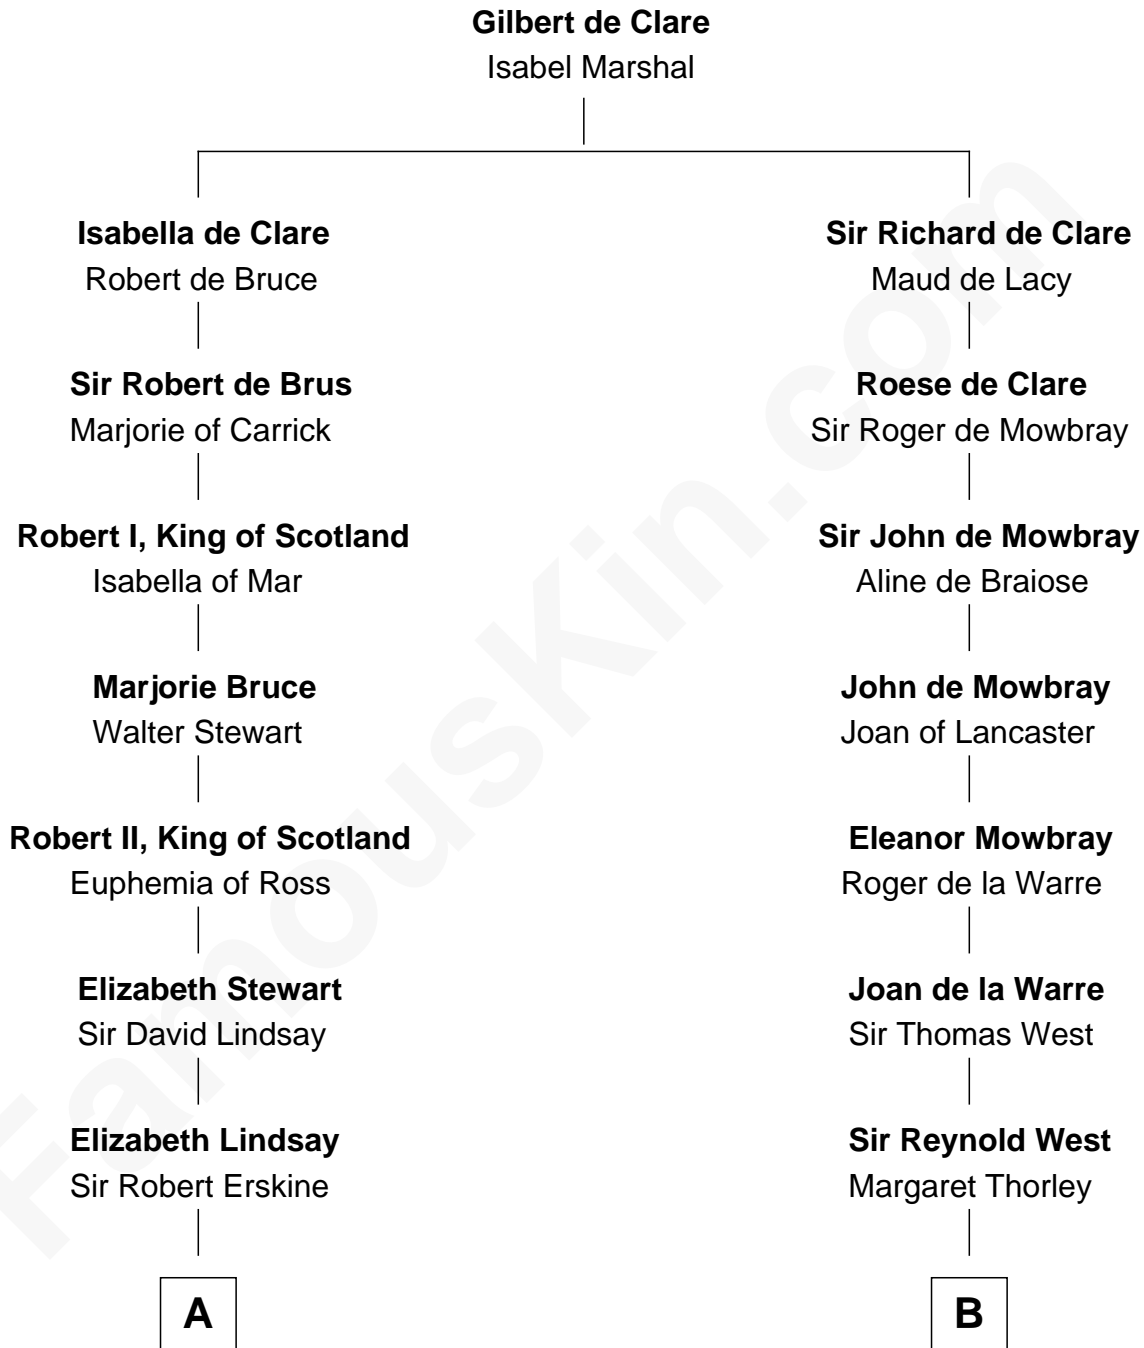

FamousKin.com

Relationship Chart of

Major John Pitcairn

British Commander at Battle of Lexington

16th cousin 2 times removed of

William C. C. Claiborne

1st Governor of Louisiana

C

|
William Claiborne

Mary Leigh
|

William C. C. Claiborne

1st Governor of Louisiana

FamousKin.com