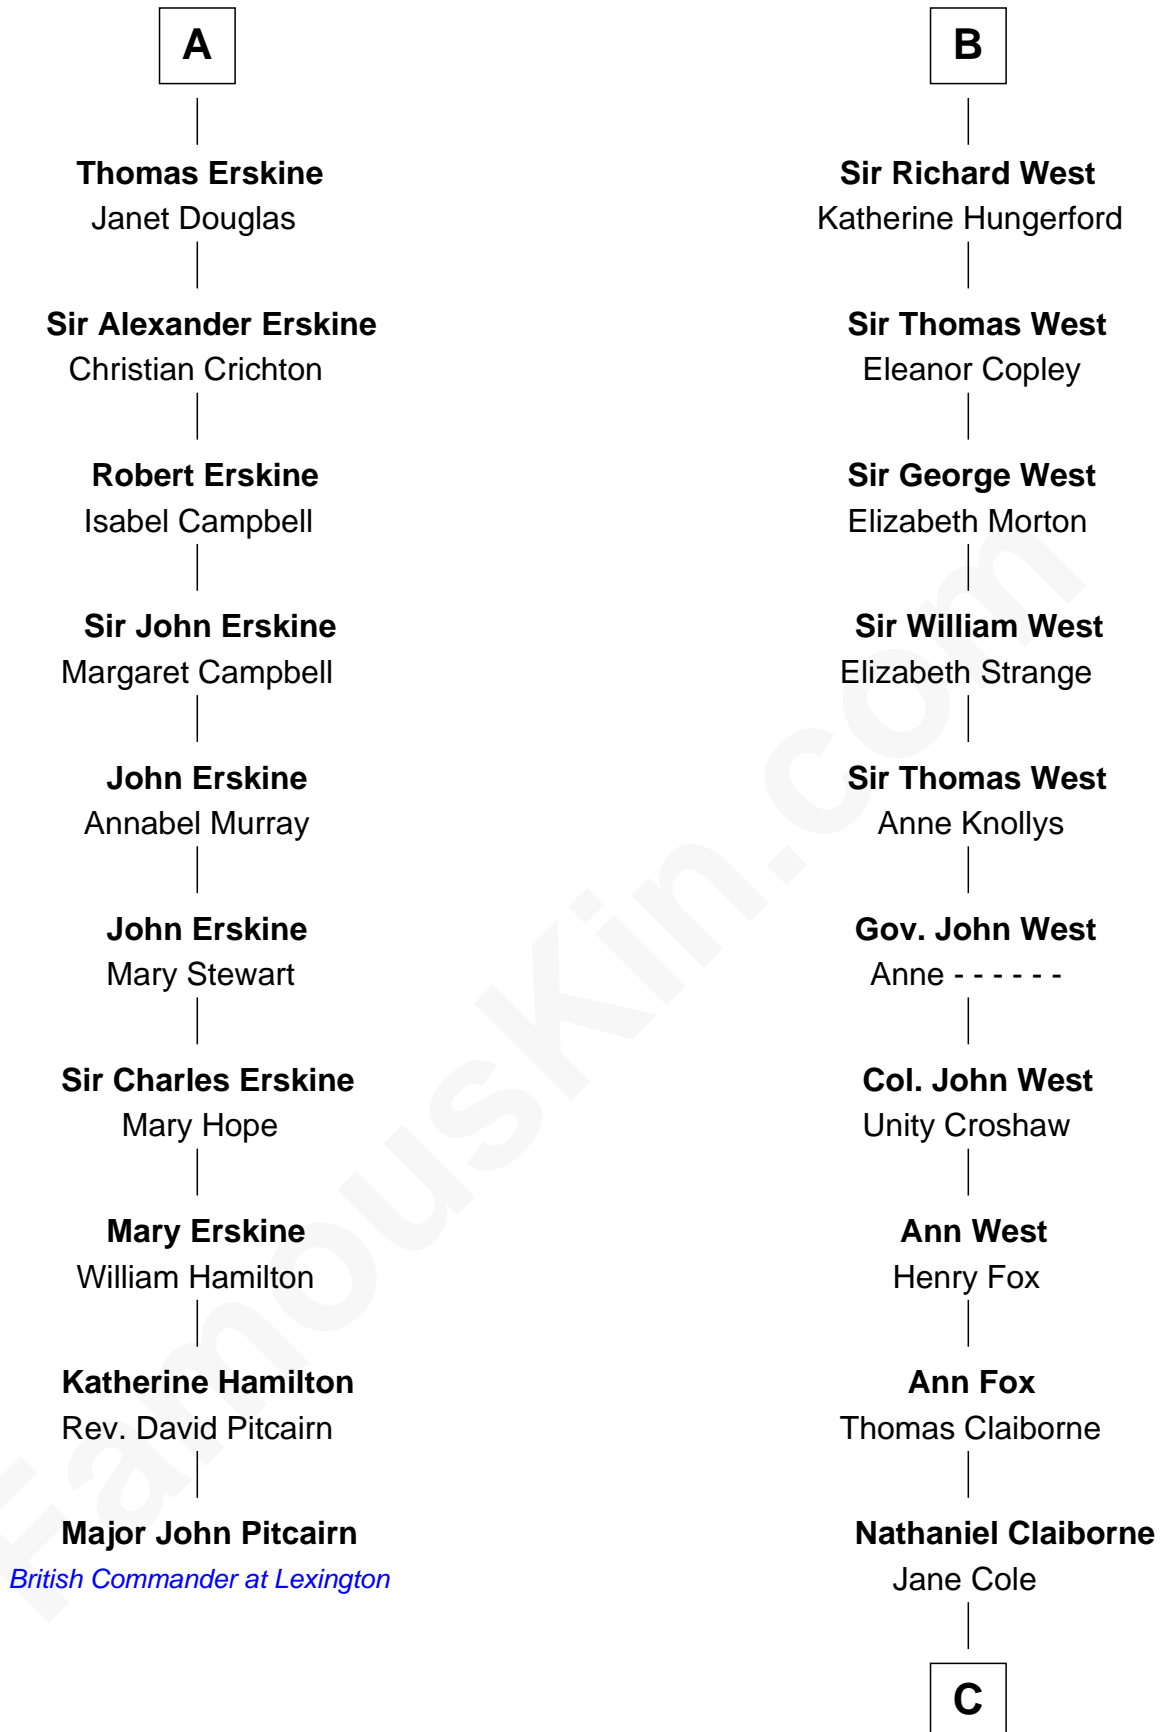

FamousKin.com

Relationship Chart of

Major John Pitcairn

British Commander at Battle of Lexington

16th cousin 2 times removed of

William C. C. Claiborne

1st Governor of Louisiana

C

|
William Claiborne

Mary Leigh
|

William C. C. Claiborne

1st Governor of Louisiana

FamousKin.com