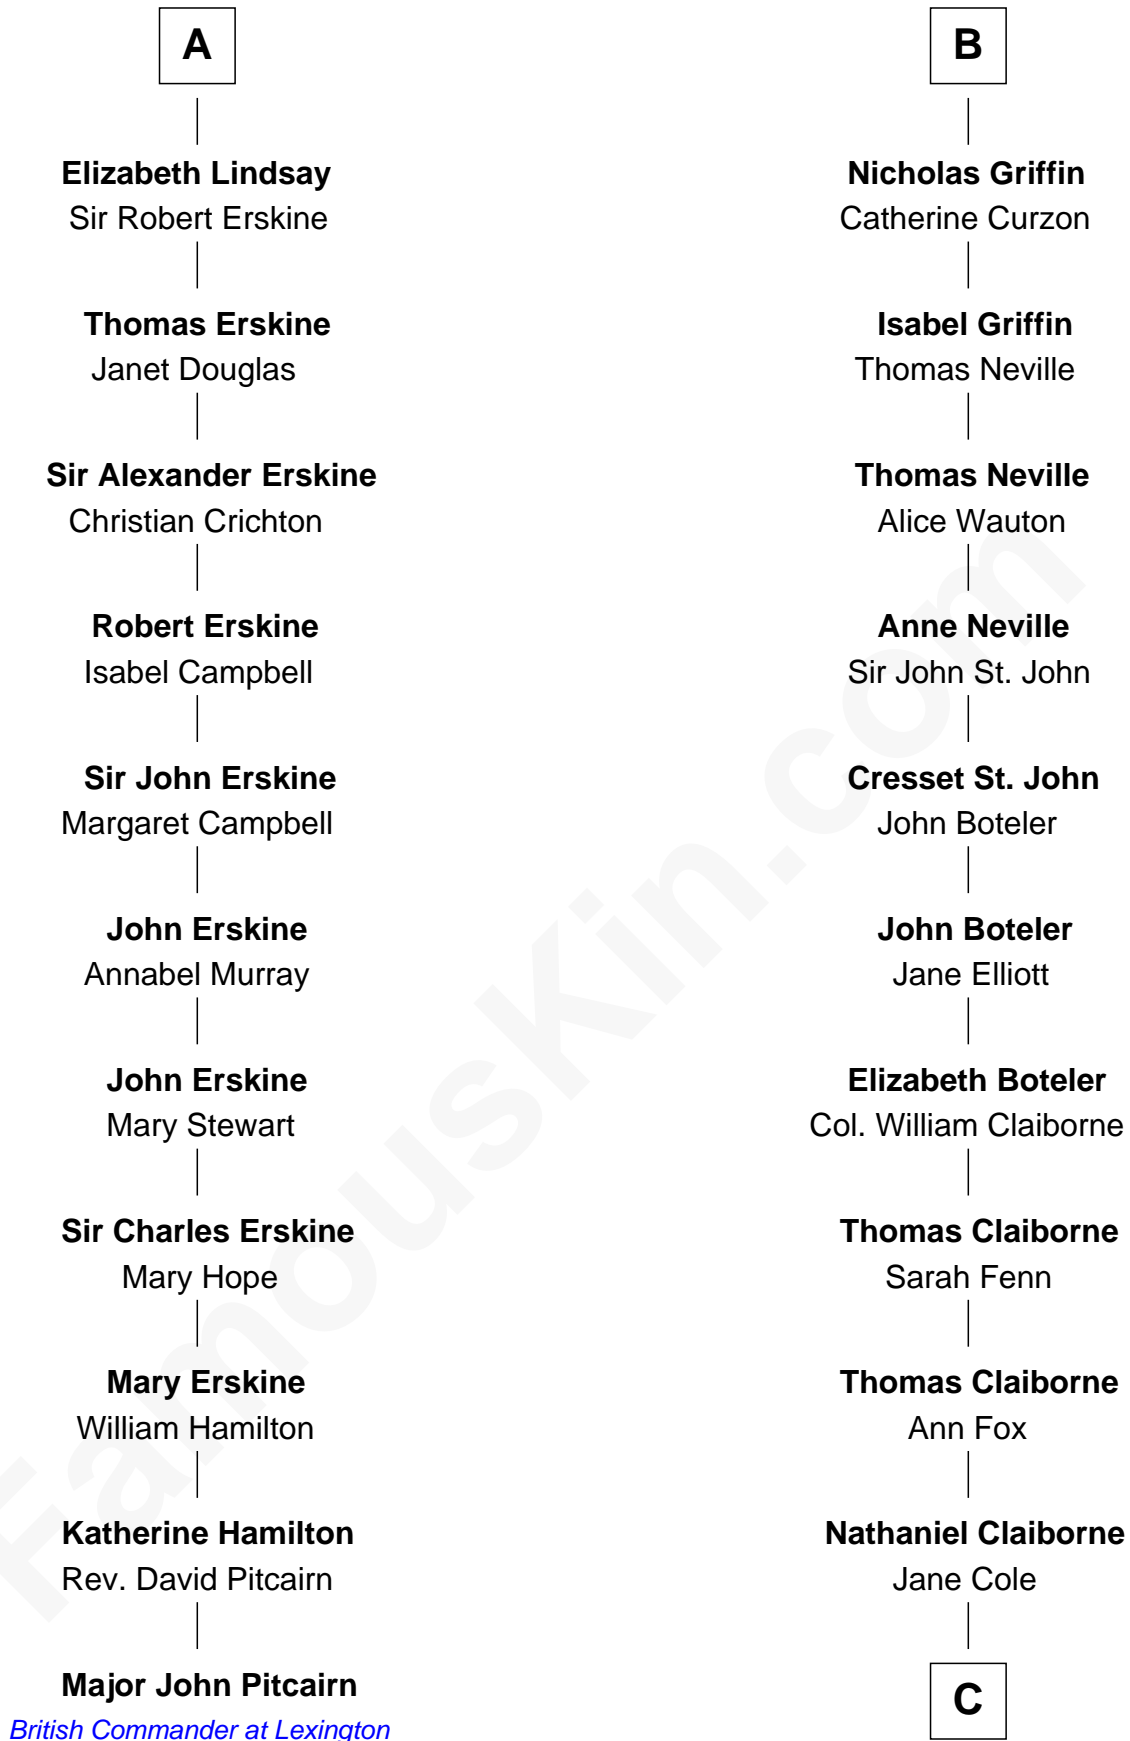

FamousKin.com

Relationship Chart of

Major John Pitcairn

British Commander at Battle of Lexington

17th cousin 1 time removed of

William C. C. Claiborne

1st Governor of Louisiana

David of Huntingdon

Maud of Chester

C

|
William Claiborne

Mary Leigh

|
William C. C. Claiborne

1st Governor of Louisiana

FamousKin.com